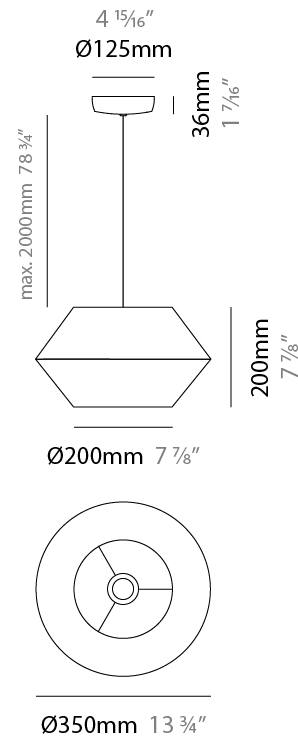

UKELELE SUSPENSION

D111083-

base number   Finish Options   -   Finish Options

1. To build a product code in our configurator select the specify button on the base model # product page
2. To build a manual product code on this datasheet choose from the options listed below in blue font and add the suffix to the base model #

GENERAL

Series: Ukelele
Brand: Ole
Division: Design
Mounting Type: Suspension
Mounting Location: Ceiling
Subcategory: Ambient

PHYSICAL

Shape: Abstract
Diameter (mm): 350
Diameter (in): 13 ³/₄
Height (mm): 200
Height (in): 7 ⁷/₈
Max. Overall Height (mm): 2200
Max. Overall Height (in): 86 ⁵/₈
Light Distribution: Direct
Weight (kg): 1.6
Weight (lbs): 3.5
Fixture Finish: BEI / BLK / BLU / COG / DGN / GRY / MRN / MOC / MUS / OLV / SIL / STN / TER / WHI
Holder Finish: MWH / MBK
Fixture Material: Fabric Cord / Metal
Cable Details: 2000mm Cable
Upon Request: Other fabric cord colors available upon request (see downloadable finish chart)

ELECTRICAL

Number of Lamps: 1
Lamp Type: LED Retrofit
Lamp Shape: A19
Bulb Included: Bulb Not Included
Max. Wattage Per Lamp (W): 15
Lamp Base: E26
Input Voltage (V): 120
Upon Request: 277Vac / GU24

LED

OPTICAL

RATINGS AND CERTIFICATIONS

Certified By: Certified for North American Standards
IP rating: IP20

PROJECT
TYPE
SPECIFIER
QUANTITY
DATE