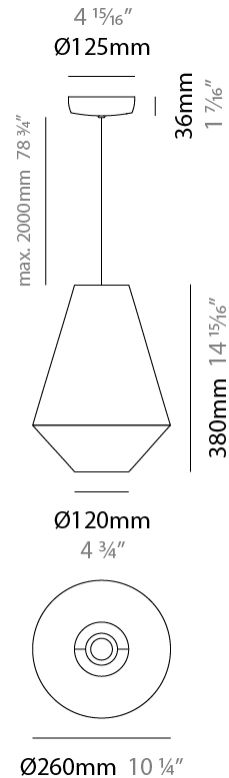

UKELELE SUSPENSION

D111082-

base number   Finish   Finish
Options   Options   Options

1. To build a product code in our configurator select the specify button on the base model # product page
2. To build a manual product code on this datasheet choose from the options listed below in blue font and add the suffix to the base model #

GENERAL

Series: Ukelele
Brand: Ole
Division: Design
Mounting Type: Suspension
Mounting Location: Ceiling
Subcategory: Ambient

PHYSICAL

Shape: Abstract
Diameter (mm): 260
Diameter (in): 10 ¼
Height (mm): 380
Height (in): 14 15/16
Max. Overall Height (mm): 2380
Max. Overall Height (in): 93 11/16
Light Distribution: Direct
Weight (kg): 1
Weight (lbs): 2.2
Fixture Finish: BEI / BLK / BLU / COG / DGN / GRY / MRN / MOC / MUS / OLV / SIL / STN / TER / WHI
Holder Finish: MWH / MBK
Fixture Material: Fabric Cord / Metal
Cable Details: 2000mm Cable
Upon Request: Other fabric cord colors available upon request (see downloadable finish chart)

ELECTRICAL

Number of Lamps: 1
Lamp Type: LED Retrofit
Lamp Shape: A19
Bulb Included: Bulb Not Included
Max. Wattage Per Lamp (W): 15
Lamp Base: E26
Input Voltage (V): 120
Upon Request: 277Vac / GU24

LED

OPTICAL

RATINGS AND CERTIFICATIONS

Certified By: Certified for North American Standards
IP rating: IP20

PROJECT
TYPE
SPECIFIER
QUANTITY
DATE