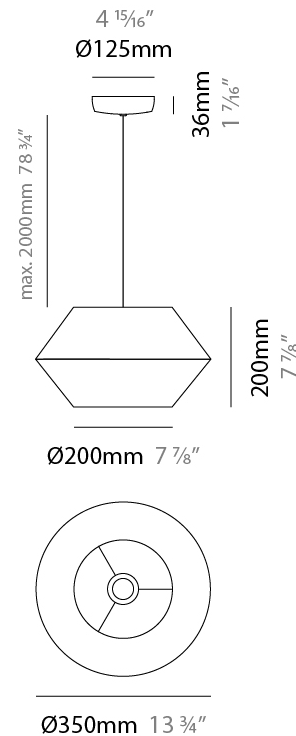

UKELELE SUSPENSION

D111083-

base number   Finish Options   -   Finish Options

1. To build a product code in our configurator select the specify button on the base model # product page
2. To build a manual product code on this datasheet choose from the options listed below in blue font and add the suffix to the base model #

GENERAL

Series: Ukelele
Brand: Ole
Division: Design
Mounting Type: Suspension
Mounting Location: Ceiling
Subcategory: Ambient

PHYSICAL

Shape: Abstract
Diameter (mm): 350
Diameter (in): 13 ¾
Height (mm): 200
Height (in): 7 ⅞
Max. Overall Height (mm): 2200
Max. Overall Height (in): 86 ⅝
Light Distribution: Direct
Weight (kg): 1.6
Weight (lbs): 3.5
Fixture Finish: BEI / BLK / BLU / COG / DGN / GRY / MRN / MOC / MUS / OLV / SIL / STN / TER / WHI
Holder Finish: MWH / MBK
Fixture Material: Fabric Cord / Metal
Cable Details: 2000mm Cable
Upon Request: Other fabric cord colors available upon request (see downloadable finish chart)

ELECTRICAL

Number of Lamps: 1
Lamp Type: LED Retrofit
Lamp Shape: A19
Bulb Included: Bulb Not Included
Max. Wattage Per Lamp (W): 15
Lamp Base: E26
Input Voltage (V): 120
Upon Request: 277Vac / GU24

LED

OPTICAL

RATINGS AND CERTIFICATIONS

Certified By: Certified for North American Standards
IP rating: IP20

PROJECT
TYPE
SPECIFIER
QUANTITY
DATE