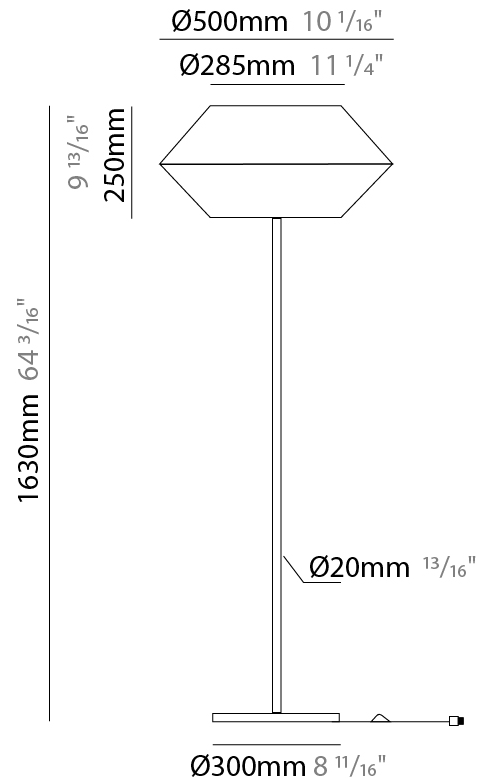

UKELELE PORTABLE

D114016-

base number   Finish
Options

1. To build a product code in our configurator select the specify button on the base model # product page
2. To build a manual product code on this datasheet choose from the options listed below in blue font and add the suffix to the base model #

GENERAL

Series: Ukelele
Partner: Ole
Division: Design
Installation: Portable
Product Type: Floor
Mounting Location: Floor

PHYSICAL

Shape: Cone
Diameter (mm): 500
Diameter (in): 19 ¹¹/₁₆
Height (mm): 1630
Height (in): 64 ³/₁₆
Weight (kg): 9
Weight (lbs): 19.8
Diffuser: Cord Shade - Beige/Black/Blue/Brown/Dark
Green/Green/Gray/Lithium/Maroon/Marsala/Red/Silver/Stone/White
Fixture Finish: BEI / BLK / BLU / COG / DGN / GRY / MRN / MOC / MUS /
OLV / SIL / STN / TER / WHI
Holder Finish: Granulated White
Fixture Material: Fabric Cord / Metal
Primary Material: Fabric - Recycled
Upon Request: Other fabric cord colors available upon request (see
downloadable finish chart)

ELECTRICAL

Number of Lamps: 1
Lamp Type: LED Retrofit
Lamp Shape: A19
Bulb Included: Bulb Not Included
Max. Wattage Per Lamp (W): 15
Lamp Base: E26
Input Voltage (V): 120
Upon Request: 277Vac / GU24

LED

OPTICAL

RATINGS AND CERTIFICATIONS

Certified By: Certified for North American Standards
IP rating: IP20

PROJECT	_____
TYPE	_____
SPECIFIER	_____
QUANTITY	_____
DATE	_____