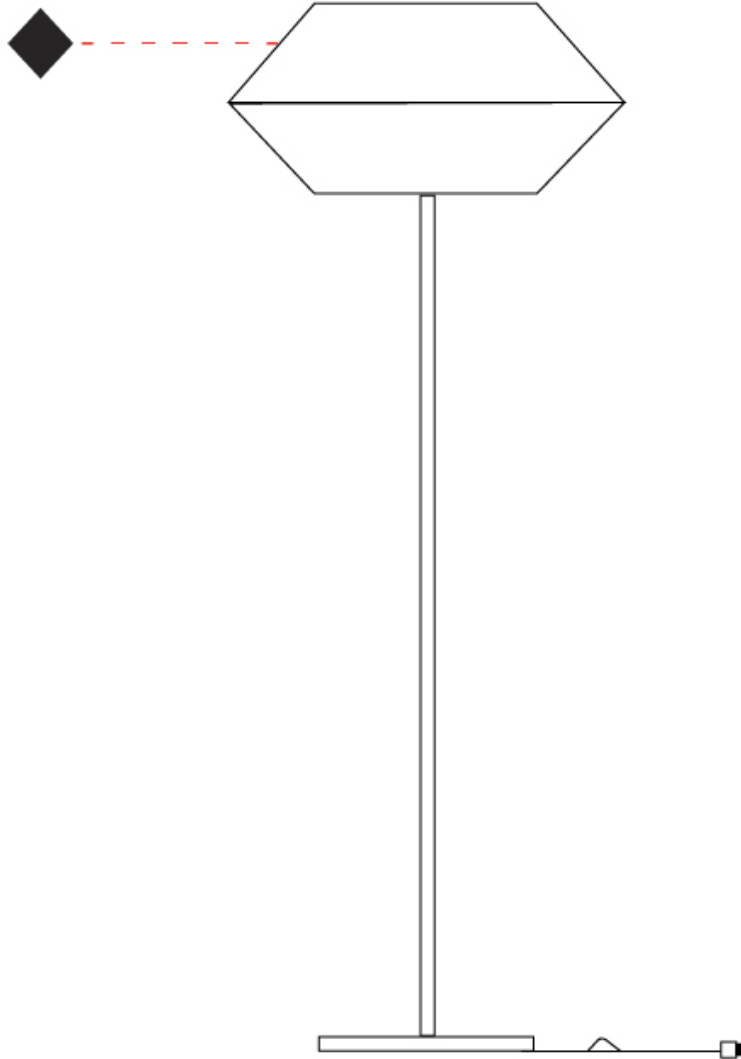

UKELELE PORTABLE

D114016-

PROJECT

TYPE

SPECIFIER

QUANTITY

DATE

D