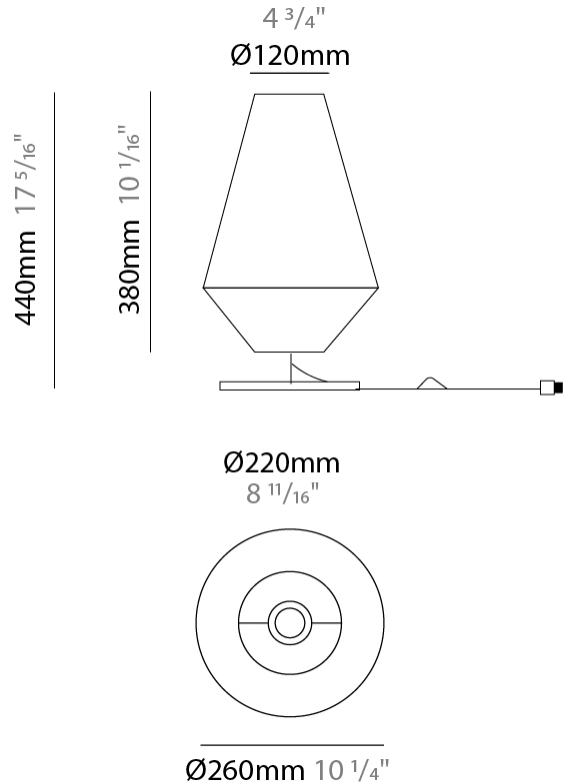

UKELELE PORTABLE

D114015-

base number Finish
Options

1. To build a product code in our configurator select the specify button on the base model # product page
2. To build a manual product code on this datasheet choose from the options listed below in blue font and add the suffix to the base model #

GENERAL

Series: Ukelele
Brand: Ole
Division: Design
Mounting Type: Portable
Mounting Location: Table
Subcategory: Ambient

PHYSICAL

Shape: Cone
Diameter (mm): 260
Diameter (in): 10 3/4
Height (mm): 440
Height (in): 17 5/16
Light Distribution: Direct
Weight (kg): 2
Weight (lbs): 4.4
Diffuser: Cord Shade - Beige/Black/Blue/Brown/Dark Green/Green/Gray/Lithium/Maroon/Marsala/Red/Silver/Stone/White
Fixture Finish: BEI / BLK / BLU / COG / DGN / GRY / MRN / MOC / MUS / OLV / SIL / STN / TER / WHI
Holder Finish: Granulated White
Fixture Material: Fabric Cord / Metal
Upon Request: Other fabric cord colors available upon request (see downloadable finish chart)

ELECTRICAL

Number of Lamps: 1
Lamp Type: LED Retrofit
Lamp Shape: A19
Bulb Included: Bulb Not Included
Max. Wattage Per Lamp (W): 15
Lamp Base: E26
Input Voltage (V): 120
Upon Request: 277Vac / GU24

LED

OPTICAL

RATINGS AND CERTIFICATIONS

Certified By: Certified for North American Standards
IP rating: IP20

PROJECT
TYPE
SPECIFIER
QUANTITY
DATE