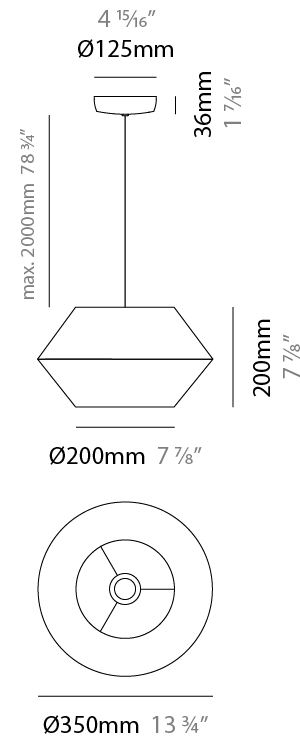

UKELELE SUSPENSION

D111083-

base number   Finish Options   -   Finish Options

1. To build a product code in our configurator select the specify button on the base model # product page
2. To build a manual product code on this datasheet choose from the options listed below in blue font and add the suffix to the base model #

GENERAL

Series: Ukelele
Brand: Ole
Division: Design
Mounting Type: Suspension
Mounting Location: Ceiling
Subcategory: Ambient

PHYSICAL

Shape: Abstract
Diameter (mm): 350
Diameter (in): 13 ¾
Height (mm): 200
Height (in): 7 ⅞
Max. Overall Height (mm): 2200
Max. Overall Height (in): 86 ⅝
Light Distribution: Direct
Weight (kg): 1.6
Weight (lbs): 3.5
Fixture Finish: BEI / BLK / BLU / COG / DGN / GRY / MRN / MOC / MUS / OLV / SIL / STN / TER / WHI
Holder Finish: MWH / MBK
Fixture Material: Fabric Cord / Metal
Cable Details: 2000mm Cable
Upon Request: Other fabric cord colors available upon request (see downloadable finish chart)

ELECTRICAL

Number of Lamps: 1
Lamp Type: LED Retrofit
Lamp Shape: A19
Bulb Included: Bulb Not Included
Max. Wattage Per Lamp (W): 15
Lamp Base: E26
Input Voltage (V): 120
Upon Request: 277Vac / GU24

LED

OPTICAL

RATINGS AND CERTIFICATIONS

Certified By: Certified for North American Standards
IP rating: IP20

PROJECT
TYPE
SPECIFIER
QUANTITY
DATE