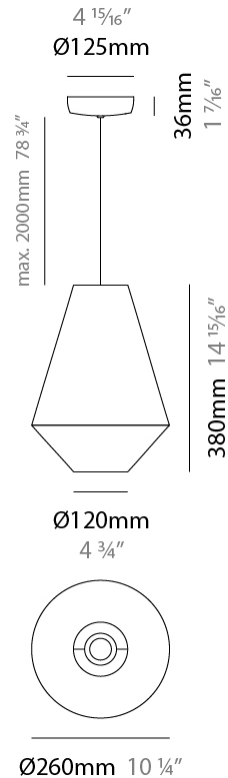

UKELELE SUSPENSION

D111082-

base number   Finish Options   -   Finish Options

1. To build a product code in our configurator select the specify button on the base model # product page
2. To build a manual product code on this datasheet choose from the options listed below in blue font and add the suffix to the base model #

GENERAL

Series: Ukelele
Brand: Ole
Division: Design
Mounting Type: Suspension
Mounting Location: Ceiling
Subcategory: Ambient

PHYSICAL

Shape: Abstract
Diameter (mm): 260
Diameter (in): 10 ¼
Height (mm): 380
Height (in): 14 15/16
Max. Overall Height (mm): 2380
Max. Overall Height (in): 93 11/16
Light Distribution: Direct
Weight (kg): 1
Weight (lbs): 2.2
Fixture Finish: BEI / BLK / BLU / COG / DGN / GRY / MRN / MOC / MUS / OLV / SIL / STN / TER / WHI
Holder Finish: MWH / MBK
Fixture Material: Fabric Cord / Metal
Cable Details: 2000mm Cable
Upon Request: Other fabric cord colors available upon request (see downloadable finish chart)

ELECTRICAL

Number of Lamps: 1
Lamp Type: LED Retrofit
Lamp Shape: A19
Bulb Included: Bulb Not Included
Max. Wattage Per Lamp (W): 15
Lamp Base: E26
Input Voltage (V): 120
Upon Request: 277Vac / GU24

LED

OPTICAL

RATINGS AND CERTIFICATIONS

Certified By: Certified for North American Standards
IP rating: IP20

PROJECT
TYPE
SPECIFIER
QUANTITY
DATE