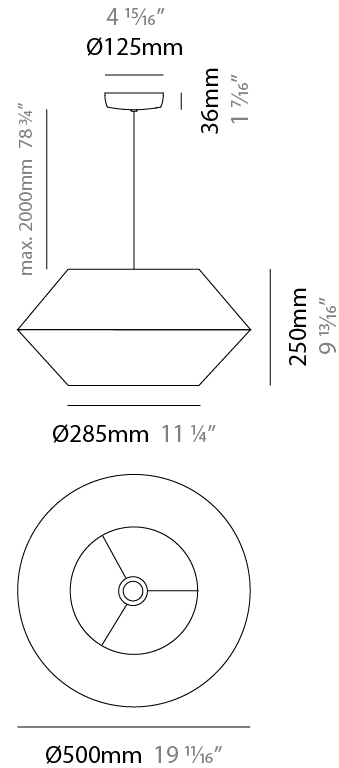

UKELELE SUSPENSION

D111084- _____

base number   Finish Options   Finish Options

1. To build a product code in our configurator select the specify button on the base model # product page
2. To build a manual product code on this datasheet choose from the options listed below in blue font and add the suffix to the base model #

GENERAL

Series: Ukelele
Brand: Ole
Division: Design
Mounting Type: Suspension
Mounting Location: Ceiling
Subcategory: Ambient

PHYSICAL

Shape: Abstract
Diameter (mm): 500
Diameter (in): 19 ¹¹/₁₆"
Height (mm): 250
Height (in): 9 ¹³/₁₆"
Max. Overall Height (mm): 2250
Max. Overall Height (in): 88 ⁹/₁₆"
Light Distribution: Direct
Weight (kg): 2.5
Weight (lbs): 5.5
Fixture Finish: BEI / BLK / BLU / COG / DGN / GRY / MRN / MOC / MUS / OLV / SIL / STN / TER / WHI
Holder Finish: MWH / MBK
Fixture Material: Fabric Cord / Metal
Cable Details: 2000mm Cable
Upon Request: Other fabric cord colors available upon request (see downloadable finish chart)

ELECTRICAL

Number of Lamps: 1
Lamp Type: LED Retrofit
Lamp Shape: A19
Bulb Included: Bulb Not Included
Max. Wattage Per Lamp (W): 15
Lamp Base: E26
Input Voltage (V): 120
Upon Request: 277Vac / GU24

LED

OPTICAL

RATINGS AND CERTIFICATIONS

Certified By: Certified for North American Standards
IP rating: IP20

PROJECT
TYPE
SPECIFIER
QUANTITY
DATE