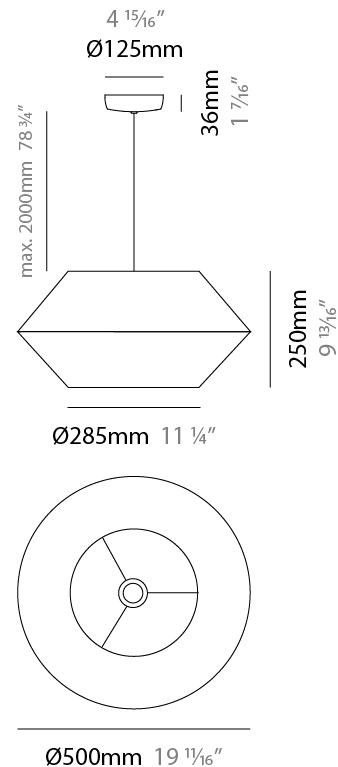

UKELELE SUSPENSION

D111084-

base number   Finish Options   Finish Options

1. To build a product code in our configurator select the specify button on the base model # product page
2. To build a manual product code on this datasheet choose from the options listed below in blue font and add the suffix to the base model #

GENERAL

Series: Ukelele
Brand: Ole
Division: Design
Mounting Type: Suspension
Mounting Location: Ceiling
Subcategory: Ambient

PHYSICAL

Shape: Abstract
Diameter (mm): 500
Diameter (in): 19 11/16
Height (mm): 250
Height (in): 9 13/16
Max. Overall Height (mm): 2250
Max. Overall Height (in): 88 9/16
Light Distribution: Direct
Weight (kg): 2.5
Weight (lbs): 5.5
Fixture Finish: BEI / BLK / BLU / COG / DGN / GRY / MRN / MOC / MUS / OLV / SIL / STN / TER / WHI
Holder Finish: MWH / MBK
Fixture Material: Fabric Cord / Metal
Cable Details: 2000mm Cable
Upon Request: Other fabric cord colors available upon request (see downloadable finish chart)

ELECTRICAL

Number of Lamps: 1
Lamp Type: LED Retrofit
Lamp Shape: A19
Bulb Included: Bulb Not Included
Max. Wattage Per Lamp (W): 15
Lamp Base: E26
Input Voltage (V): 120
Upon Request: 277Vac / GU24

LED

OPTICAL

RATINGS AND CERTIFICATIONS

Certified By: Certified for North American Standards
IP rating: IP20

PROJECT
TYPE
SPECIFIER
QUANTITY
DATE