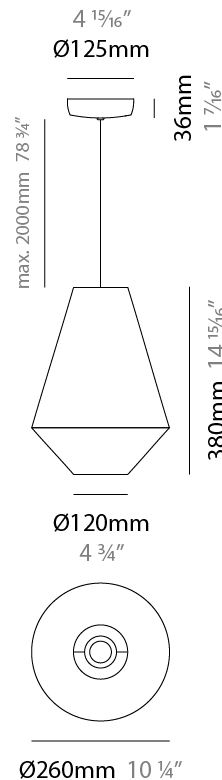

UKELELE SUSPENSION

D111082-

base number   Finish
Options

1. To build a product code in our configurator select the specify button on the base model # product page
2. To build a manual product code on this datasheet choose from the options listed below in blue font and add the suffix to the base model #

GENERAL

Series: Ukelele
Partner: Ole
Division: Design
Installation: Suspension
Product Type: Pendant
Mounting Location: Ceiling

PHYSICAL

Shape: Abstract
Diameter (mm): 260
Diameter (in): 10 1/4
Height (mm): 380
Height (in): 14 15/16
Max. Overall Height (mm): 2380
Max. Overall Height (in): 93 11/16
Weight (kg): 1
Weight (lbs): 2.2
Fixture Finish: BEI / BLK / BLU / COG / DGN / GRY / MRN / MOC / MUS /
OLV / SIL / STN / TER / WHI
Holder Finish: MBK
Fixture Material: Fabric Cord / Metal
Primary Material: Fabric - Recycled
Cable Details: 2000mm Cable
Upon Request: Other fabric cord colors available upon request (see
downloadable finish chart) Matte White Holder

ELECTRICAL

Number of Lamps: 1
Lamp Type: LED Retrofit
Lamp Shape: A19
Bulb Included: Bulb Not Included
Max. Wattage Per Lamp (W): 15
Lamp Base: E26
Input Voltage (V): 120
Upon Request: 277Vac / GU24

LED

OPTICAL

RATINGS AND CERTIFICATIONS

Certified By: Certified for North American Standards
IP rating: IP20

PROJECT	_____
TYPE	_____
SPECIFIER	_____
QUANTITY	_____
DATE	_____