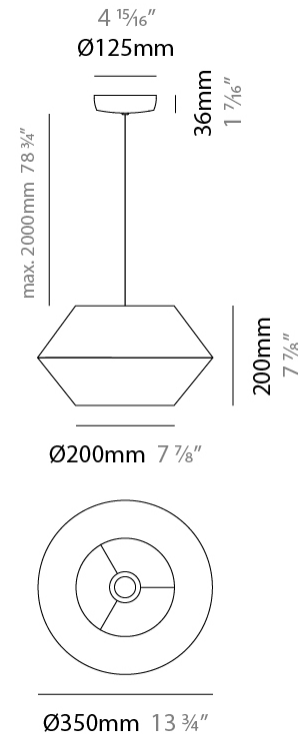

UKELELE SUSPENSION

D111083-

base number Finish
Options

1. To build a product code in our configurator select the specify button on the base model # product page
2. To build a manual product code on this datasheet choose from the options listed below in blue font and add the suffix to the base model #

GENERAL

Series: Ukelele
Partner: Ole
Division: Design
Installation: Suspension
Product Type: Pendant
Mounting Location: Ceiling

PHYSICAL

Shape: Abstract
Diameter (mm): 350
Diameter (in): 13 ³/₄
Height (mm): 200
Height (in): 7 ⁷/₈
Max. Overall Height (mm): 2200
Max. Overall Height (in): 86 ⁵/₈
Weight (kg): 1.6
Weight (lbs): 3.5
Fixture Finish: BEI / BLK / BLU / COG / DGN / GRY / MRN / MOC / MUS / OLV / SIL / STN / TER / WHI
Holder Finish: MBK
Fixture Material: Fabric Cord / Metal
Primary Material: Fabric - Recycled
Cable Details: 2000mm Cable
Upon Request: Other fabric cord colors available upon request (see downloadable finish chart) Matte White Holder

ELECTRICAL

Number of Lamps: 1
Lamp Type: LED Retrofit
Lamp Shape: A19
Bulb Included: Bulb Not Included
Max. Wattage Per Lamp (W): 15
Lamp Base: E26
Input Voltage (V): 120
Upon Request: 277Vac / GU24

LED

OPTICAL

RATINGS AND CERTIFICATIONS

Certified By: Certified for North American Standards
IP rating: IP20

PROJECT
TYPE
SPECIFIER
QUANTITY
DATE