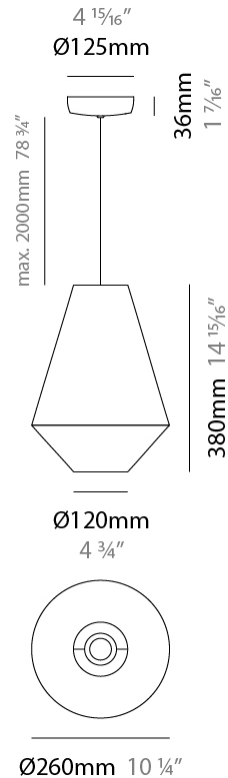

UKELELE SUSPENSION

D111082-

base number   Finish Options   -   Finish Options

1. To build a product code in our configurator select the specify button on the base model # product page
2. To build a manual product code on this datasheet choose from the options listed below in blue font and add the suffix to the base model #

GENERAL

Series: Ukelele
Brand: Ole
Division: Design
Mounting Type: Suspension
Mounting Location: Ceiling
Subcategory: Ambient

PHYSICAL

Shape: Abstract
Diameter (mm): 260
Diameter (in): 10 1/4
Height (mm): 380
Height (in): 14 15/16
Max. Overall Height (mm): 2380
Max. Overall Height (in): 93 11/16
Light Distribution: Direct
Weight (kg): 1
Weight (lbs): 2.2
Fixture Finish: BEI / BLK / BLU / COG / DGN / GRY / MRN / MOC / MUS / OLV / SIL / STN / TER / WHI
Holder Finish: MWH / MBK
Fixture Material: Fabric Cord / Metal
Cable Details: 2000mm Cable
Upon Request: Other fabric cord colors available upon request (see downloadable finish chart)

ELECTRICAL

Number of Lamps: 1
Lamp Type: LED Retrofit
Lamp Shape: A19
Bulb Included: Bulb Not Included
Max. Wattage Per Lamp (W): 15
Lamp Base: E26
Input Voltage (V): 120
Upon Request: 277Vac / GU24

LED

OPTICAL

RATINGS AND CERTIFICATIONS

Certified By: Certified for North American Standards
IP rating: IP20

PROJECT
TYPE
SPECIFIER
QUANTITY
DATE