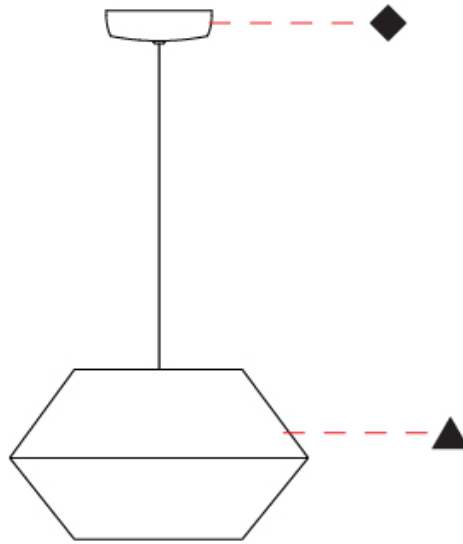

D111083-

PROJECT
TYPE
SPECIFIER
QUANTITY
DATE

D