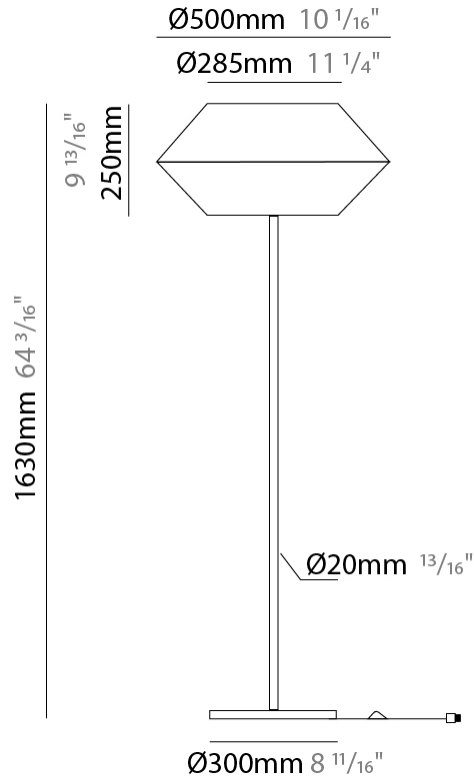

UKELELE PORTABLE

D114016-

base number   Finish
Options

1. To build a product code in our configurator select the specify button on the base model # product page
2. To build a manual product code on this datasheet choose from the options listed below in blue font and add the suffix to the base model #

GENERAL

Series: Ukelele
Brand: Ole
Division: Design
Mounting Type: Portable
Mounting Location: Floor
Subcategory: Ambient

PHYSICAL

Shape: Cone
Diameter (mm): 500
Diameter (in): 19 ¹¹/₁₆
Height (mm): 1630
Height (in): 64 ³/₁₆
Light Distribution: Direct
Weight (kg): 9
Weight (lbs): 19.8
Diffuser: Cord Shade - Beige/Black/Blue/Brown/Dark
Green/Green/Gray/Lithium/Maroon/Marsala/Red/Silver/Stone/White
Fixture Finish: BEI / BLK / BLU / COG / DGN / GRY / MRN / MOC / MUS /
OLV / SIL / STN / TER / WHI
Holder Finish: Granulated White
Fixture Material: Fabric Cord / Metal
Upon Request: Other fabric cord colors available upon request (see
downloadable finish chart)

ELECTRICAL

Number of Lamps: 1
Lamp Type: LED Retrofit
Lamp Shape: A19
Bulb Included: Bulb Not Included
Max. Wattage Per Lamp (W): 15
Lamp Base: E26
Input Voltage (V): 120
Upon Request: 277Vac / GU24

LED

OPTICAL

RATINGS AND CERTIFICATIONS

Certified By: Certified for North American Standards
IP rating: IP20

PROJECT	_____
TYPE	_____
SPECIFIER	_____
QUANTITY	_____
DATE	_____