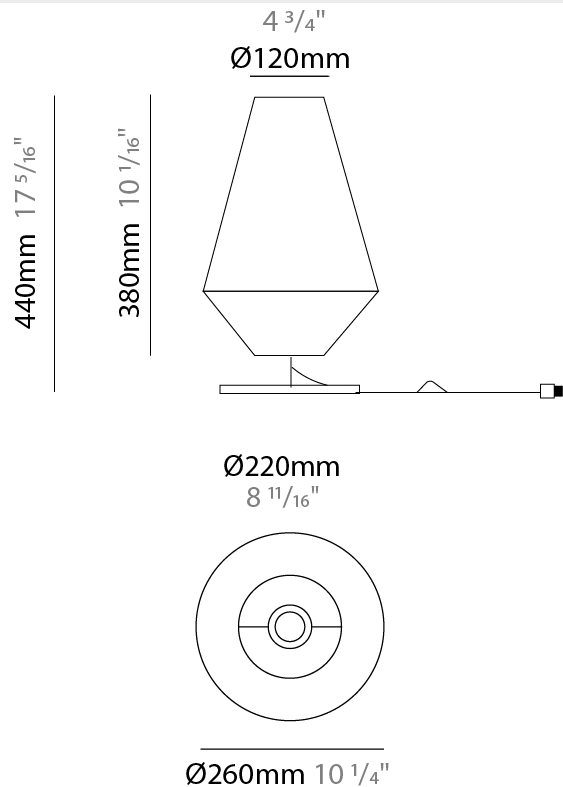

UKELELE PORTABLE

D114015-

base number Finish
Options

1. To build a product code in our configurator select the specify button on the base model # product page
2. To build a manual product code on this datasheet choose from the options listed below in blue font and add the suffix to the base model #

GENERAL

Series: Ukelele
Partner: Ole
Division: Design
Installation: Portable
Product Type: Table
Mounting Location: Table

PHYSICAL

Shape: Cone
Diameter (mm): 260
Diameter (in): 10 1/4
Height (mm): 440
Height (in): 17 5/16
Weight (kg): 2
Weight (lbs): 4.4
Diffuser: Cord Shade - Beige/Black/Blue/Brown/Dark
Green/Green/Gray/Lithium/Maroon/Marsala/Red/Silver/Stone/White
Fixture Finish: BEI / BLK / BLU / COG / DGN / GRY / MRN / MOC / MUS /
OLV / SIL / STN / TER / WHI
Holder Finish: Granulated White
Fixture Material: Fabric Cord / Metal
Primary Material: Fabric - Recycled
Upon Request: Other fabric cord colors available upon request (see
downloadable finish chart)

ELECTRICAL

Number of Lamps: 1
Lamp Type: LED Retrofit
Lamp Shape: A19
Bulb Included: Bulb Not Included
Max. Wattage Per Lamp (W): 15
Lamp Base: E26
Input Voltage (V): 120
Upon Request: 277Vac / GU24

LED

OPTICAL

RATINGS AND CERTIFICATIONS

Certified By: Certified for North American Standards
IP rating: IP20

PROJECT
TYPE
SPECIFIER
QUANTITY
DATE