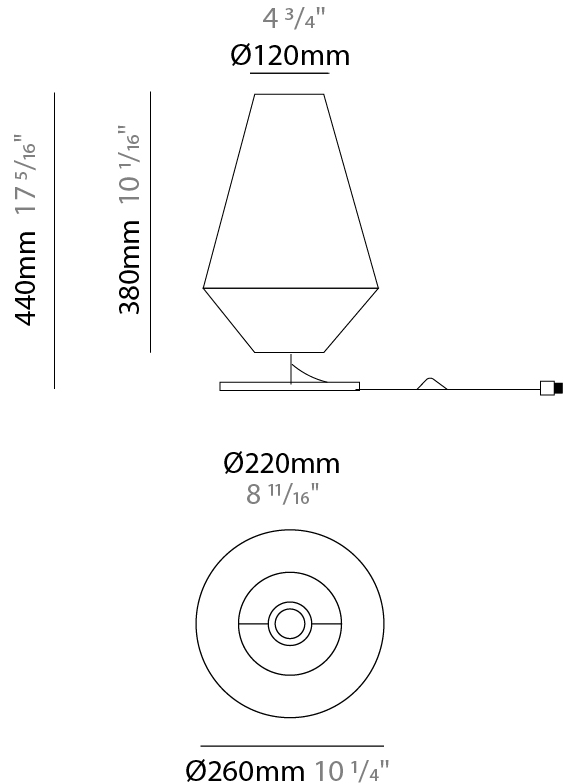

UKELELE PORTABLE

D114015-

base number   Finish
Options

1. To build a product code in our configurator select the specify button on the base model # product page
2. To build a manual product code on this datasheet choose from the options listed below in blue font and add the suffix to the base model #

GENERAL

Series: Ukelele
Brand: Ole
Division: Design
Mounting Type: Portable
Mounting Location: Table
Subcategory: Ambient

PHYSICAL

Shape: Cone
Diameter (mm): 260
Diameter (in): 10 1/4
Height (mm): 440
Height (in): 17 5/16
Light Distribution: Direct
Weight (kg): 2
Weight (lbs): 4.4
Diffuser: Cord Shade - Beige/Black/Blue/Brown/Dark Green/Green/Gray/Lithium/Maroon/Marsala/Red/Silver/Stone/White
Fixture Finish: BEI / BLK / BLU / COG / DGN / GRY / MRN / MOC / MUS / OLV / SIL / STN / TER / WHI
Holder Finish: Granulated White
Fixture Material: Fabric Cord / Metal
Upon Request: Other fabric cord colors available upon request (see downloadable finish chart)

ELECTRICAL

Number of Lamps: 1
Lamp Type: LED Retrofit
Lamp Shape: A19
Bulb Included: Bulb Not Included
Max. Wattage Per Lamp (W): 15
Lamp Base: E26
Input Voltage (V): 120
Upon Request: 277Vac / GU24

LED

OPTICAL

RATINGS AND CERTIFICATIONS

Certified By: Certified for North American Standards
IP rating: IP20