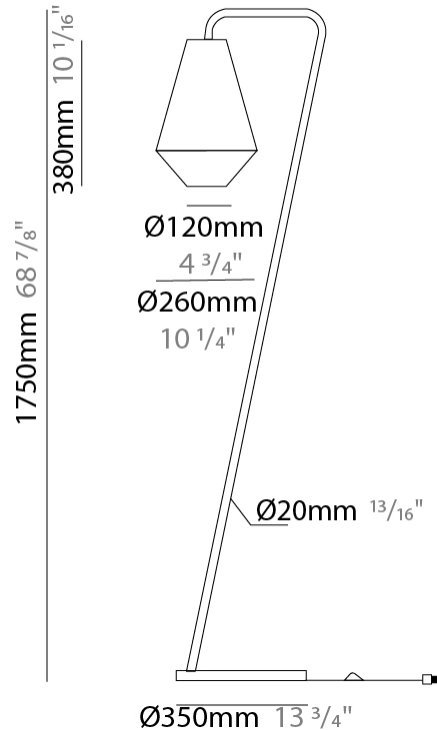

UKELELE PORTABLE

D114017-

base number   Finish
Options

1. To build a product code in our configurator select the specify button on the base model # product page
2. To build a manual product code on this datasheet choose from the options listed below in blue font and add the suffix to the base model #

GENERAL

Series: Ukelele
Brand: Ole
Division: Design
Mounting Type: Portable
Mounting Location: Floor
Subcategory: Ambient

PHYSICAL

Shape: Cone
Diameter (mm): 260
Diameter (in): 10 3/4
Height (mm): 1750
Height (in): 68 7/8
Light Distribution: Direct
Weight (kg): 9
Weight (lbs): 19.8
Diffuser: Cord Shade - Beige/Black/Blue/Brown/Dark Green/Green/Gray/Lithium/Maroon/Marsala/Red/Silver/Stone/White
Fixture Finish: BEI / BLK / BLU / COG / DGN / GRY / MRN / MOC / MUS / OLV / SIL / STN / TER / WHI
Holder Finish: Granulated White
Fixture Material: Fabric Cord / Metal
Upon Request: Other fabric cord colors available upon request (see downloadable finish chart)

ELECTRICAL

Number of Lamps: 1
Lamp Type: LED Retrofit
Lamp Shape: A19
Bulb Included: Bulb Not Included
Max. Wattage Per Lamp (W): 15
Lamp Base: E26
Input Voltage (V): 120
Upon Request: 277Vac / GU24

LED

OPTICAL

RATINGS AND CERTIFICATIONS

Certified By: Certified for North American Standards
IP rating: IP20

PROJECT	_____
TYPE	_____
SPECIFIER	_____
QUANTITY	_____
DATE	_____