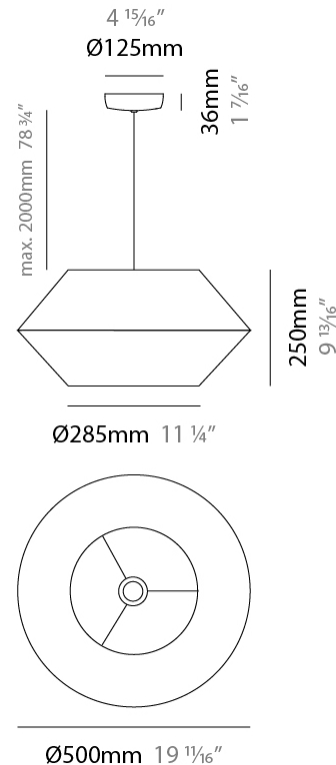

UKELELE SUSPENSION

D111084-

base number Finish
Options

1. To build a product code in our configurator select the specify button on the base model # product page
2. To build a manual product code on this datasheet choose from the options listed below in blue font and add the suffix to the base model #

GENERAL

Series: Ukelele
Partner: Ole
Division: Design
Installation: Suspension
Product Type: Pendant
Mounting Location: Ceiling

PHYSICAL

Shape: Abstract
Diameter (mm): 500
Diameter (in): 19 ¹¹/₁₆"
Height (mm): 250
Height (in): 9 ¹³/₁₆"
Max. Overall Height (mm): 2250
Max. Overall Height (in): 88 ⁹/₁₆"
Weight (kg): 2.5
Weight (lbs): 5.5
Fixture Finish: BEI / BLK / BLU / COG / DGN / GRY / MRN / MOC / MUS / OLV / SIL / STN / TER / WHI
Holder Finish: MBK
Fixture Material: Fabric Cord / Metal
Primary Material: Fabric - Recycled
Cable Details: 2000mm Cable
Upon Request: Other fabric cord colors available upon request (see downloadable finish chart) Matte White Holder

ELECTRICAL

Number of Lamps: 1
Lamp Type: LED Retrofit
Lamp Shape: A19
Bulb Included: Bulb Not Included
Max. Wattage Per Lamp (W): 15
Lamp Base: E26
Input Voltage (V): 120
Upon Request: 277Vac / GU24

LED

OPTICAL

RATINGS AND CERTIFICATIONS

Certified By: Certified for North American Standards
IP rating: IP20

PROJECT
TYPE
SPECIFIER
QUANTITY
DATE