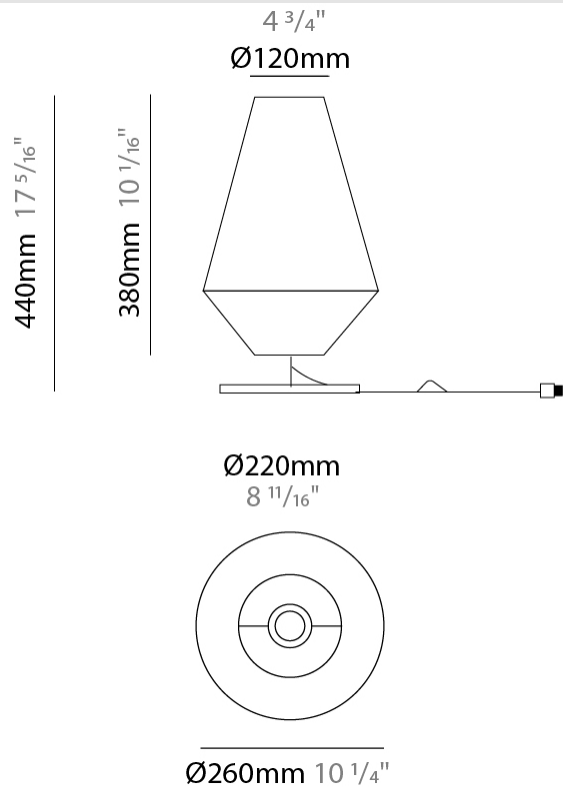

UKELELE PORTABLE

D114015-

base number Finish
Options

1. To build a product code in our configurator select the specify button on the base model # product page
2. To build a manual product code on this datasheet choose from the options listed below in blue font and add the suffix to the base model #

GENERAL

Series: Ukelele
Brand: Ole
Division: Design
Mounting Type: Portable
Mounting Location: Table
Subcategory: Ambient

PHYSICAL

Shape: Cone
Diameter (mm): 260
Diameter (in): 10 3/4
Height (mm): 440
Height (in): 17 5/16
Light Distribution: Direct
Weight (kg): 2
Weight (lbs): 4.4
Diffuser: Cord Shade - Beige/Black/Blue/Brown/Dark Green/Green/Gray/Lithium/Maroon/Marsala/Red/Silver/Stone/White
Fixture Finish: BEI / BLK / BLU / COG / DGN / GRY / MRN / MOC / MUS / OLV / SIL / STN / TER / WHI
Holder Finish: Granulated White
Fixture Material: Fabric Cord / Metal
Upon Request: Other fabric cord colors available upon request (see downloadable finish chart)

ELECTRICAL

Number of Lamps: 1
Lamp Type: LED Retrofit
Lamp Shape: A19
Bulb Included: Bulb Not Included
Max. Wattage Per Lamp (W): 15
Lamp Base: E26
Input Voltage (V): 120
Upon Request: 277Vac / GU24

LED

OPTICAL

RATINGS AND CERTIFICATIONS

Certified By: Certified for North American Standards
IP rating: IP20

PROJECT
TYPE
SPECIFIER
QUANTITY
DATE