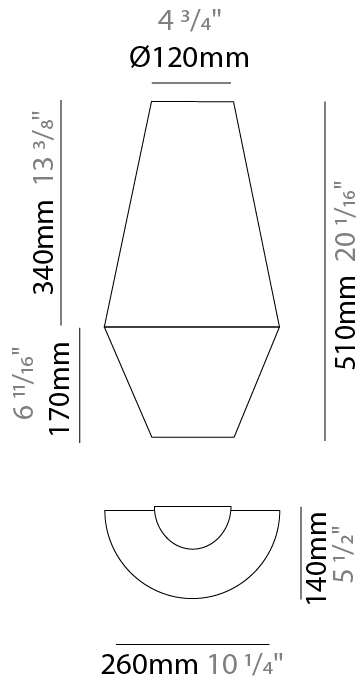

PROJECT	
TYPE	
SPECIFIER	
QUANTITY	
DATE	

UKELELE SURFACE

D113032-

base number   Finish
Options

1. To build a product code in our configurator select the specify button on the base model # product page
2. To build a manual product code on this datasheet choose from the options listed below in blue font and add the suffix to the base model #

GENERAL

Series: Ukelele
Brand: Ole
Division: Design
Mounting Type: Surface
Mounting Location: Wall
Subcategory: Ambient

PHYSICAL

Shape: Abstract
Length (mm): 260
Length (in): 10 3/4
Height (mm): 510
Depth (mm): 140
Height (in): 20 1/16
Depth (in): 5 1/2
Extension (mm): 140
Extension (in): 5 1/2
Light Distribution: Direct
Weight (kg): 2
Weight (lbs): 4.4
Fixture Finish: BEI / BLK / BLU / COG / DGN / GRY / MRN / MOC / MUS /
OLV / SIL / STN / TER / WHI
Holder Finish: White
Fixture Material: Fabric Cord / Metal
Upon Request: Other fabric cord colors available upon request (see
downloadable finish chart)

ELECTRICAL

Number of Lamps: 2
Lamp Type: LED Retrofit
Lamp Shape: A19
Bulb Included: Bulb Not Included
Total Output Wattage (W): 24
Max. Wattage Per Lamp (W): 15
Lamp Base: E26
Input Voltage (V): 120
Upon Request: 277Vac / GU24

LED

OPTICAL

RATINGS AND CERTIFICATIONS

Certified By: Certified for North American Standards
IP rating: IP20