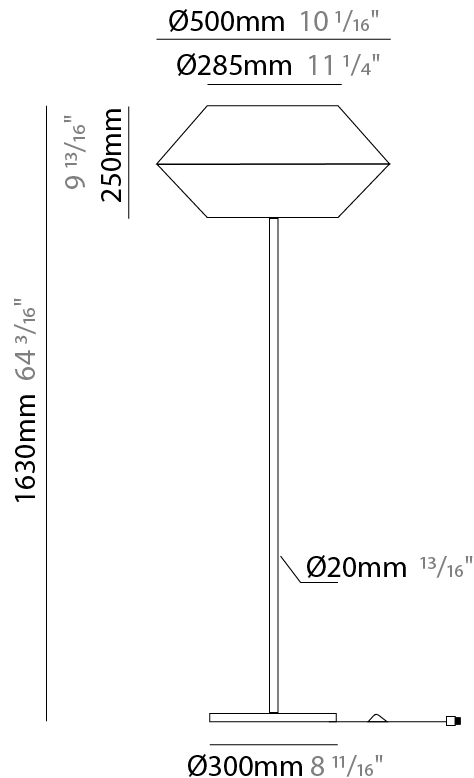

PROJECT	_____
TYPE	_____
SPECIFIER	_____
QUANTITY	_____
DATE	_____

UKELELE PORTABLE

D114016-

base number   Finish
Options

1. To build a product code in our configurator select the specify button on the base model # product page
2. To build a manual product code on this datasheet choose from the options listed below in blue font and add the suffix to the base model #

GENERAL

Series: Ukelele
Brand: Ole
Division: Design
Mounting Type: Portable
Mounting Location: Floor
Subcategory: Ambient

PHYSICAL

Shape: Cone
Diameter (mm): 500
Diameter (in): 19 11/16
Height (mm): 1630
Height (in): 64 3/16
Light Distribution: Direct
Weight (kg): 9
Weight (lbs): 19.8
Diffuser: Cord Shade - Beige/Black/Blue/Brown/Dark Green/Green/Gray/Lithium/Maroon/Marsala/Red/Silver/Stone/White
Fixture Finish: BEI / BLK / BLU / COG / DGN / GRY / MRN / MOC / MUS / OLV / SIL / STN / TER / WHI
Holder Finish: Granulated White
Fixture Material: Fabric Cord / Metal
Upon Request: Other fabric cord colors available upon request (see downloadable finish chart)

ELECTRICAL

Number of Lamps: 1
Lamp Type: LED Retrofit
Lamp Shape: A19
Bulb Included: Bulb Not Included
Max. Wattage Per Lamp (W): 15
Lamp Base: E26
Input Voltage (V): 120
Upon Request: 277Vac / GU24

LED

OPTICAL

RATINGS AND CERTIFICATIONS

Certified By: Certified for North American Standards
IP rating: IP20