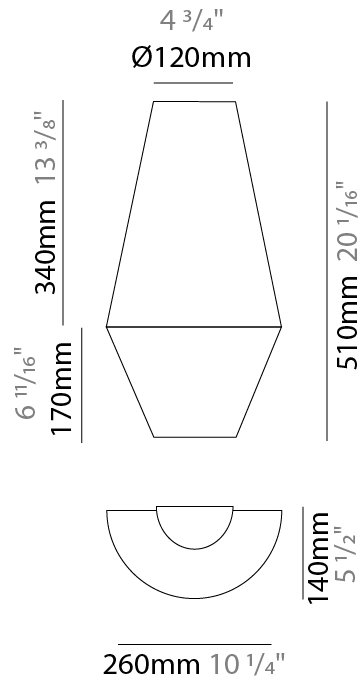

UKELELE SURFACE

D113032-

base number Finish
Options

1. To build a product code in our configurator select the specify button on the base model # product page
2. To build a manual product code on this datasheet choose from the options listed below in blue font and add the suffix to the base model #

GENERAL

Series: Ukelele
Brand: Ole
Division: Design
Mounting Type: Surface
Mounting Location: Wall
Subcategory: Ambient

PHYSICAL

Shape: Abstract
Length (mm): 260
Length (in): 10 3/4
Height (mm): 510
Depth (mm): 140
Height (in): 20 1/16
Depth (in): 5 1/2
Extension (mm): 140
Extension (in): 5 1/2
Light Distribution: Direct
Weight (kg): 2
Weight (lbs): 4.4
Fixture Finish: BEI / BLK / BLU / COG / DGN / GRY / MRN / MOC / MUS / OLV / SIL / STN / TER / WHI
Holder Finish: White
Fixture Material: Fabric Cord / Metal
Upon Request: Other fabric cord colors available upon request (see downloadable finish chart)

ELECTRICAL

Number of Lamps: 2
Lamp Type: LED Retrofit
Lamp Shape: A19
Bulb Included: Bulb Not Included
Total Output Wattage (W): 24
Max. Wattage Per Lamp (W): 15
Lamp Base: E26
Input Voltage (V): 120
Upon Request: 277Vac / GU24

LED

OPTICAL

RATINGS AND CERTIFICATIONS

Certified By: Certified for North American Standards
IP rating: IP20

PROJECT
TYPE
SPECIFIER
QUANTITY
DATE