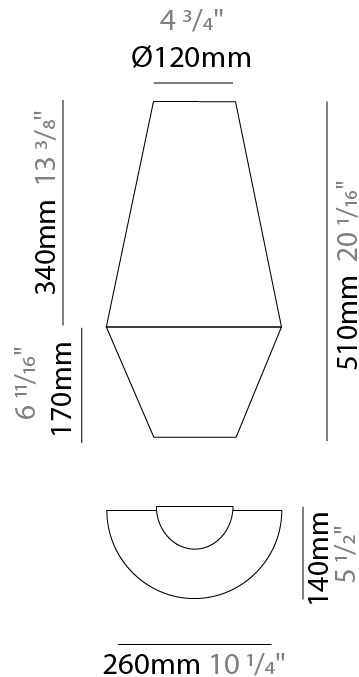

UKELELE SURFACE

D113032-

base number   Finish
Options

PROJECT	_____
TYPE	_____
SPECIFIER	_____
QUANTITY	_____
DATE	_____

1. To build a product code in our configurator select the specify button on the base model # product page
2. To build a manual product code on this datasheet choose from the options listed below in blue font and add the suffix to the base model #

GENERAL

Series: Ukelele
Partner: Ole
Division: Design
Installation: Surface
Product Type: Wall Surface
Mounting Location: Wall

PHYSICAL

Shape: Abstract
Length (mm): 260
Length (in): 10 3/4
Height (mm): 510
Depth (mm): 140
Height (in): 20 1/16
Depth (in): 5 1/2
Extension (mm): 140
Extension (in): 5 1/2
Weight (kg): 2
Weight (lbs): 4.4

Fixture Finish: BEI / BLK / BLU / COG / DGN / GRY / MRN / MOC / MUS / OLV / SIL / STN / TER / WHI
Holder Finish: White
Fixture Material: Fabric Cord / Metal
Primary Material: Fabric - Recycled
Upon Request: Other fabric cord colors available upon request (see downloadable finish chart)

ELECTRICAL

Number of Lamps: 2
Lamp Type: LED Retrofit
Lamp Shape: A19
Bulb Included: Bulb Not Included
Total Output Wattage (W): 24
Max. Wattage Per Lamp (W): 15
Lamp Base: E26
Input Voltage (V): 120
Upon Request: 277Vac / GU24

LED

OPTICAL

RATINGS AND CERTIFICATIONS

Certified By: Certified for North American Standards
IP rating: IP20