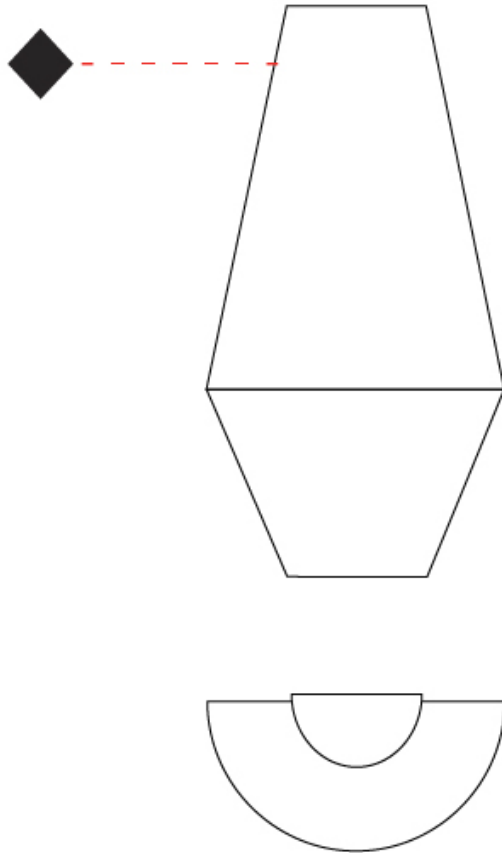

UKELELE SURFACE

D113032-

PROJECT _____

TYPE _____

SPECIFIER _____

QUANTITY _____

DATE _____

D