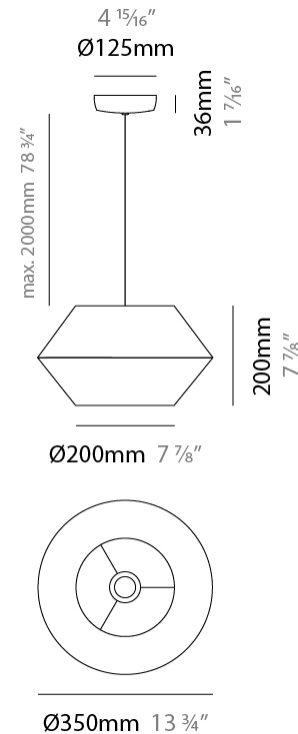

UKELELE SUSPENSION

D111083-

base number Finish
Options

1. To build a product code in our configurator select the specify button on the base model # product page
2. To build a manual product code on this datasheet choose from the options listed below in blue font and add the suffix to the base model #

GENERAL

Series: Ukelele
Partner: Ole
Division: Design
Installation: Suspension
Product Type: Pendant
Mounting Location: Ceiling

PHYSICAL

Shape: Abstract
Diameter (mm): 350
Diameter (in): 13 3/4
Height (mm): 200
Height (in): 7 7/8
Max. Overall Height (mm): 2200
Max. Overall Height (in): 86 5/8
Weight (kg): 1.6
Weight (lbs): 3.5
Fixture Finish: BEI / BLK / BLU / COG / DGN / GRY / MRN / MOC / MUS / OLV / SIL / STN / TER / WHI
Holder Finish: MBK
Fixture Material: Fabric Cord / Metal
Primary Material: Fabric - Recycled
Cable Details: 2000mm Cable
Upon Request: Other fabric cord colors available upon request (see downloadable finish chart) Matte White Holder

ELECTRICAL

Number of Lamps: 1
Lamp Type: LED Retrofit
Lamp Shape: A19
Bulb Included: Bulb Not Included
Max. Wattage Per Lamp (W): 15
Lamp Base: E26
Input Voltage (V): 120
Upon Request: 277Vac / GU24

LED

OPTICAL

RATINGS AND CERTIFICATIONS

Certified By: Certified for North American Standards
IP rating: IP20

PROJECT
TYPE
SPECIFIER
QUANTITY
DATE