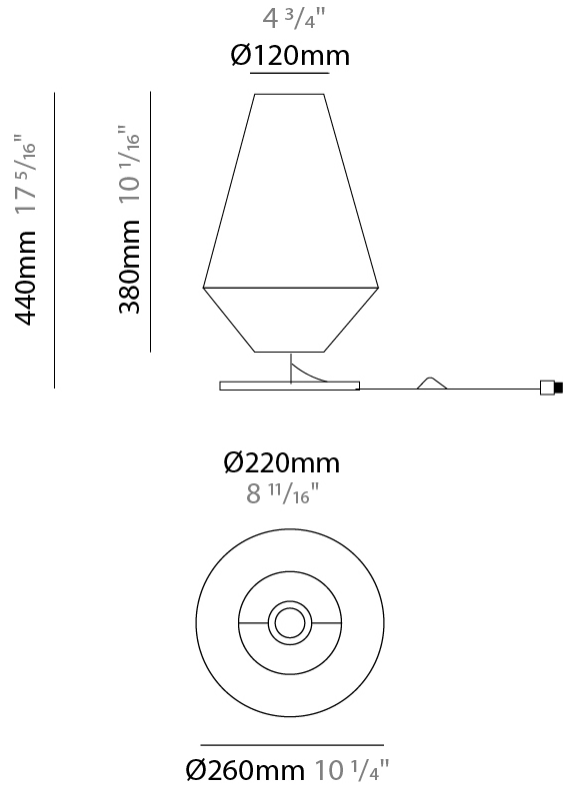

UKELELE PORTABLE

D114015-

base number Finish
Options

1. To build a product code in our configurator select the specify button on the base model # product page
2. To build a manual product code on this datasheet choose from the options listed below in blue font and add the suffix to the base model #

GENERAL

Series: Ukelele
Partner: Ole
Division: Design
Installation: Portable
Product Type: Table
Mounting Location: Table

PHYSICAL

Shape: Cone
Diameter (mm): 260
Diameter (in): 10 1/4
Height (mm): 440
Height (in): 17 5/16
Weight (kg): 2
Weight (lbs): 4.4
Diffuser: Cord Shade - Beige/Black/Blue/Brown/Dark
Green/Green/Gray/Lithium/Maroon/Marsala/Red/Silver/Stone/White
Fixture Finish: BEI / BLK / BLU / COG / DGN / GRY / MRN / MOC / MUS / OLV / SIL / STN / TER / WHI
Holder Finish: Granulated White
Fixture Material: Fabric Cord / Metal
Primary Material: Fabric - Recycled
Upon Request: Other fabric cord colors available upon request (see downloadable finish chart)

ELECTRICAL

Number of Lamps: 1
Lamp Type: LED Retrofit
Lamp Shape: A19
Bulb Included: Bulb Not Included
Max. Wattage Per Lamp (W): 15
Lamp Base: E26
Input Voltage (V): 120
Upon Request: 277Vac / GU24

LED

OPTICAL

RATINGS AND CERTIFICATIONS

Certified By: Certified for North American Standards
IP rating: IP20

PROJECT
TYPE
SPECIFIER
QUANTITY
DATE