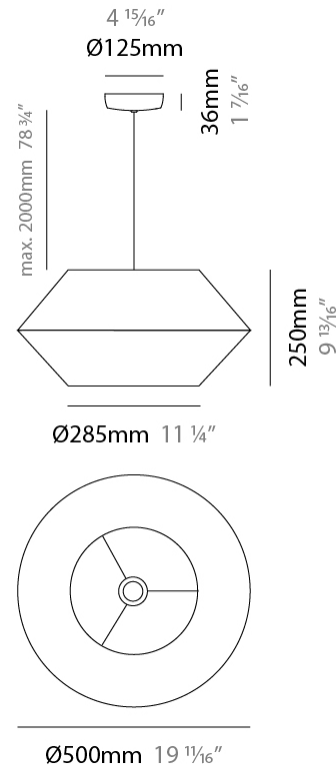

UKELELE SUSPENSION

D111084-

base number Finish
Options

1. To build a product code in our configurator select the specify button on the base model # product page
2. To build a manual product code on this datasheet choose from the options listed below in blue font and add the suffix to the base model #

GENERAL

Series: Ukelele
Partner: Ole
Division: Design
Installation: Suspension
Product Type: Pendant
Mounting Location: Ceiling

PHYSICAL

Shape: Abstract
Diameter (mm): 500
Diameter (in): 19 11/16
Height (mm): 250
Height (in): 9 13/16
Max. Overall Height (mm): 2250
Max. Overall Height (in): 88 9/16
Weight (kg): 2.5
Weight (lbs): 5.5
Fixture Finish: BEI / BLK / BLU / COG / DGN / GRY / MRN / MOC / MUS / OLV / SIL / STN / TER / WHI
Holder Finish: MBK
Fixture Material: Fabric Cord / Metal
Primary Material: Fabric - Recycled
Cable Details: 2000mm Cable
Upon Request: Other fabric cord colors available upon request (see downloadable finish chart) Matte White Holder

ELECTRICAL

Number of Lamps: 1
Lamp Type: LED Retrofit
Lamp Shape: A19
Bulb Included: Bulb Not Included
Max. Wattage Per Lamp (W): 15
Lamp Base: E26
Input Voltage (V): 120
Upon Request: 277Vac / GU24

LED

OPTICAL

RATINGS AND CERTIFICATIONS

Certified By: Certified for North American Standards
IP rating: IP20

PROJECT
TYPE
SPECIFIER
QUANTITY
DATE