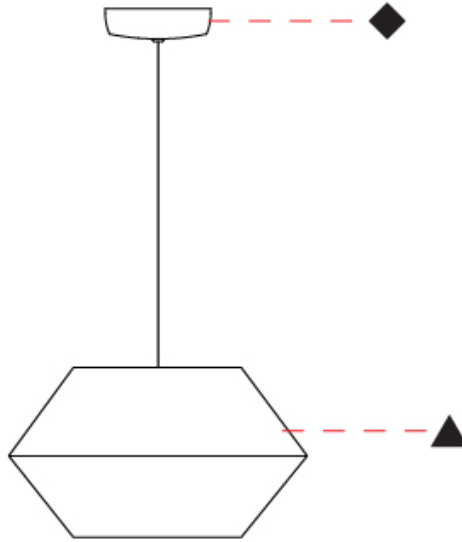

UKELELE SUSPENSION

D111083-

PROJECT

TYPE

SPECIFIER

QUANTITY

DATE

D