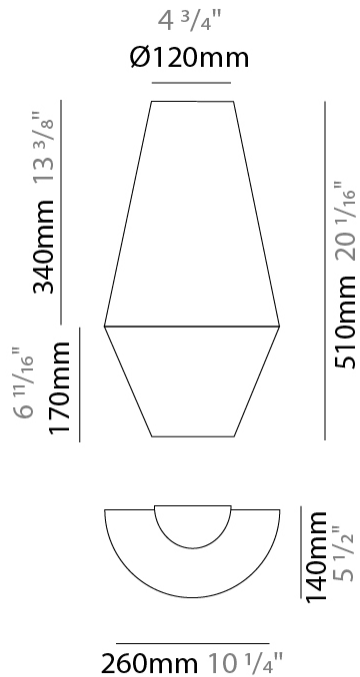

UKELELE SURFACE

D113032-

base number   Finish
Options

PROJECT
TYPE
SPECIFIER
QUANTITY
DATE

1. To build a product code in our configurator select the specify button on the base model # product page
2. To build a manual product code on this datasheet choose from the options listed below in blue font and add the suffix to the base model #

GENERAL

Series: Ukelele
Partner: Ole
Division: Design
Installation: Surface
Product Type: Wall Surface
Mounting Location: Wall

PHYSICAL

Shape: Abstract
Length (mm): 260
Length (in): 10 3/4
Height (mm): 510
Depth (mm): 140
Height (in): 20 1/16
Depth (in): 5 1/2
Extension (mm): 140
Extension (in): 5 1/2
Weight (kg): 2
Weight (lbs): 4.4
Fixture Finish: BEI / BLK / BLU / COG / DGN / GRY / MRN / MOC / MUS / OLV / SIL / STN / TER / WHI
Holder Finish: White
Fixture Material: Fabric Cord / Metal
Primary Material: Fabric - Recycled
Upon Request: Other fabric cord colors available upon request (see downloadable finish chart)

ELECTRICAL

Number of Lamps: 2
Lamp Type: LED Retrofit
Lamp Shape: A19
Bulb Included: Bulb Not Included
Total Output Wattage (W): 24
Max. Wattage Per Lamp (W): 15
Lamp Base: E26
Input Voltage (V): 120
Upon Request: 277Vac / GU24

LED

OPTICAL

RATINGS AND CERTIFICATIONS

Certified By: Certified for North American Standards
IP rating: IP20