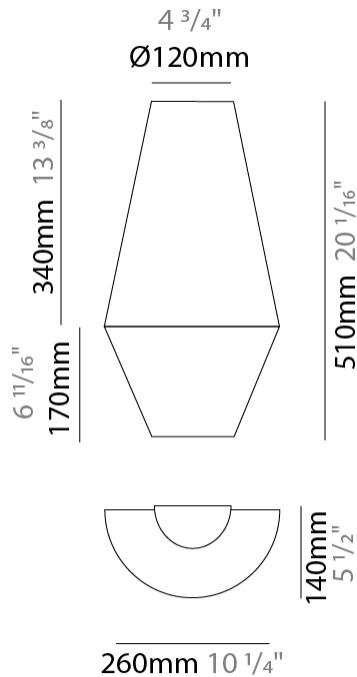

UKELELE SURFACE

D113032-

base number   Finish
Options

PROJECT	_____
TYPE	_____
SPECIFIER	_____
QUANTITY	_____
DATE	_____

1. To build a product code in our configurator select the specify button on the base model # product page
2. To build a manual product code on this datasheet choose from the options listed below in blue font and add the suffix to the base model #

GENERAL

Series: Ukelele
Partner: Ole
Division: Design
Installation: Surface
Product Type: Wall Surface
Mounting Location: Wall

PHYSICAL

Shape: Abstract
Length (mm): 260
Length (in): 10 3/4
Height (mm): 510
Depth (mm): 140
Height (in): 20 1/16
Depth (in): 5 1/2
Extension (mm): 140
Extension (in): 5 1/2
Weight (kg): 2
Weight (lbs): 4.4
Fixture Finish: BEI / BLK / BLU / COG / DGN / GRY / MRN / MOC / MUS / OLV / SIL / STN / TER / WHI
Holder Finish: White
Fixture Material: Fabric Cord / Metal
Primary Material: Fabric - Recycled
Upon Request: Other fabric cord colors available upon request (see downloadable finish chart)

ELECTRICAL

Number of Lamps: 2
Lamp Type: LED Retrofit
Lamp Shape: A19
Bulb Included: Bulb Not Included
Total Output Wattage (W): 24
Max. Wattage Per Lamp (W): 15
Lamp Base: E26
Input Voltage (V): 120
Upon Request: 277Vac / GU24

LED

OPTICAL

RATINGS AND CERTIFICATIONS

Certified By: Certified for North American Standards
IP rating: IP20