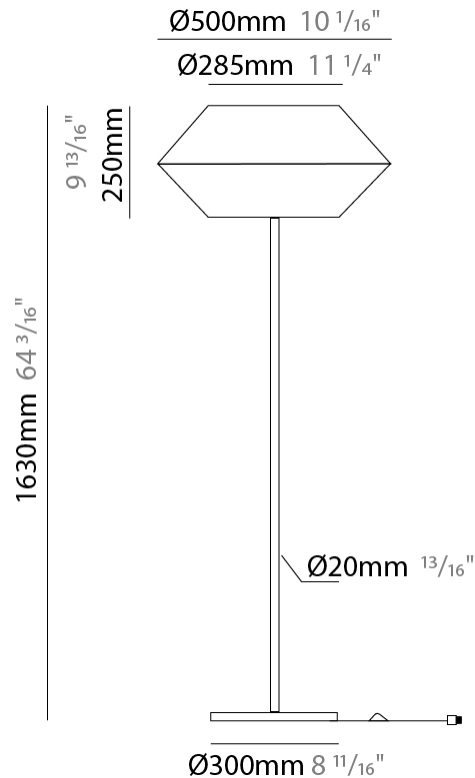

UKELELE PORTABLE

D114016-

base number Finish
Options

1. To build a product code in our configurator select the specify button on the base model # product page
2. To build a manual product code on this datasheet choose from the options listed below in blue font and add the suffix to the base model #

GENERAL

Series: Ukelele
Partner: Ole
Division: Design
Installation: Portable
Product Type: Floor
Mounting Location: Floor

PHYSICAL

Shape: Cone
Diameter (mm): 500
Diameter (in): 19 ¹¹/₁₆"
Height (mm): 1630
Height (in): 64 ³/₁₆"
Weight (kg): 9
Weight (lbs): 19.8
Diffuser: Cord Shade - Beige/Black/Blue/Brown/Dark
Green/Green/Gray/Lithium/Maroon/Marsala/Red/Silver/Stone/White
Fixture Finish: BEI / BLK / BLU / COG / DGN / GRY / MRN / MOC / MUS / OLV / SIL / STN / TER / WHI
Holder Finish: Granulated White
Fixture Material: Fabric Cord / Metal
Primary Material: Fabric - Recycled
Upon Request: Other fabric cord colors available upon request (see downloadable finish chart)

ELECTRICAL

Number of Lamps: 1
Lamp Type: LED Retrofit
Lamp Shape: A19
Bulb Included: Bulb Not Included
Max. Wattage Per Lamp (W): 15
Lamp Base: E26
Input Voltage (V): 120
Upon Request: 277Vac / GU24

LED

OPTICAL

RATINGS AND CERTIFICATIONS

Certified By: Certified for North American Standards
IP rating: IP20

PROJECT
TYPE
SPECIFIER
QUANTITY
DATE