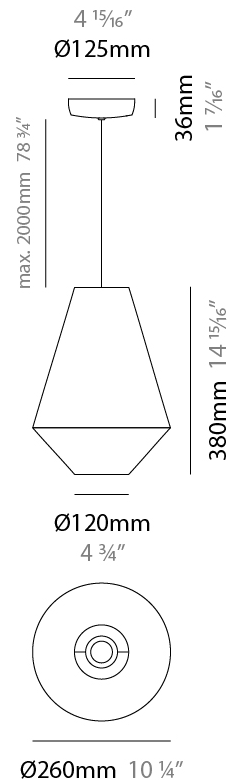

UKELELE SUSPENSION

D111082-

base number   Finish
Options

1. To build a product code in our configurator select the specify button on the base model # product page
2. To build a manual product code on this datasheet choose from the options listed below in blue font and add the suffix to the base model #

GENERAL

Series: Ukelele
Partner: Ole
Division: Design
Installation: Suspension
Product Type: Pendant
Mounting Location: Ceiling

PHYSICAL

Shape: Abstract
Diameter (mm): 260
Diameter (in): 10 1/4
Height (mm): 380
Height (in): 14 15/16
Max. Overall Height (mm): 2380
Max. Overall Height (in): 93 11/16
Weight (kg): 1
Weight (lbs): 2.2
Fixture Finish: BEI / BLK / BLU / COG / DGN / GRY / MRN / MOC / MUS /
OLV / SIL / STN / TER / WHI
Holder Finish: MBK
Fixture Material: Fabric Cord / Metal
Primary Material: Fabric - Recycled
Cable Details: 2000mm Cable
Upon Request: Other fabric cord colors available upon request (see
downloadable finish chart) Matte White Holder

ELECTRICAL

Number of Lamps: 1
Lamp Type: LED Retrofit
Lamp Shape: A19
Bulb Included: Bulb Not Included
Max. Wattage Per Lamp (W): 15
Lamp Base: E26
Input Voltage (V): 120
Upon Request: 277Vac / GU24

LED

OPTICAL

RATINGS AND CERTIFICATIONS

Certified By: Certified for North American Standards
IP rating: IP20

PROJECT	_____
TYPE	_____
SPECIFIER	_____
QUANTITY	_____
DATE	_____