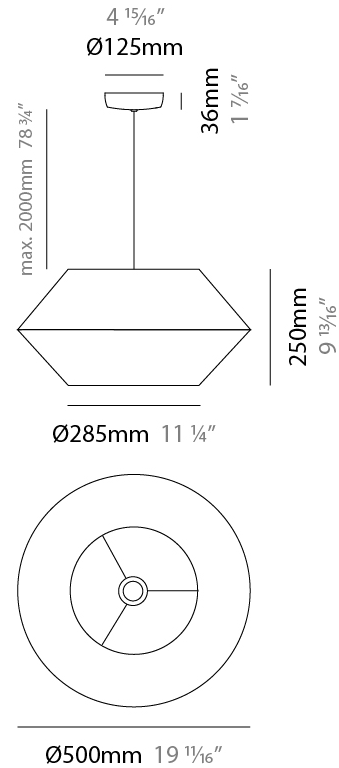

UKELELE SUSPENSION

D111084-

base number   Finish Options   -   Finish Options

1. To build a product code in our configurator select the specify button on the base model # product page
2. To build a manual product code on this datasheet choose from the options listed below in blue font and add the suffix to the base model #

GENERAL

Series: Ukelele
Brand: Ole
Division: Design
Mounting Type: Suspension
Mounting Location: Ceiling
Subcategory: Ambient

PHYSICAL

Shape: Abstract
Diameter (mm): 500
Diameter (in): 19 11/16
Height (mm): 250
Height (in): 9 13/16
Max. Overall Height (mm): 2250
Max. Overall Height (in): 88 9/16
Light Distribution: Direct
Weight (kg): 2.5
Weight (lbs): 5.5
Fixture Finish: BEI / BLK / BLU / COG / DGN / GRY / MRN / MOC / MUS / OLV / SIL / STN / TER / WHI
Holder Finish: MWH / MBK
Fixture Material: Fabric Cord / Metal
Cable Details: 2000mm Cable
Upon Request: Other fabric cord colors available upon request (see downloadable finish chart)

ELECTRICAL

Number of Lamps: 1
Lamp Type: LED Retrofit
Lamp Shape: A19
Bulb Included: Bulb Not Included
Max. Wattage Per Lamp (W): 15
Lamp Base: E26
Input Voltage (V): 120
Upon Request: 277Vac / GU24

LED

OPTICAL

RATINGS AND CERTIFICATIONS

Certified By: Certified for North American Standards
IP rating: IP20

PROJECT
TYPE
SPECIFIER
QUANTITY
DATE