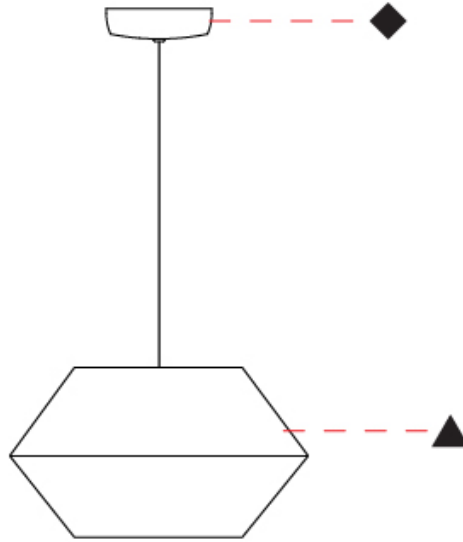

UKELELE SUSPENSION

D111083-

PROJECT

TYPE

SPECIFIER

QUANTITY

DATE

D