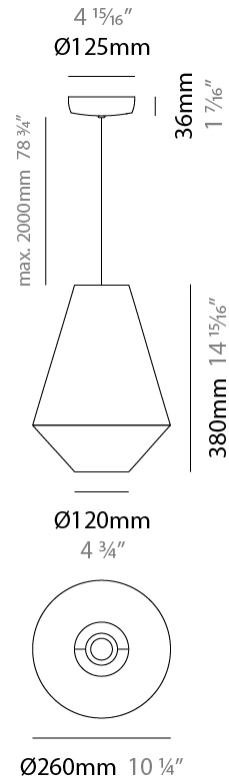

UKELELE SUSPENSION

D111082-

base number   Finish Options   -   Finish Options

1. To build a product code in our configurator select the specify button on the base model # product page
2. To build a manual product code on this datasheet choose from the options listed below in blue font and add the suffix to the base model #

GENERAL

Series: Ukelele
Brand: Ole
Division: Design
Mounting Type: Suspension
Mounting Location: Ceiling
Subcategory: Ambient

PHYSICAL

Shape: Abstract
Diameter (mm): 260
Diameter (in): 10 ¼"
Height (mm): 380
Height (in): 14 15/16"
Max. Overall Height (mm): 2380
Max. Overall Height (in): 93 11/16"
Light Distribution: Direct
Weight (kg): 1
Weight (lbs): 2.2
Fixture Finish: BEI / BLK / BLU / COG / DGN / GRY / MRN / MOC / MUS / OLV / SIL / STN / TER / WHI
Holder Finish: MWH / MBK
Fixture Material: Fabric Cord / Metal
Cable Details: 2000mm Cable
Upon Request: Other fabric cord colors available upon request (see downloadable finish chart)

ELECTRICAL

Number of Lamps: 1
Lamp Type: LED Retrofit
Lamp Shape: A19
Bulb Included: Bulb Not Included
Max. Wattage Per Lamp (W): 15
Lamp Base: E26
Input Voltage (V): 120
Upon Request: 277Vac / GU24

LED

OPTICAL

RATINGS AND CERTIFICATIONS

Certified By: Certified for North American Standards
IP rating: IP20

PROJECT
TYPE
SPECIFIER
QUANTITY
DATE