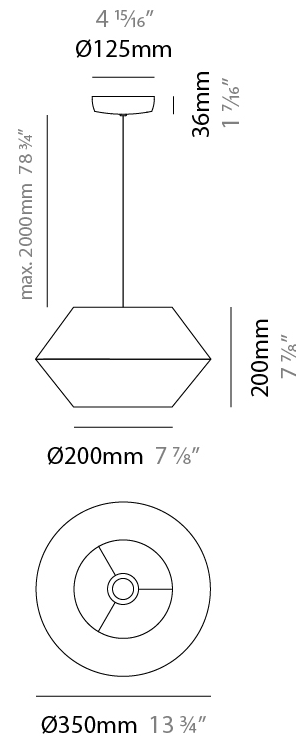

UKELELE SUSPENSION

D111083-

base number   Finish Options   -   Finish Options

1. To build a product code in our configurator select the specify button on the base model # product page
2. To build a manual product code on this datasheet choose from the options listed below in blue font and add the suffix to the base model #

GENERAL

Series: Ukelele
Brand: Ole
Division: Design
Mounting Type: Suspension
Mounting Location: Ceiling
Subcategory: Ambient

PHYSICAL

Shape: Abstract
Diameter (mm): 350
Diameter (in): 13 ³/₄
Height (mm): 200
Height (in): 7 ⁷/₈
Max. Overall Height (mm): 2200
Max. Overall Height (in): 86 ⁵/₈
Light Distribution: Direct
Weight (kg): 1.6
Weight (lbs): 3.5
Fixture Finish: BEI / BLK / BLU / COG / DGN / GRY / MRN / MOC / MUS / OLV / SIL / STN / TER / WHI
Holder Finish: MWH / MBK
Fixture Material: Fabric Cord / Metal
Cable Details: 2000mm Cable
Upon Request: Other fabric cord colors available upon request (see downloadable finish chart)

ELECTRICAL

Number of Lamps: 1
Lamp Type: LED Retrofit
Lamp Shape: A19
Bulb Included: Bulb Not Included
Max. Wattage Per Lamp (W): 15
Lamp Base: E26
Input Voltage (V): 120
Upon Request: 277Vac / GU24

LED

OPTICAL

RATINGS AND CERTIFICATIONS

Certified By: Certified for North American Standards
IP rating: IP20

PROJECT
TYPE
SPECIFIER
QUANTITY
DATE