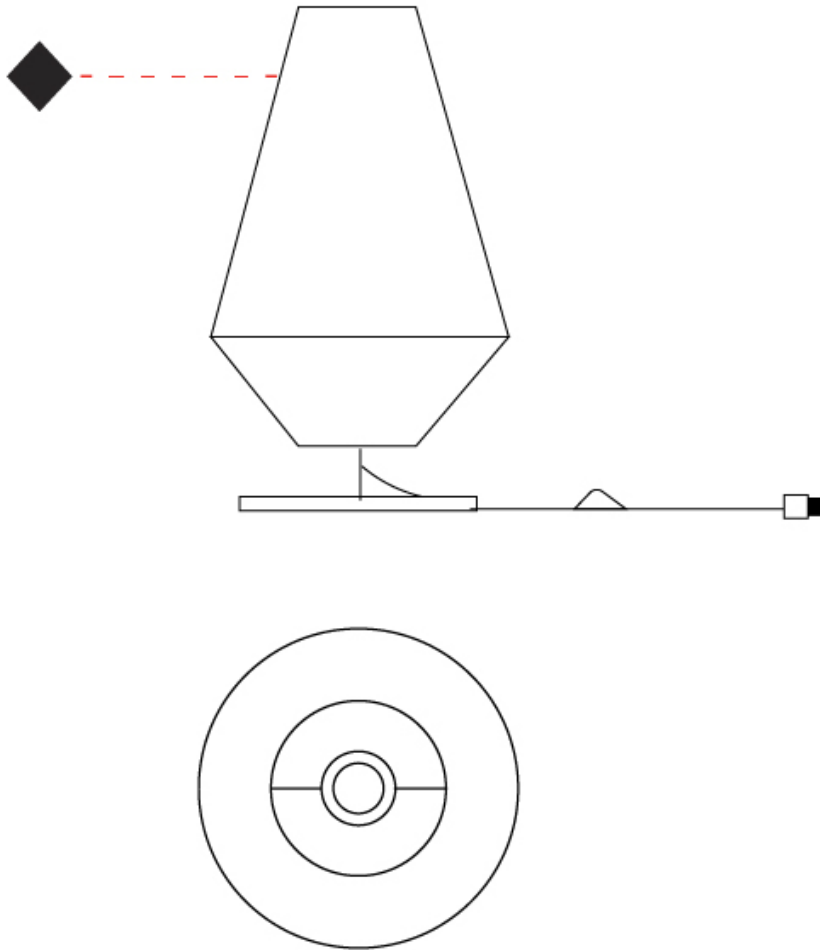

UKELELE PORTABLE

D114015-

PROJECT	_____
TYPE	_____
SPECIFIER	_____
QUANTITY	_____
DATE	_____

D