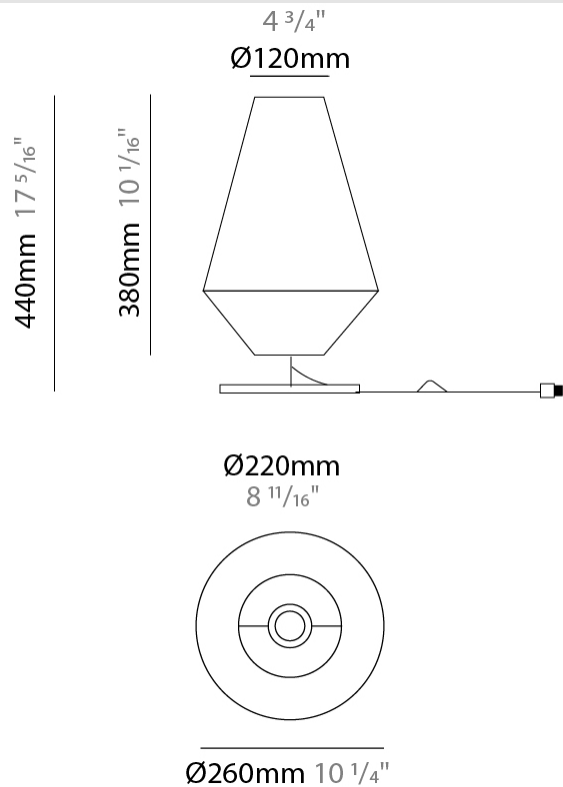

UKELELE PORTABLE

D114015-

base number _____
Finish Options _____

1. To build a product code in our configurator select the specify button on the base model # product page
2. To build a manual product code on this datasheet choose from the options listed below in blue font and add the suffix to the base model #

GENERAL

Series: Ukelele
Brand: Ole
Division: Design
Mounting Type: Portable
Mounting Location: Table
Subcategory: Ambient

PHYSICAL

Shape: Cone
Diameter (mm): 260
Diameter (in): 10 3/4
Height (mm): 440
Height (in): 17 5/16
Light Distribution: Direct
Weight (kg): 2
Weight (lbs): 4.4
Diffuser: Cord Shade - Beige/Black/Blue/Brown/Dark Green/Green/Gray/Lithium/Maroon/Marsala/Red/Silver/Stone/White
Fixture Finish: BEI / BLK / BLU / COG / DGN / GRY / MRN / MOC / MUS / OLV / SIL / STN / TER / WHI
Holder Finish: Granulated White
Fixture Material: Fabric Cord / Metal
Upon Request: Other fabric cord colors available upon request (see downloadable finish chart)

ELECTRICAL

Number of Lamps: 1
Lamp Type: LED Retrofit
Lamp Shape: A19
Bulb Included: Bulb Not Included
Max. Wattage Per Lamp (W): 15
Lamp Base: E26
Input Voltage (V): 120
Upon Request: 277Vac / GU24

LED

OPTICAL

RATINGS AND CERTIFICATIONS

Certified By: Certified for North American Standards
IP rating: IP20