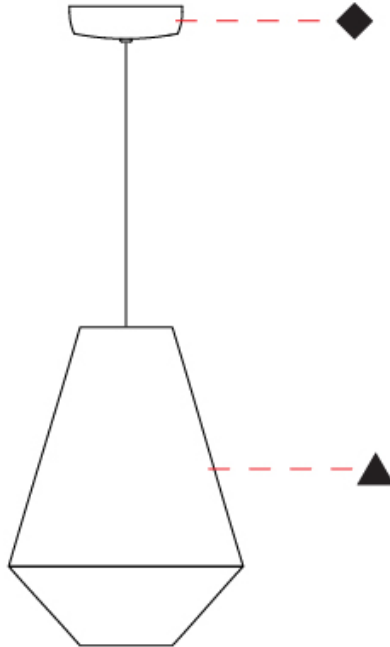

D111082-

PROJECT

TYPE

SPECIFIER

QUANTITY

DATE

D