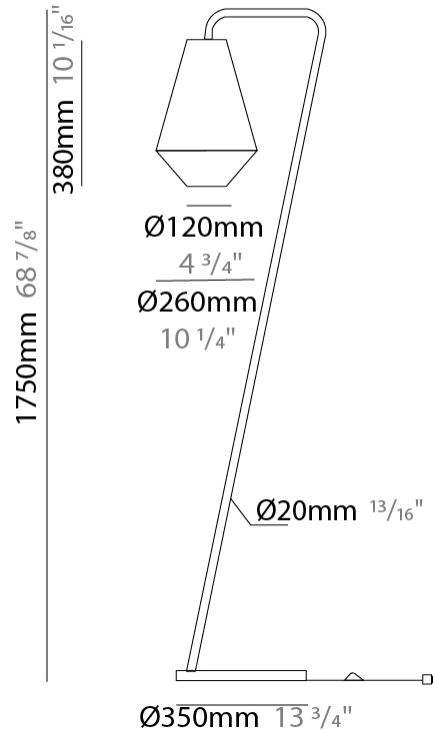

PROJECT	_____
TYPE	_____
SPECIFIER	_____
QUANTITY	_____
DATE	_____

UKELELE PORTABLE

D114017-

base number   Finish
Options

1. To build a product code in our configurator select the specify button on the base model # product page
2. To build a manual product code on this datasheet choose from the options listed below in blue font and add the suffix to the base model #

GENERAL

Series: Ukelele
Brand: Ole
Division: Design
Mounting Type: Portable
Mounting Location: Floor
Subcategory: Ambient

PHYSICAL

Shape: Cone
Diameter (mm): 260
Diameter (in): 10 3/4
Height (mm): 1750
Height (in): 68 7/8
Light Distribution: Direct
Weight (kg): 9
Weight (lbs): 19.8
Diffuser: Cord Shade - Beige/Black/Blue/Brown/Dark Green/Green/Gray/Lithium/Maroon/Marsala/Red/Silver/Stone/White
Fixture Finish: BEI / BLK / BLU / COG / DGN / GRY / MRN / MOC / MUS / OLV / SIL / STN / TER / WHI
Holder Finish: Granulated White
Fixture Material: Fabric Cord / Metal
Upon Request: Other fabric cord colors available upon request (see downloadable finish chart)

ELECTRICAL

Number of Lamps: 1
Lamp Type: LED Retrofit
Lamp Shape: A19
Bulb Included: Bulb Not Included
Max. Wattage Per Lamp (W): 15
Lamp Base: E26
Input Voltage (V): 120
Upon Request: 277Vac / GU24

LED

OPTICAL

RATINGS AND CERTIFICATIONS

Certified By: Certified for North American Standards
IP rating: IP20