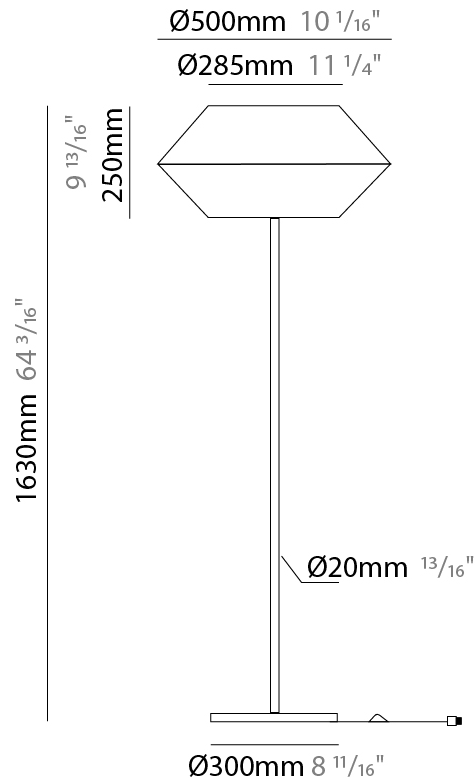

PROJECT	_____
TYPE	_____
SPECIFIER	_____
QUANTITY	_____
DATE	_____

UKELELE PORTABLE

D114016-

base number   Finish
Options

1. To build a product code in our configurator select the specify button on the base model # product page
2. To build a manual product code on this datasheet choose from the options listed below in blue font and add the suffix to the base model #

GENERAL

Series: Ukelele
Brand: Ole
Division: Design
Mounting Type: Portable
Mounting Location: Floor
Subcategory: Ambient

PHYSICAL

Shape: Cone
Diameter (mm): 500
Diameter (in): 19 11/16
Height (mm): 1630
Height (in): 64 3/16
Light Distribution: Direct
Weight (kg): 9
Weight (lbs): 19.8
Diffuser: Cord Shade - Beige/Black/Blue/Brown/Dark Green/Green/Gray/Lithium/Maroon/Marsala/Red/Silver/Stone/White
Fixture Finish: BEI / BLK / BLU / COG / DGN / GRY / MRN / MOC / MUS / OLV / SIL / STN / TER / WHI
Holder Finish: Granulated White
Fixture Material: Fabric Cord / Metal
Upon Request: Other fabric cord colors available upon request (see downloadable finish chart)

ELECTRICAL

Number of Lamps: 1
Lamp Type: LED Retrofit
Lamp Shape: A19
Bulb Included: Bulb Not Included
Max. Wattage Per Lamp (W): 15
Lamp Base: E26
Input Voltage (V): 120
Upon Request: 277Vac / GU24

LED

OPTICAL

RATINGS AND CERTIFICATIONS

Certified By: Certified for North American Standards
IP rating: IP20