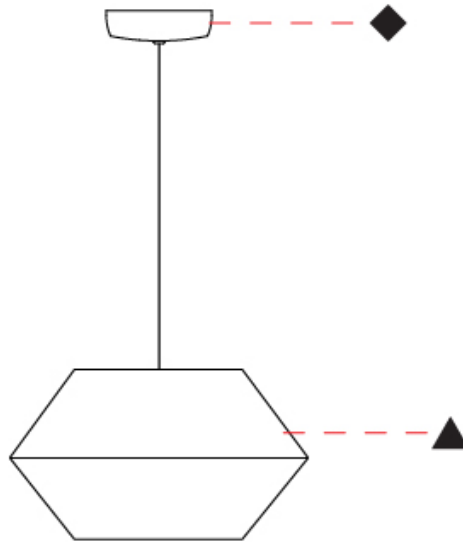

D111083-

PROJECT

TYPE

SPECIFIER

QUANTITY

DATE

D