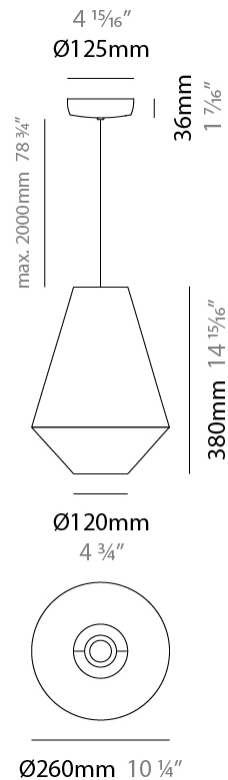

UKELELE SUSPENSION

D111082-

base number   Finish Options   -   Finish Options

1. To build a product code in our configurator select the specify button on the base model # product page
2. To build a manual product code on this datasheet choose from the options listed below in blue font and add the suffix to the base model #

GENERAL

Series: Ukelele
Brand: Ole
Division: Design
Mounting Type: Suspension
Mounting Location: Ceiling
Subcategory: Ambient

PHYSICAL

Shape: Abstract
Diameter (mm): 260
Diameter (in): 10 ¼"
Height (mm): 380
Height (in): 14 15/16"
Max. Overall Height (mm): 2380
Max. Overall Height (in): 93 11/16"
Light Distribution: Direct
Weight (kg): 1
Weight (lbs): 2.2
Fixture Finish: BEI / BLK / BLU / COG / DGN / GRY / MRN / MOC / MUS / OLV / SIL / STN / TER / WHI
Holder Finish: MWH / MBK
Fixture Material: Fabric Cord / Metal
Cable Details: 2000mm Cable
Upon Request: Other fabric cord colors available upon request (see downloadable finish chart)

ELECTRICAL

Number of Lamps: 1
Lamp Type: LED Retrofit
Lamp Shape: A19
Bulb Included: Bulb Not Included
Max. Wattage Per Lamp (W): 15
Lamp Base: E26
Input Voltage (V): 120
Upon Request: 277Vac / GU24

LED

OPTICAL

RATINGS AND CERTIFICATIONS

Certified By: Certified for North American Standards
IP rating: IP20

PROJECT
TYPE
SPECIFIER
QUANTITY
DATE