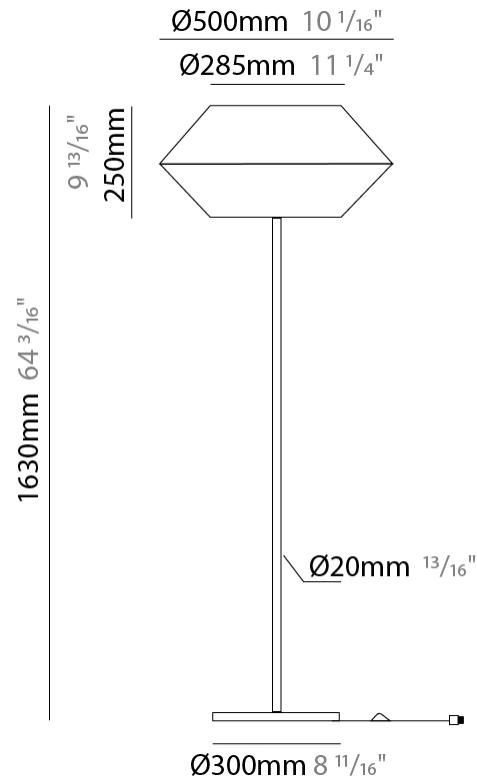

UKELELE PORTABLE

D114016-

base number   Finish
Options

1. To build a product code in our configurator select the specify button on the base model # product page
2. To build a manual product code on this datasheet choose from the options listed below in blue font and add the suffix to the base model #

GENERAL

Series: Ukelele
Brand: Ole
Division: Design
Mounting Type: Portable
Mounting Location: Floor
Subcategory: Ambient

PHYSICAL

Shape: Cone
Diameter (mm): 500
Diameter (in): 19 11/16
Height (mm): 1630
Height (in): 64 3/16
Light Distribution: Direct
Weight (kg): 9
Weight (lbs): 19.8
Diffuser: Cord Shade - Beige/Black/Blue/Brown/Dark Green/Green/Gray/Lithium/Maroon/Marsala/Red/Silver/Stone/White
Fixture Finish: BEI / BLK / BLU / COG / DGN / GRY / MRN / MOC / MUS / OLV / SIL / STN / TER / WHI
Holder Finish: Granulated White
Fixture Material: Fabric Cord / Metal
Upon Request: Other fabric cord colors available upon request (see downloadable finish chart)

ELECTRICAL

Number of Lamps: 1
Lamp Type: LED Retrofit
Lamp Shape: A19
Bulb Included: Bulb Not Included
Max. Wattage Per Lamp (W): 15
Lamp Base: E26
Input Voltage (V): 120
Upon Request: 277Vac / GU24

LED

OPTICAL

RATINGS AND CERTIFICATIONS

Certified By: Certified for North American Standards
IP rating: IP20

PROJECT	_____
TYPE	_____
SPECIFIER	_____
QUANTITY	_____
DATE	_____