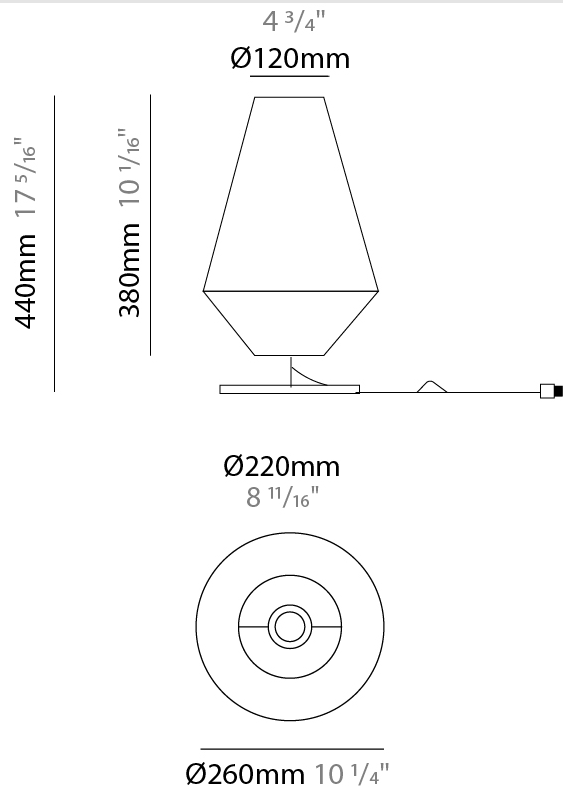

UKELELE PORTABLE

D114015-

base number   Finish
Options

1. To build a product code in our configurator select the specify button on the base model # product page
2. To build a manual product code on this datasheet choose from the options listed below in blue font and add the suffix to the base model #

GENERAL

Series: Ukelele
Brand: Ole
Division: Design
Mounting Type: Portable
Mounting Location: Table
Subcategory: Ambient

PHYSICAL

Shape: Cone
Diameter (mm): 260
Diameter (in): 10 1/4
Height (mm): 440
Height (in): 17 5/16
Light Distribution: Direct
Weight (kg): 2
Weight (lbs): 4.4
Diffuser: Cord Shade - Beige/Black/Blue/Brown/Dark Green/Green/Gray/Lithium/Maroon/Marsala/Red/Silver/Stone/White
Fixture Finish: BEI / BLK / BLU / COG / DGN / GRY / MRN / MOC / MUS / OLV / SIL / STN / TER / WHI
Holder Finish: Granulated White
Fixture Material: Fabric Cord / Metal
Upon Request: Other fabric cord colors available upon request (see downloadable finish chart)

ELECTRICAL

Number of Lamps: 1
Lamp Type: LED Retrofit
Lamp Shape: A19
Bulb Included: Bulb Not Included
Max. Wattage Per Lamp (W): 15
Lamp Base: E26
Input Voltage (V): 120
Upon Request: 277Vac / GU24

LED

OPTICAL

RATINGS AND CERTIFICATIONS

Certified By: Certified for North American Standards
IP rating: IP20

PROJECT	_____
TYPE	_____
SPECIFIER	_____
QUANTITY	_____
DATE	_____