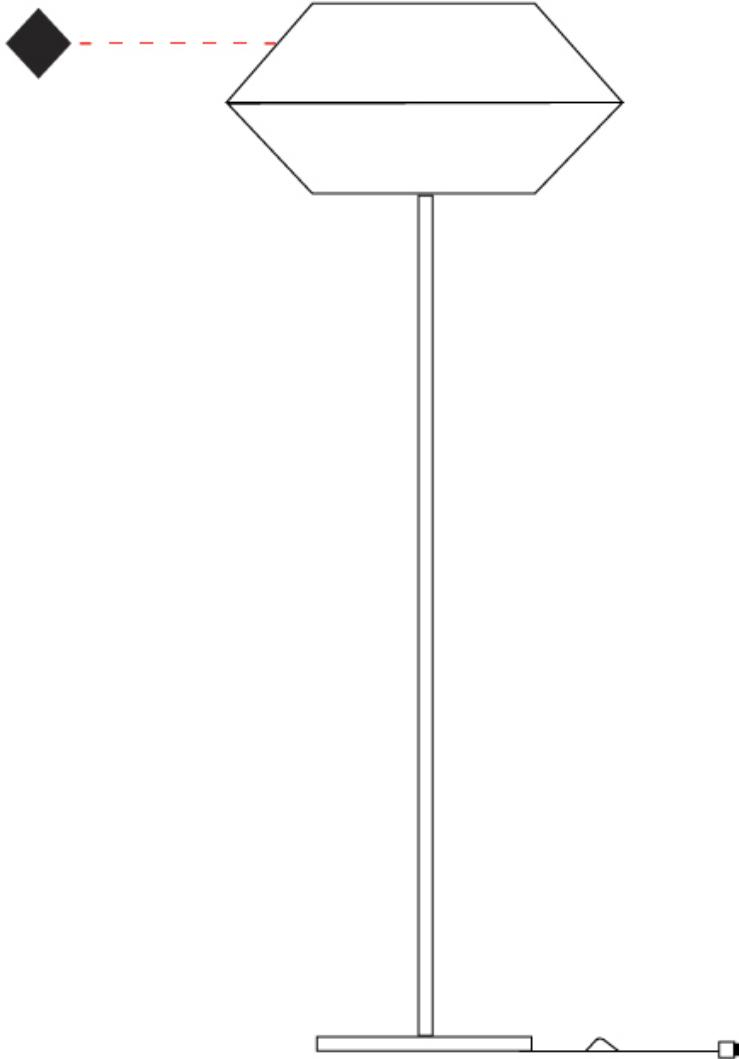

UKELELE PORTABLE

D114016-

PROJECT

TYPE

SPECIFIER

QUANTITY

DATE

D