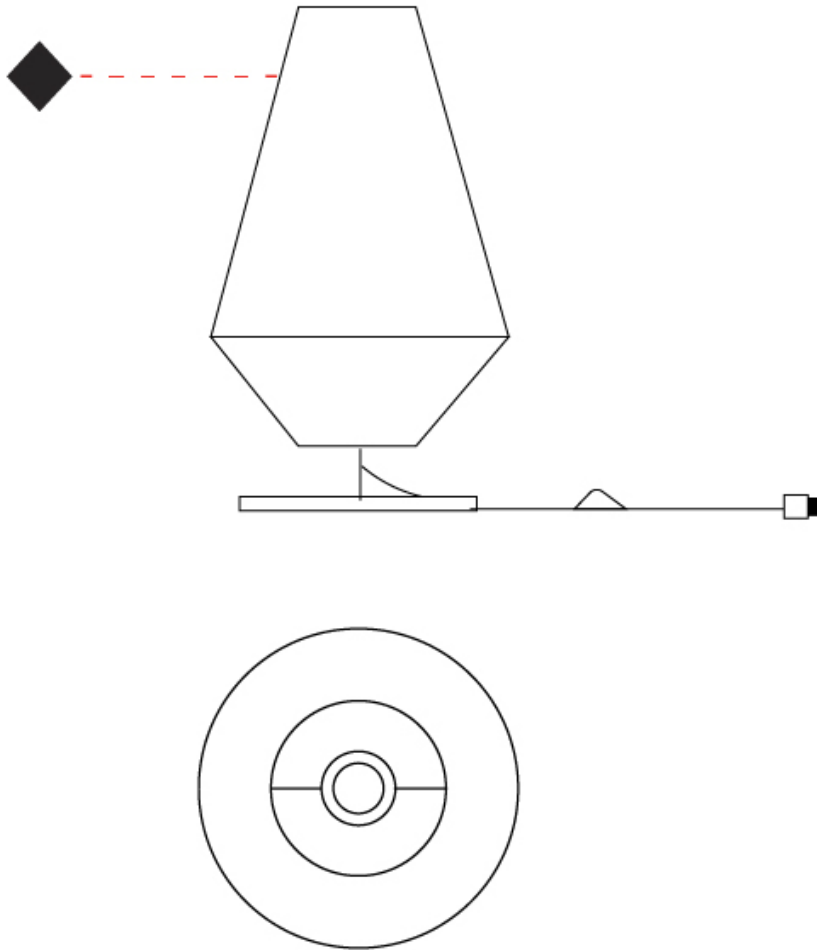

UKELELE PORTABLE

D114015-

PROJECT

TYPE

SPECIFIER

QUANTITY

DATE

D