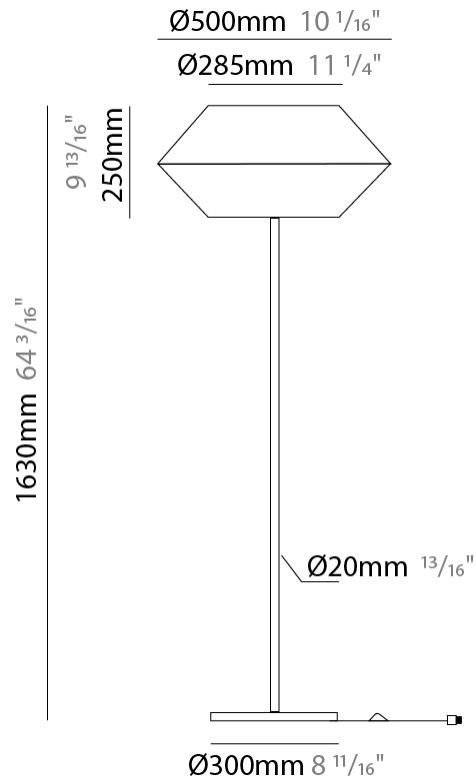

UKELELE PORTABLE

D114016-

base number   Finish
Options

1. To build a product code in our configurator select the specify button on the base model # product page
2. To build a manual product code on this datasheet choose from the options listed below in blue font and add the suffix to the base model #

GENERAL

Series: Ukelele
Brand: Ole
Division: Design
Mounting Type: Portable
Mounting Location: Floor
Subcategory: Ambient

PHYSICAL

Shape: Cone
Diameter (mm): 500
Diameter (in): 19 ¹¹/₁₆
Height (mm): 1630
Height (in): 64 ³/₁₆
Light Distribution: Direct
Weight (kg): 9
Weight (lbs): 19.8
Diffuser: Cord Shade - Beige/Black/Blue/Brown/Dark
Green/Green/Gray/Lithium/Maroon/Marsala/Red/Silver/Stone/White
Fixture Finish: BEI / BLK / BLU / COG / DGN / GRY / MRN / MOC / MUS /
OLV / SIL / STN / TER / WHI
Holder Finish: Granulated White
Fixture Material: Fabric Cord / Metal
Upon Request: Other fabric cord colors available upon request (see
downloadable finish chart)

ELECTRICAL

Number of Lamps: 1
Lamp Type: LED Retrofit
Lamp Shape: A19
Bulb Included: Bulb Not Included
Max. Wattage Per Lamp (W): 15
Lamp Base: E26
Input Voltage (V): 120
Upon Request: 277Vac / GU24

LED

OPTICAL

RATINGS AND CERTIFICATIONS

Certified By: Certified for North American Standards
IP rating: IP20

PROJECT	_____
TYPE	_____
SPECIFIER	_____
QUANTITY	_____
DATE	_____

D