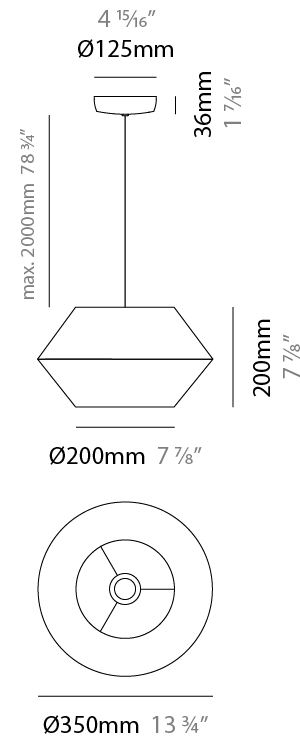

UKELELE SUSPENSION

D111083- _____

base number   Finish Options   Finish Options

1. To build a product code in our configurator select the specify button on the base model # product page
2. To build a manual product code on this datasheet choose from the options listed below in blue font and add the suffix to the base model #

GENERAL

Series: Ukelele
Brand: Ole
Division: Design
Mounting Type: Suspension
Mounting Location: Ceiling
Subcategory: Ambient

PHYSICAL

Shape: Abstract
Diameter (mm): 350
Diameter (in): 13 ³/₄
Height (mm): 200
Height (in): 7 ⁷/₈
Max. Overall Height (mm): 2200
Max. Overall Height (in): 86 ⁵/₈
Light Distribution: Direct
Weight (kg): 1.6
Weight (lbs): 3.5
Fixture Finish: BEI / BLK / BLU / COG / DGN / GRY / MRN / MOC / MUS / OLV / SIL / STN / TER / WHI
Holder Finish: MWH / MBK
Fixture Material: Fabric Cord / Metal
Cable Details: 2000mm Cable
Upon Request: Other fabric cord colors available upon request (see downloadable finish chart)

ELECTRICAL

Number of Lamps: 1
Lamp Type: LED Retrofit
Lamp Shape: A19
Bulb Included: Bulb Not Included
Max. Wattage Per Lamp (W): 15
Lamp Base: E26
Input Voltage (V): 120
Upon Request: 277Vac / GU24

LED

OPTICAL

RATINGS AND CERTIFICATIONS

Certified By: Certified for North American Standards
IP rating: IP20

PROJECT	_____
TYPE	_____
SPECIFIER	_____
QUANTITY	_____
DATE	_____