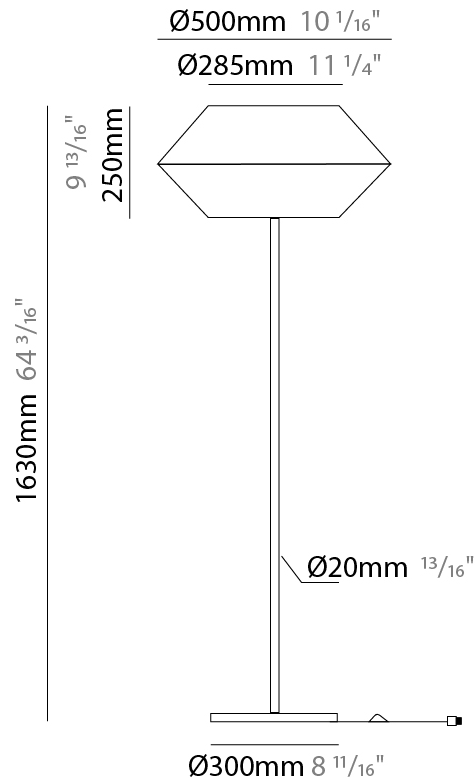

UKELELE PORTABLE

D114016-

base number   Finish
Options

1. To build a product code in our configurator select the specify button on the base model # product page
2. To build a manual product code on this datasheet choose from the options listed below in blue font and add the suffix to the base model #

GENERAL

Series: Ukelele
Brand: Ole
Division: Design
Mounting Type: Portable
Mounting Location: Floor
Subcategory: Ambient

PHYSICAL

Shape: Cone
Diameter (mm): 500
Diameter (in): 19 ¹¹/₁₆"
Height (mm): 1630
Height (in): 64 ³/₁₆"
Light Distribution: Direct
Weight (kg): 9
Weight (lbs): 19.8
Diffuser: Cord Shade - Beige/Black/Blue/Brown/Dark Green/Green/Gray/Lithium/Maroon/Marsala/Red/Silver/Stone/White
Fixture Finish: BEI / BLK / BLU / COG / DGN / GRY / MRN / MOC / MUS / OLV / SIL / STN / TER / WHI
Holder Finish: Granulated White
Fixture Material: Fabric Cord / Metal
Upon Request: Other fabric cord colors available upon request (see downloadable finish chart)

ELECTRICAL

Number of Lamps: 1
Lamp Type: LED Retrofit
Lamp Shape: A19
Bulb Included: Bulb Not Included
Max. Wattage Per Lamp (W): 15
Lamp Base: E26
Input Voltage (V): 120
Upon Request: 277Vac / GU24

LED

OPTICAL

RATINGS AND CERTIFICATIONS

Certified By: Certified for North American Standards
IP rating: IP20

PROJECT	_____
TYPE	_____
SPECIFIER	_____
QUANTITY	_____
DATE	_____