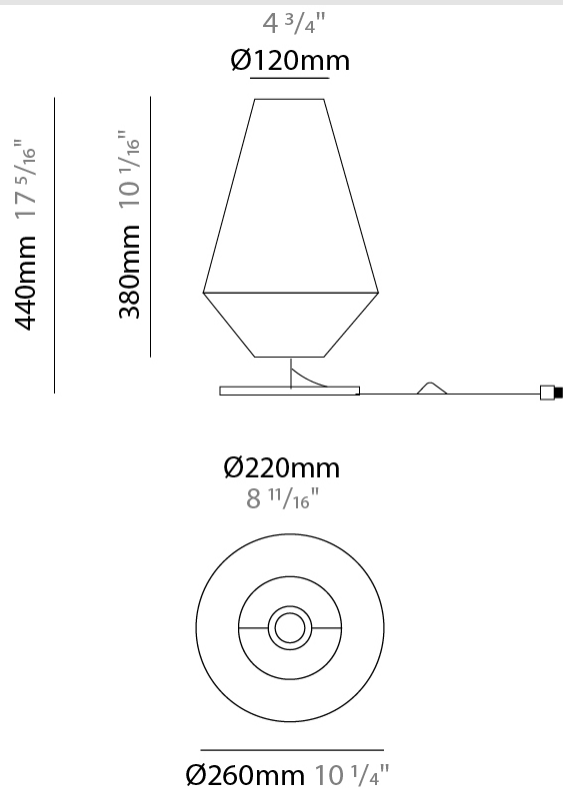

UKELELE PORTABLE

D114015-

base number Finish
Options

1. To build a product code in our configurator select the specify button on the base model # product page
2. To build a manual product code on this datasheet choose from the options listed below in blue font and add the suffix to the base model #

GENERAL

Series: Ukelele
Brand: Ole
Division: Design
Mounting Type: Portable
Mounting Location: Table
Subcategory: Ambient

PHYSICAL

Shape: Cone
Diameter (mm): 260
Diameter (in): 10 3/4
Height (mm): 440
Height (in): 17 5/16
Light Distribution: Direct
Weight (kg): 2
Weight (lbs): 4.4
Diffuser: Cord Shade - Beige/Black/Blue/Brown/Dark Green/Green/Gray/Lithium/Maroon/Marsala/Red/Silver/Stone/White
Fixture Finish: BEI / BLK / BLU / COG / DGN / GRY / MRN / MOC / MUS / OLV / SIL / STN / TER / WHI
Holder Finish: Granulated White
Fixture Material: Fabric Cord / Metal
Upon Request: Other fabric cord colors available upon request (see downloadable finish chart)

ELECTRICAL

Number of Lamps: 1
Lamp Type: LED Retrofit
Lamp Shape: A19
Bulb Included: Bulb Not Included
Max. Wattage Per Lamp (W): 15
Lamp Base: E26
Input Voltage (V): 120
Upon Request: 277Vac / GU24

LED

OPTICAL

RATINGS AND CERTIFICATIONS

Certified By: Certified for North American Standards
IP rating: IP20

PROJECT
TYPE
SPECIFIER
QUANTITY
DATE