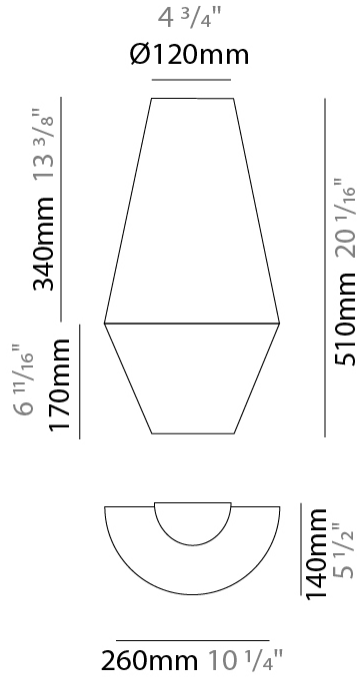

UKELELE SURFACE

D113032-

base number Finish
Options

PROJECT
TYPE
SPECIFIER
QUANTITY
DATE

1. To build a product code in our configurator select the specify button on the base model # product page
2. To build a manual product code on this datasheet choose from the options listed below in blue font and add the suffix to the base model #

GENERAL

Series: Ukelele
Brand: Ole
Division: Design
Mounting Type: Surface
Mounting Location: Wall
Subcategory: Ambient

PHYSICAL

Shape: Abstract
Length (mm): 260
Length (in): 10 3/4
Height (mm): 510
Depth (mm): 140
Height (in): 20 1/16
Depth (in): 5 1/2
Extension (mm): 140
Extension (in): 5 1/2
Light Distribution: Direct
Weight (kg): 2
Weight (lbs): 4.4
Fixture Finish: BEI / BLK / BLU / COG / DGN / GRY / MRN / MOC / MUS / OLV / SIL / STN / TER / WHI
Holder Finish: White
Fixture Material: Fabric Cord / Metal
Upon Request: Other fabric cord colors available upon request (see downloadable finish chart)

ELECTRICAL

Number of Lamps: 2
Lamp Type: LED Retrofit
Lamp Shape: A19
Bulb Included: Bulb Not Included
Total Output Wattage (W): 24
Max. Wattage Per Lamp (W): 15
Lamp Base: E26
Input Voltage (V): 120
Upon Request: 277Vac / GU24

LED

OPTICAL

RATINGS AND CERTIFICATIONS

Certified By: Certified for North American Standards
IP rating: IP20