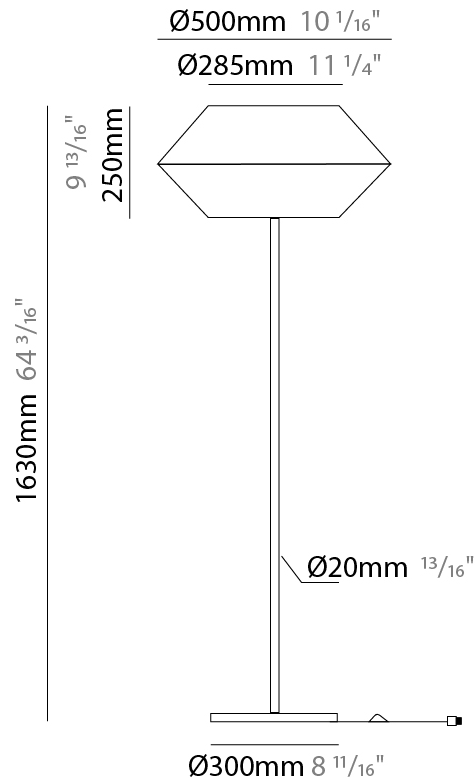

UKELELE PORTABLE

D114016-

base number   Finish
Options

1. To build a product code in our configurator select the specify button on the base model # product page
2. To build a manual product code on this datasheet choose from the options listed below in blue font and add the suffix to the base model #

GENERAL

Series: Ukelele
Brand: Ole
Division: Design
Mounting Type: Portable
Mounting Location: Floor
Subcategory: Ambient

PHYSICAL

Shape: Cone
Diameter (mm): 500
Diameter (in): 19 ¹¹/₁₆
Height (mm): 1630
Height (in): 64 ³/₁₆
Light Distribution: Direct
Weight (kg): 9
Weight (lbs): 19.8
Diffuser: Cord Shade - Beige/Black/Blue/Brown/Dark Green/Green/Gray/Lithium/Maroon/Marsala/Red/Silver/Stone/White
Fixture Finish: BEI / BLK / BLU / COG / DGN / GRY / MRN / MOC / MUS / OLV / SIL / STN / TER / WHI
Holder Finish: Granulated White
Fixture Material: Fabric Cord / Metal
Upon Request: Other fabric cord colors available upon request (see downloadable finish chart)

ELECTRICAL

Number of Lamps: 1
Lamp Type: LED Retrofit
Lamp Shape: A19
Bulb Included: Bulb Not Included
Max. Wattage Per Lamp (W): 15
Lamp Base: E26
Input Voltage (V): 120
Upon Request: 277Vac / GU24

LED

OPTICAL

RATINGS AND CERTIFICATIONS

Certified By: Certified for North American Standards
IP rating: IP20

PROJECT	_____
TYPE	_____
SPECIFIER	_____
QUANTITY	_____
DATE	_____