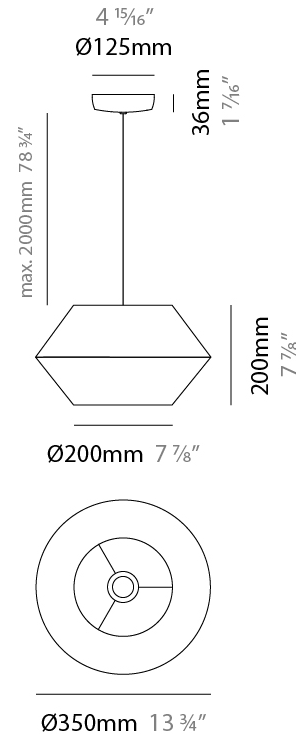

UKELELE SUSPENSION

D111083-

base number   Finish Options   -   Finish Options

1. To build a product code in our configurator select the specify button on the base model # product page
2. To build a manual product code on this datasheet choose from the options listed below in blue font and add the suffix to the base model #

GENERAL

Series: Ukelele
Brand: Ole
Division: Design
Mounting Type: Suspension
Mounting Location: Ceiling
Subcategory: Ambient

PHYSICAL

Shape: Abstract
Diameter (mm): 350
Diameter (in): 13 3/4
Height (mm): 200
Height (in): 7 7/8
Max. Overall Height (mm): 2200
Max. Overall Height (in): 86 5/8
Light Distribution: Direct
Weight (kg): 1.6
Weight (lbs): 3.5
Fixture Finish: BEI / BLK / BLU / COG / DGN / GRY / MRN / MOC / MUS / OLV / SIL / STN / TER / WHI
Holder Finish: MWH / MBK
Fixture Material: Fabric Cord / Metal
Cable Details: 2000mm Cable
Upon Request: Other fabric cord colors available upon request (see downloadable finish chart)

ELECTRICAL

Number of Lamps: 1
Lamp Type: LED Retrofit
Lamp Shape: A19
Bulb Included: Bulb Not Included
Max. Wattage Per Lamp (W): 15
Lamp Base: E26
Input Voltage (V): 120
Upon Request: 277Vac / GU24

LED

OPTICAL

RATINGS AND CERTIFICATIONS

Certified By: Certified for North American Standards
IP rating: IP20

PROJECT
TYPE
SPECIFIER
QUANTITY
DATE