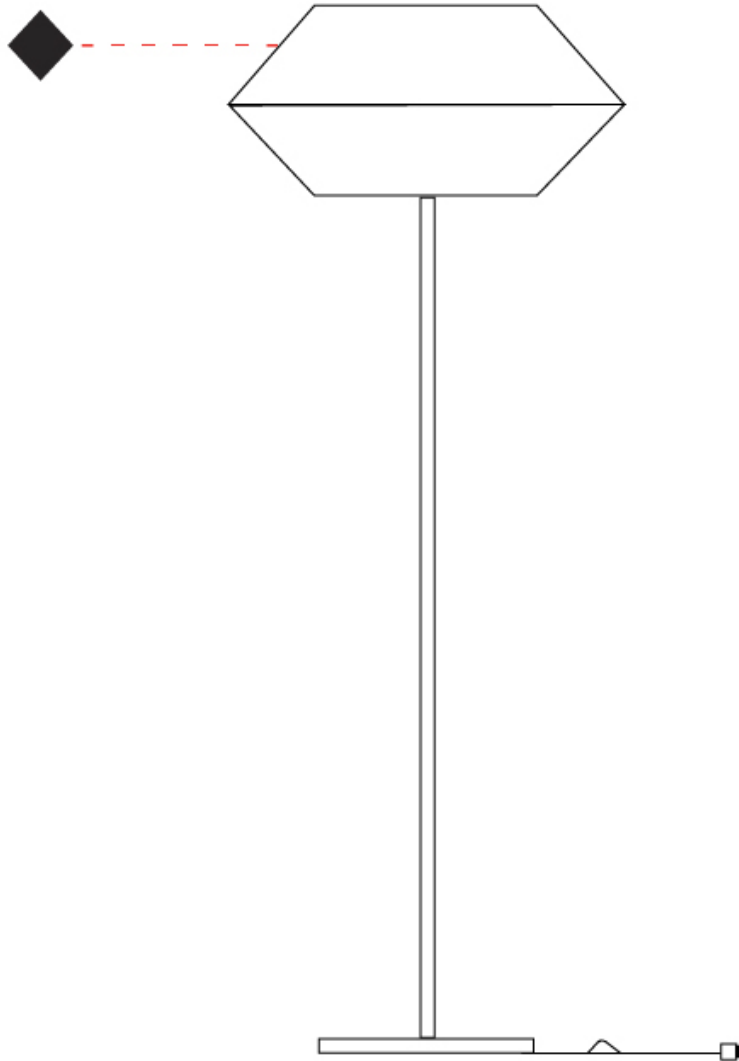

UKELELE PORTABLE

D114016-

PROJECT _____

TYPE _____

SPECIFIER _____

QUANTITY _____

DATE _____

D