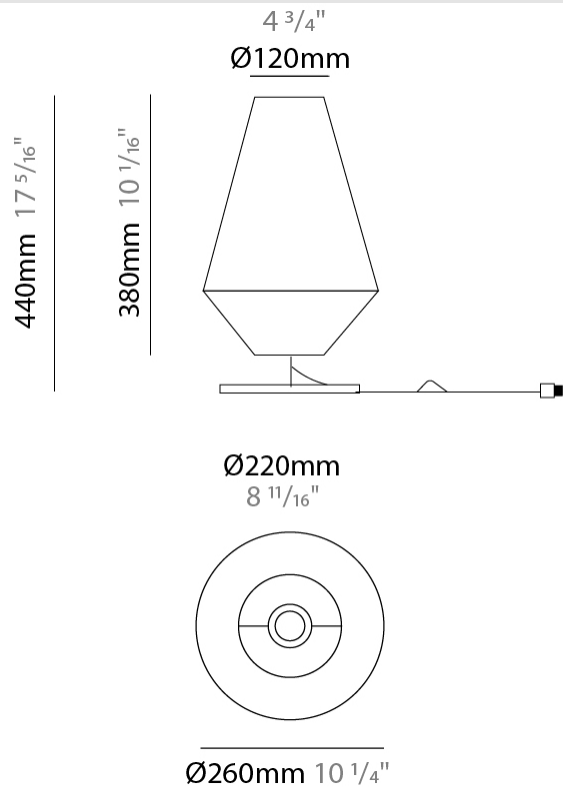

PROJECT	_____
TYPE	_____
SPECIFIER	_____
QUANTITY	_____
DATE	_____

UKELELE PORTABLE

D114015-

base number   Finish
Options

1. To build a product code in our configurator select the specify button on the base model # product page
2. To build a manual product code on this datasheet choose from the options listed below in blue font and add the suffix to the base model #

GENERAL

Series: Ukelele
Brand: Ole
Division: Design
Mounting Type: Portable
Mounting Location: Table
Subcategory: Ambient

PHYSICAL

Shape: Cone
Diameter (mm): 260
Diameter (in): 10 3/4
Height (mm): 440
Height (in): 17 5/16
Light Distribution: Direct
Weight (kg): 2
Weight (lbs): 4.4
Diffuser: Cord Shade - Beige/Black/Blue/Brown/Dark Green/Green/Gray/Lithium/Maroon/Marsala/Red/Silver/Stone/White
Fixture Finish: BEI / BLK / BLU / COG / DGN / GRY / MRN / MOC / MUS / OLV / SIL / STN / TER / WHI
Holder Finish: Granulated White
Fixture Material: Fabric Cord / Metal
Upon Request: Other fabric cord colors available upon request (see downloadable finish chart)

ELECTRICAL

Number of Lamps: 1
Lamp Type: LED Retrofit
Lamp Shape: A19
Bulb Included: Bulb Not Included
Max. Wattage Per Lamp (W): 15
Lamp Base: E26
Input Voltage (V): 120
Upon Request: 277Vac / GU24

LED

OPTICAL

RATINGS AND CERTIFICATIONS

Certified By: Certified for North American Standards
IP rating: IP20