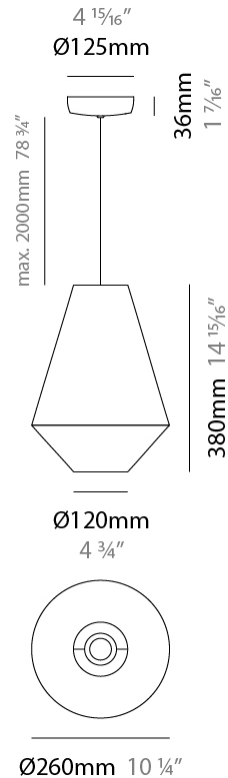

UKELELE SUSPENSION

D111082-

base number   Finish Options   -   Finish Options

1. To build a product code in our configurator select the specify button on the base model # product page
2. To build a manual product code on this datasheet choose from the options listed below in blue font and add the suffix to the base model #

GENERAL

Series: Ukelele
Brand: Ole
Division: Design
Mounting Type: Suspension
Mounting Location: Ceiling
Subcategory: Ambient

PHYSICAL

Shape: Abstract
Diameter (mm): 260
Diameter (in): 10 ¼"
Height (mm): 380
Height (in): 14 15/16"
Max. Overall Height (mm): 2380
Max. Overall Height (in): 93 11/16"
Light Distribution: Direct
Weight (kg): 1
Weight (lbs): 2.2
Fixture Finish: BEI / BLK / BLU / COG / DGN / GRY / MRN / MOC / MUS / OLV / SIL / STN / TER / WHI
Holder Finish: MWH / MBK
Fixture Material: Fabric Cord / Metal
Cable Details: 2000mm Cable
Upon Request: Other fabric cord colors available upon request (see downloadable finish chart)

ELECTRICAL

Number of Lamps: 1
Lamp Type: LED Retrofit
Lamp Shape: A19
Bulb Included: Bulb Not Included
Max. Wattage Per Lamp (W): 15
Lamp Base: E26
Input Voltage (V): 120
Upon Request: 277Vac / GU24

LED

OPTICAL

RATINGS AND CERTIFICATIONS

Certified By: Certified for North American Standards
IP rating: IP20

PROJECT
TYPE
SPECIFIER
QUANTITY
DATE