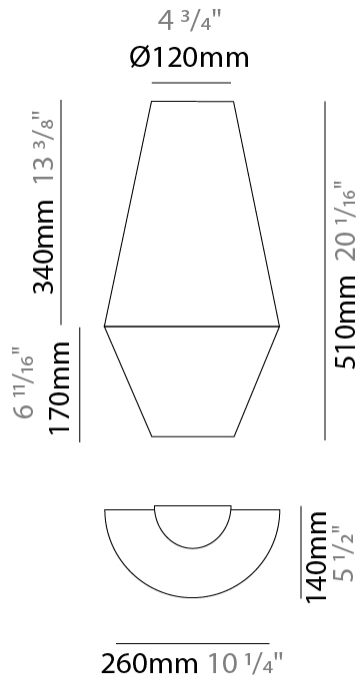

UKELELE SURFACE

D113032-

base number   Finish
Options

PROJECT	_____
TYPE	_____
SPECIFIER	_____
QUANTITY	_____
DATE	_____

1. To build a product code in our configurator select the specify button on the base model # product page
2. To build a manual product code on this datasheet choose from the options listed below in blue font and add the suffix to the base model #

GENERAL

Series: Ukelele
Brand: Ole
Division: Design
Mounting Type: Surface
Mounting Location: Wall
Subcategory: Ambient

PHYSICAL

Shape: Abstract
Length (mm): 260
Length (in): 10 3/4
Height (mm): 510
Depth (mm): 140
Height (in): 20 1/16
Depth (in): 5 1/2
Extension (mm): 140
Extension (in): 5 1/2
Light Distribution: Direct
Weight (kg): 2
Weight (lbs): 4.4
Fixture Finish: [BEI](#) / [BLK](#) / [BLU](#) / [COG](#) / [DGN](#) / [GRY](#) / [MRN](#) / [MOC](#) / [MUS](#) / [OLV](#) / [SIL](#) / [STN](#) / [TER](#) / [WHI](#)
Holder Finish: White
Fixture Material: Fabric Cord / Metal
Upon Request: Other fabric cord colors available upon request (see downloadable finish chart)

ELECTRICAL

Number of Lamps: 2
Lamp Type: LED Retrofit
Lamp Shape: A19
Bulb Included: Bulb Not Included
Total Output Wattage (W): 24
Max. Wattage Per Lamp (W): 15
Lamp Base: E26
Input Voltage (V): 120
Upon Request: 277Vac / GU24

LED

OPTICAL

RATINGS AND CERTIFICATIONS

Certified By: Certified for North American Standards
IP rating: IP20