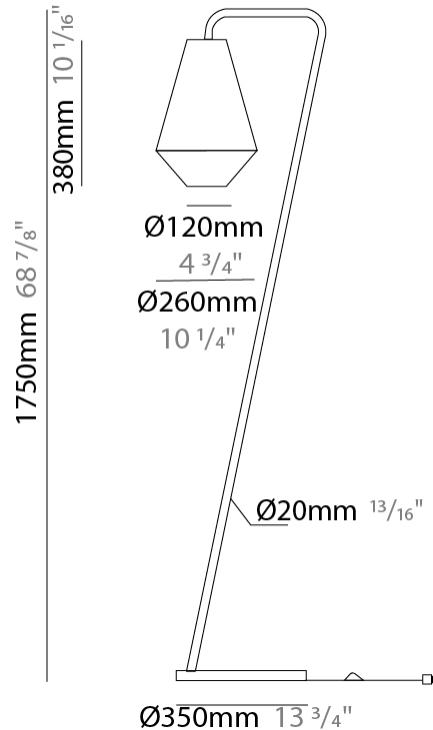

UKELELE PORTABLE

D114017-

base number Finish
Options

1. To build a product code in our configurator select the specify button on the base model # product page
2. To build a manual product code on this datasheet choose from the options listed below in blue font and add the suffix to the base model #

GENERAL

Series: Ukelele
Brand: Ole
Division: Design
Mounting Type: Portable
Mounting Location: Floor
Subcategory: Ambient

PHYSICAL

Shape: Cone
Diameter (mm): 260
Diameter (in): 10 3/4
Height (mm): 1750
Height (in): 68 7/8
Light Distribution: Direct
Weight (kg): 9
Weight (lbs): 19.8
Diffuser: Cord Shade - Beige/Black/Blue/Brown/Dark Green/Green/Gray/Lithium/Maroon/Marsala/Red/Silver/Stone/White
Fixture Finish: BEI / BLK / BLU / COG / DGN / GRY / MRN / MOC / MUS / OLV / SIL / STN / TER / WHI
Holder Finish: Granulated White
Fixture Material: Fabric Cord / Metal
Upon Request: Other fabric cord colors available upon request (see downloadable finish chart)

ELECTRICAL

Number of Lamps: 1
Lamp Type: LED Retrofit
Lamp Shape: A19
Bulb Included: Bulb Not Included
Max. Wattage Per Lamp (W): 15
Lamp Base: E26
Input Voltage (V): 120
Upon Request: 277Vac / GU24

LED

OPTICAL

RATINGS AND CERTIFICATIONS

Certified By: Certified for North American Standards
IP rating: IP20

PROJECT
TYPE
SPECIFIER
QUANTITY
DATE