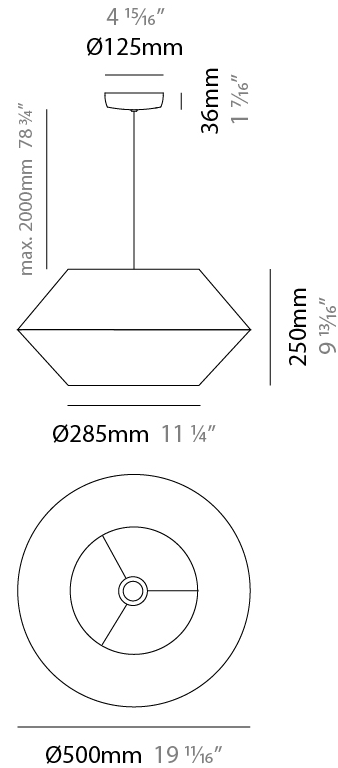

UKELELE SUSPENSION

D111084-

base number   Finish Options   -   Finish Options

1. To build a product code in our configurator select the specify button on the base model # product page
2. To build a manual product code on this datasheet choose from the options listed below in blue font and add the suffix to the base model #

GENERAL

Series: Ukelele
Brand: Ole
Division: Design
Mounting Type: Suspension
Mounting Location: Ceiling
Subcategory: Ambient

PHYSICAL

Shape: Abstract
Diameter (mm): 500
Diameter (in): 19 ¹¹/₁₆"
Height (mm): 250
Height (in): 9 ¹³/₁₆"
Max. Overall Height (mm): 2250
Max. Overall Height (in): 88 ⁹/₁₆"
Light Distribution: Direct
Weight (kg): 2.5
Weight (lbs): 5.5
Fixture Finish: BEI / BLK / BLU / COG / DGN / GRY / MRN / MOC / MUS / OLV / SIL / STN / TER / WHI
Holder Finish: MWH / MBK
Fixture Material: Fabric Cord / Metal
Cable Details: 2000mm Cable
Upon Request: Other fabric cord colors available upon request (see downloadable finish chart)

ELECTRICAL

Number of Lamps: 1
Lamp Type: LED Retrofit
Lamp Shape: A19
Bulb Included: Bulb Not Included
Max. Wattage Per Lamp (W): 15
Lamp Base: E26
Input Voltage (V): 120
Upon Request: 277Vac / GU24

LED

OPTICAL

RATINGS AND CERTIFICATIONS

Certified By: Certified for North American Standards
IP rating: IP20

PROJECT
TYPE
SPECIFIER
QUANTITY
DATE