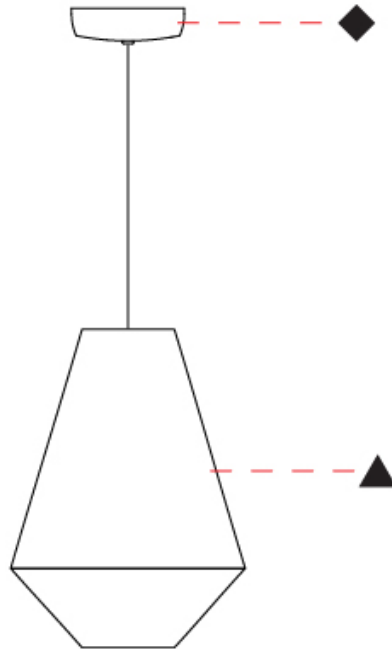

UKELELE SUSPENSION

D111082-

PROJECT

TYPE

SPECIFIER

QUANTITY

DATE

D