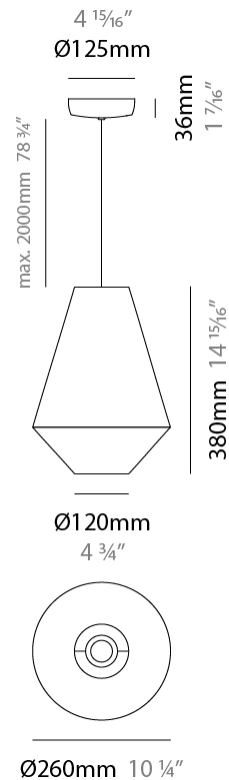

UKELELE SUSPENSION

D111082-

base number   Finish   Finish
Options   Options   Options

1. To build a product code in our configurator select the specify button on the base model # product page
2. To build a manual product code on this datasheet choose from the options listed below in blue font and add the suffix to the base model #

GENERAL

Series: Ukelele
Brand: Ole
Division: Design
Mounting Type: Suspension
Mounting Location: Ceiling
Subcategory: Ambient

PHYSICAL

Shape: Abstract
Diameter (mm): 260
Diameter (in): 10 ¼
Height (mm): 380
Height (in): 14 15/16
Max. Overall Height (mm): 2380
Max. Overall Height (in): 93 11/16
Light Distribution: Direct
Weight (kg): 1
Weight (lbs): 2.2
Fixture Finish: BEI / BLK / BLU / COG / DGN / GRY / MRN / MOC / MUS / OLV / SIL / STN / TER / WHI
Holder Finish: MWH / MBK
Fixture Material: Fabric Cord / Metal
Cable Details: 2000mm Cable
Upon Request: Other fabric cord colors available upon request (see downloadable finish chart)

ELECTRICAL

Number of Lamps: 1
Lamp Type: LED Retrofit
Lamp Shape: A19
Bulb Included: Bulb Not Included
Max. Wattage Per Lamp (W): 15
Lamp Base: E26
Input Voltage (V): 120
Upon Request: 277Vac / GU24

LED

OPTICAL

RATINGS AND CERTIFICATIONS

Certified By: Certified for North American Standards
IP rating: IP20

PROJECT
TYPE
SPECIFIER
QUANTITY
DATE