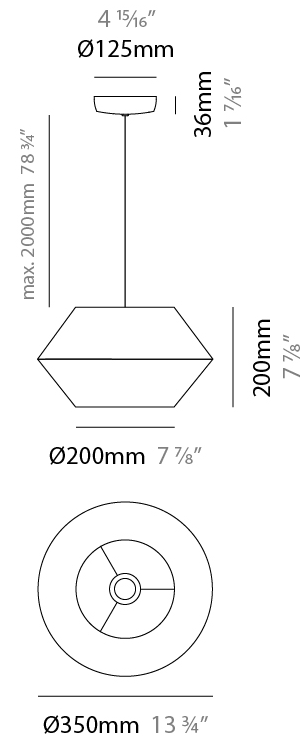

UKELELE SUSPENSION

D111083-

base number   Finish Options   -   Finish Options

1. To build a product code in our configurator select the specify button on the base model # product page
2. To build a manual product code on this datasheet choose from the options listed below in blue font and add the suffix to the base model #

GENERAL

Series: Ukelele
Brand: Ole
Division: Design
Mounting Type: Suspension
Mounting Location: Ceiling
Subcategory: Ambient

PHYSICAL

Shape: Abstract
Diameter (mm): 350
Diameter (in): 13 ³/₄
Height (mm): 200
Height (in): 7 ⁷/₈
Max. Overall Height (mm): 2200
Max. Overall Height (in): 86 ⁵/₈
Light Distribution: Direct
Weight (kg): 1.6
Weight (lbs): 3.5
Fixture Finish: BEI / BLK / BLU / COG / DGN / GRY / MRN / MOC / MUS / OLV / SIL / STN / TER / WHI
Holder Finish: MWH / MBK
Fixture Material: Fabric Cord / Metal
Cable Details: 2000mm Cable
Upon Request: Other fabric cord colors available upon request (see downloadable finish chart)

ELECTRICAL

Number of Lamps: 1
Lamp Type: LED Retrofit
Lamp Shape: A19
Bulb Included: Bulb Not Included
Max. Wattage Per Lamp (W): 15
Lamp Base: E26
Input Voltage (V): 120
Upon Request: 277Vac / GU24

LED

OPTICAL

RATINGS AND CERTIFICATIONS

Certified By: Certified for North American Standards
IP rating: IP20

PROJECT
TYPE
SPECIFIER
QUANTITY
DATE