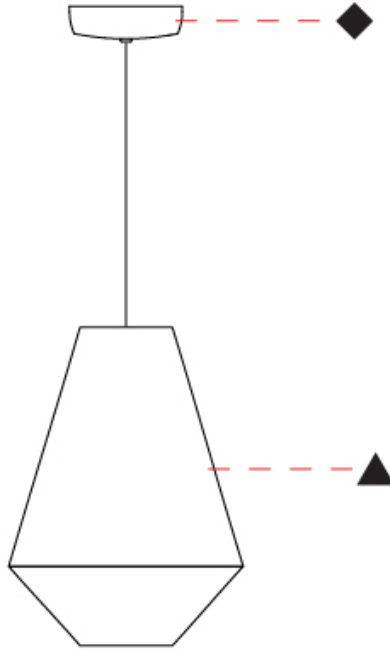

D111082-

PROJECT

TYPE

SPECIFIER

QUANTITY

DATE

D