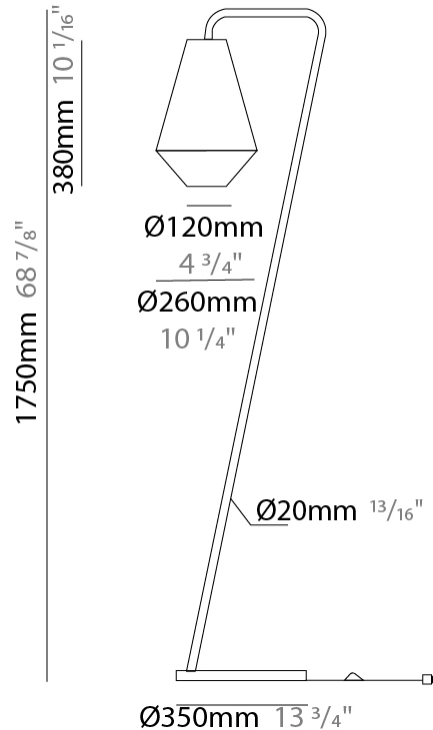

UKELELE PORTABLE

D114017-

base number   Finish
Options

1. To build a product code in our configurator select the specify button on the base model # product page
2. To build a manual product code on this datasheet choose from the options listed below in blue font and add the suffix to the base model #

GENERAL

Series: Ukelele
Brand: Ole
Division: Design
Mounting Type: Portable
Mounting Location: Floor
Subcategory: Ambient

PHYSICAL

Shape: Cone
Diameter (mm): 260
Diameter (in): 10 3/4
Height (mm): 1750
Height (in): 68 7/8
Light Distribution: Direct
Weight (kg): 9
Weight (lbs): 19.8
Diffuser: Cord Shade - Beige/Black/Blue/Brown/Dark
Green/Green/Gray/Lithium/Maroon/Marsala/Red/Silver/Stone/White
Fixture Finish: BEI / BLK / BLU / COG / DGN / GRY / MRN / MOC / MUS /
OLV / SIL / STN / TER / WHI
Holder Finish: Granulated White
Fixture Material: Fabric Cord / Metal
Upon Request: Other fabric cord colors available upon request (see
downloadable finish chart)

ELECTRICAL

Number of Lamps: 1
Lamp Type: LED Retrofit
Lamp Shape: A19
Bulb Included: Bulb Not Included
Max. Wattage Per Lamp (W): 15
Lamp Base: E26
Input Voltage (V): 120
Upon Request: 277Vac / GU24

LED

OPTICAL

RATINGS AND CERTIFICATIONS

Certified By: Certified for North American Standards
IP rating: IP20

PROJECT	_____
TYPE	_____
SPECIFIER	_____
QUANTITY	_____
DATE	_____