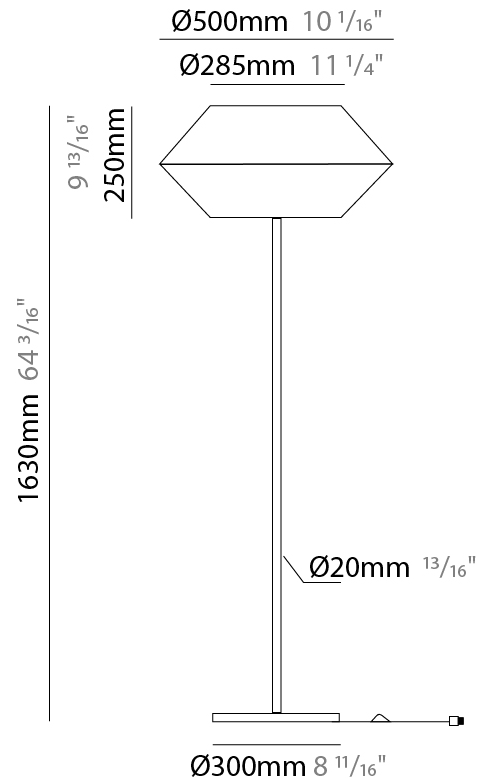

UKELELE PORTABLE

D114016-

base number   Finish
Options

1. To build a product code in our configurator select the specify button on the base model # product page
2. To build a manual product code on this datasheet choose from the options listed below in blue font and add the suffix to the base model #

GENERAL

Series: Ukelele
Brand: Ole
Division: Design
Mounting Type: Portable
Mounting Location: Floor
Subcategory: Ambient

PHYSICAL

Shape: Cone
Diameter (mm): 500
Diameter (in): 19 ¹¹/₁₆
Height (mm): 1630
Height (in): 64 ³/₁₆
Light Distribution: Direct
Weight (kg): 9
Weight (lbs): 19.8
Diffuser: Cord Shade - Beige/Black/Blue/Brown/Dark Green/Green/Gray/Lithium/Maroon/Marsala/Red/Silver/Stone/White
Fixture Finish: BEI / BLK / BLU / COG / DGN / GRY / MRN / MOC / MUS / OLV / SIL / STN / TER / WHI
Holder Finish: Granulated White
Fixture Material: Fabric Cord / Metal
Upon Request: Other fabric cord colors available upon request (see downloadable finish chart)

ELECTRICAL

Number of Lamps: 1
Lamp Type: LED Retrofit
Lamp Shape: A19
Bulb Included: Bulb Not Included
Max. Wattage Per Lamp (W): 15
Lamp Base: E26
Input Voltage (V): 120
Upon Request: 277Vac / GU24

LED

OPTICAL

RATINGS AND CERTIFICATIONS

Certified By: Certified for North American Standards
IP rating: IP20

PROJECT	_____
TYPE	_____
SPECIFIER	_____
QUANTITY	_____
DATE	_____