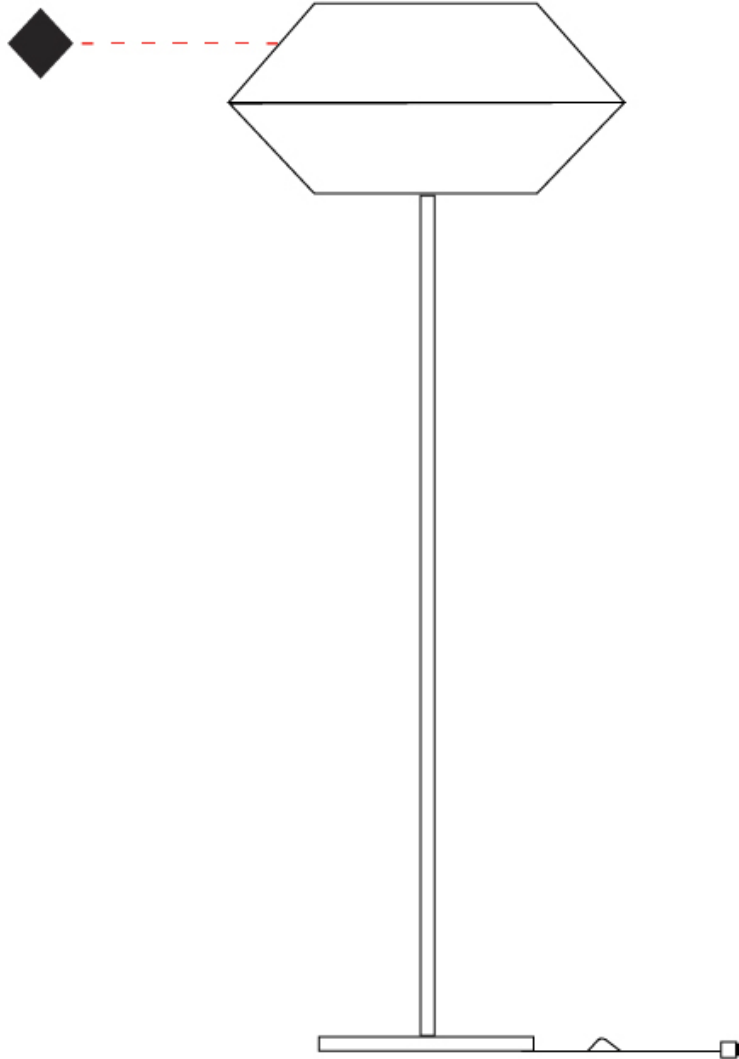

UKELELE PORTABLE

D114016-

PROJECT _____

TYPE _____

SPECIFIER _____

QUANTITY _____

DATE _____

D