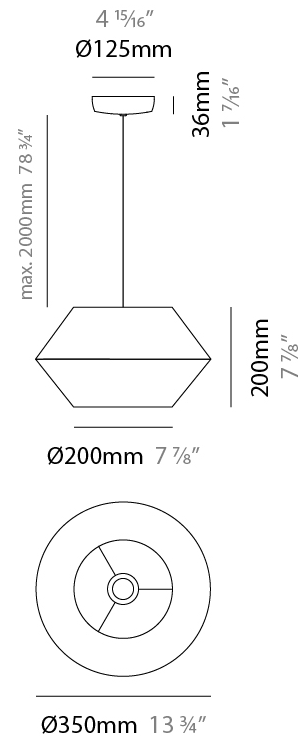

UKELELE SUSPENSION

D111083-

base number   Finish Options   -   Finish Options

1. To build a product code in our configurator select the specify button on the base model # product page
2. To build a manual product code on this datasheet choose from the options listed below in blue font and add the suffix to the base model #

GENERAL

Series: Ukelele
Brand: Ole
Division: Design
Mounting Type: Suspension
Mounting Location: Ceiling
Subcategory: Ambient

PHYSICAL

Shape: Abstract
Diameter (mm): 350
Diameter (in): 13 3/4
Height (mm): 200
Height (in): 7 7/8
Max. Overall Height (mm): 2200
Max. Overall Height (in): 86 5/8
Light Distribution: Direct
Weight (kg): 1.6
Weight (lbs): 3.5
Fixture Finish: BEI / BLK / BLU / COG / DGN / GRY / MRN / MOC / MUS / OLV / SIL / STN / TER / WHI
Holder Finish: MWH / MBK
Fixture Material: Fabric Cord / Metal
Cable Details: 2000mm Cable
Upon Request: Other fabric cord colors available upon request (see downloadable finish chart)

ELECTRICAL

Number of Lamps: 1
Lamp Type: LED Retrofit
Lamp Shape: A19
Bulb Included: Bulb Not Included
Max. Wattage Per Lamp (W): 15
Lamp Base: E26
Input Voltage (V): 120
Upon Request: 277Vac / GU24

LED

OPTICAL

RATINGS AND CERTIFICATIONS

Certified By: Certified for North American Standards
IP rating: IP20

PROJECT
TYPE
SPECIFIER
QUANTITY
DATE