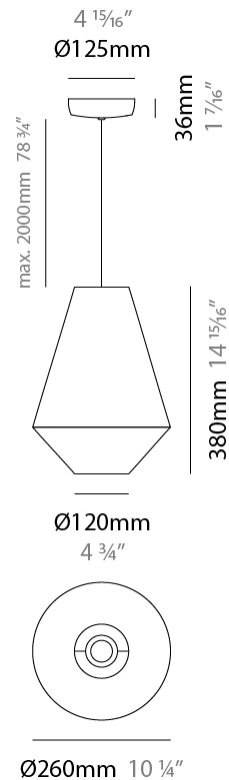

UKELELE SUSPENSION

D111082-

base number   Finish Options   -   Finish Options

1. To build a product code in our configurator select the specify button on the base model # product page
2. To build a manual product code on this datasheet choose from the options listed below in blue font and add the suffix to the base model #

GENERAL

Series: Ukelele
Brand: Ole
Division: Design
Mounting Type: Suspension
Mounting Location: Ceiling
Subcategory: Ambient

PHYSICAL

Shape: Abstract
Diameter (mm): 260
Diameter (in): 10 1/4
Height (mm): 380
Height (in): 14 15/16
Max. Overall Height (mm): 2380
Max. Overall Height (in): 93 11/16
Light Distribution: Direct
Weight (kg): 1
Weight (lbs): 2.2
Fixture Finish: BEI / BLK / BLU / COG / DGN / GRY / MRN / MOC / MUS / OLV / SIL / STN / TER / WHI
Holder Finish: MWH / MBK
Fixture Material: Fabric Cord / Metal
Cable Details: 2000mm Cable
Upon Request: Other fabric cord colors available upon request (see downloadable finish chart)

ELECTRICAL

Number of Lamps: 1
Lamp Type: LED Retrofit
Lamp Shape: A19
Bulb Included: Bulb Not Included
Max. Wattage Per Lamp (W): 15
Lamp Base: E26
Input Voltage (V): 120
Upon Request: 277Vac / GU24

LED

OPTICAL

RATINGS AND CERTIFICATIONS

Certified By: Certified for North American Standards
IP rating: IP20

PROJECT
TYPE
SPECIFIER
QUANTITY
DATE