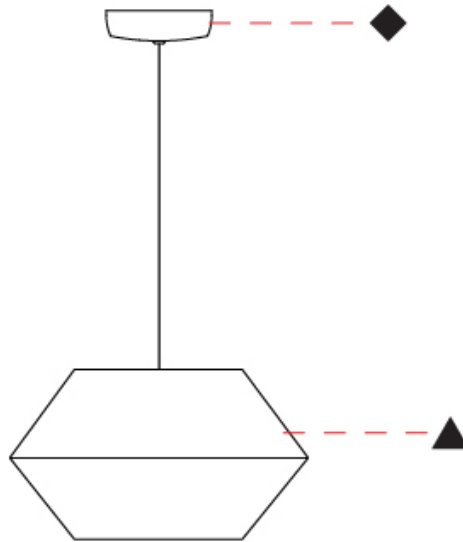

UKELELE SUSPENSION

D111083-

PROJECT

TYPE

SPECIFIER

QUANTITY

DATE

D