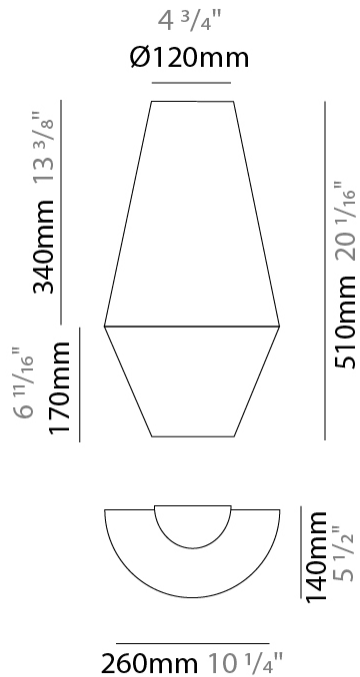

UKELELE SURFACE

D113032-

base number Finish
Options

1. To build a product code in our configurator select the specify button on the base model # product page
2. To build a manual product code on this datasheet choose from the options listed below in blue font and add the suffix to the base model #

GENERAL

Series: Ukelele
Partner: Ole
Division: Design
Installation: Surface
Product Type: Wall Surface
Mounting Location: Wall

PHYSICAL

Shape: Abstract
Length (mm): 260
Length (in): 10 3/4
Height (mm): 510
Depth (mm): 140
Height (in): 20 1/16
Depth (in): 5 1/2
Extension (mm): 140
Extension (in): 5 1/2
Weight (kg): 2
Weight (lbs): 4.4
Fixture Finish: BEI / BLK / BLU / COG / DGN / GRY / MRN / MOC / MUS / OLV / SIL / STN / TER / WHI
Holder Finish: White
Fixture Material: Fabric Cord / Metal
Primary Material: Fabric - Recycled
Upon Request: Other fabric cord colors available upon request (see downloadable finish chart)

ELECTRICAL

Number of Lamps: 2
Lamp Type: LED Retrofit
Lamp Shape: A19
Bulb Included: Bulb Not Included
Total Output Wattage (W): 24
Max. Wattage Per Lamp (W): 15
Lamp Base: E26
Input Voltage (V): 120
Upon Request: 277Vac / GU24

LED

OPTICAL

RATINGS AND CERTIFICATIONS

Certified By: Certified for North American Standards
IP rating: IP20

PROJECT
TYPE
SPECIFIER
QUANTITY
DATE