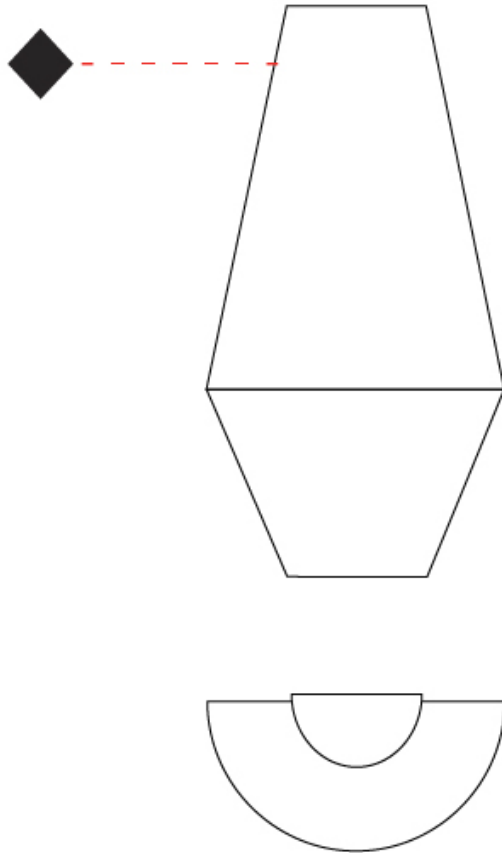

UKELELE SURFACE

D113032-

PROJECT

TYPE

SPECIFIER

QUANTITY

DATE

D