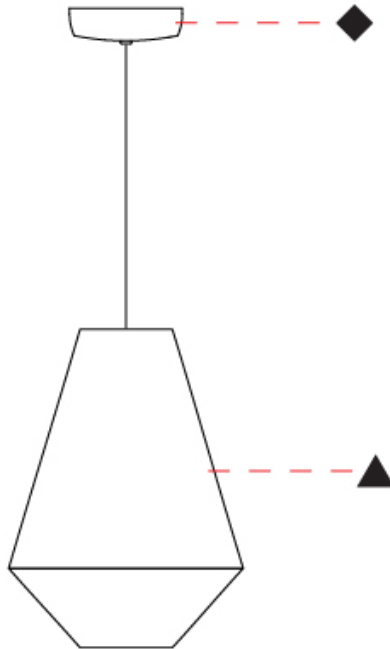

UKELELE SUSPENSION

D111082-

PROJECT
TYPE
SPECIFIER
QUANTITY
DATE

D