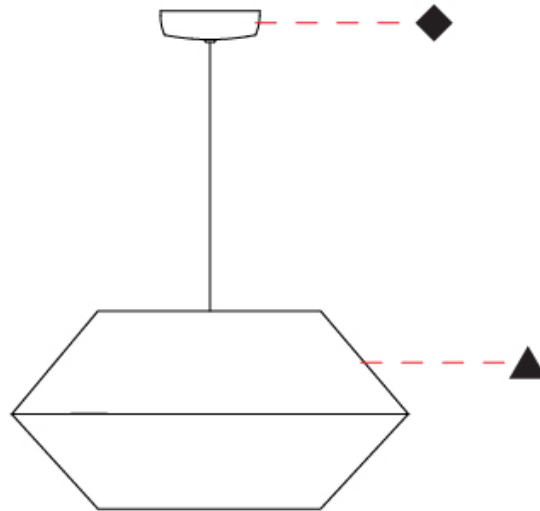

D111084-

PROJECT

TYPE

SPECIFIER

QUANTITY

DATE

D