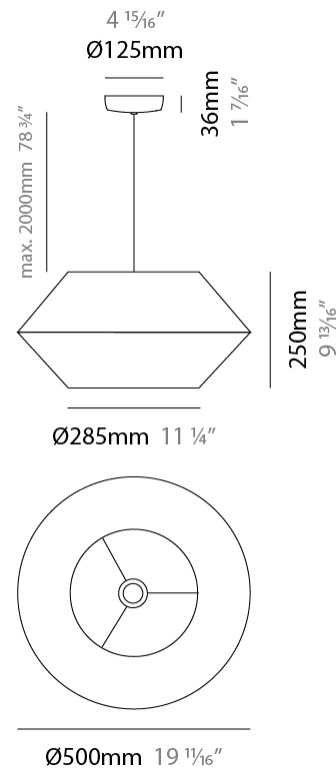

UKELELE SUSPENSION

D111084-

base number Finish
Options

1. To build a product code in our configurator select the specify button on the base model # product page
2. To build a manual product code on this datasheet choose from the options listed below in blue font and add the suffix to the base model #

GENERAL

Series: Ukelele
Partner: Ole
Division: Design
Installation: Suspension
Product Type: Pendant
Mounting Location: Ceiling

PHYSICAL

Shape: Abstract
Diameter (mm): 500
Diameter (in): 19 ¹¹/₁₆"
Height (mm): 250
Height (in): 9 ¹³/₁₆"
Max. Overall Height (mm): 2250
Max. Overall Height (in): 88 ⁹/₁₆"
Weight (kg): 2.5
Weight (lbs): 5.5
Fixture Finish: BEI / BLK / BLU / COG / DGN / GRY / MRN / MOC / MUS / OLV / SIL / STN / TER / WHI
Holder Finish: MBK
Fixture Material: Fabric Cord / Metal
Primary Material: Fabric - Recycled
Cable Details: 2000mm Cable
Upon Request: Other fabric cord colors available upon request (see downloadable finish chart) Matte White Holder

ELECTRICAL

Number of Lamps: 1
Lamp Type: LED Retrofit
Lamp Shape: A19
Bulb Included: Bulb Not Included
Max. Wattage Per Lamp (W): 15
Lamp Base: E26
Input Voltage (V): 120
Upon Request: 277Vac / GU24

LED

OPTICAL

RATINGS AND CERTIFICATIONS

Certified By: Certified for North American Standards
IP rating: IP20

PROJECT
TYPE
SPECIFIER
QUANTITY
DATE