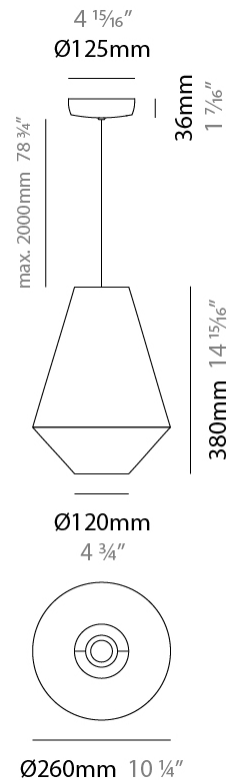

UKELELE SUSPENSION

D111082-

base number   Finish Options   -   Finish Options

1. To build a product code in our configurator select the specify button on the base model # product page
2. To build a manual product code on this datasheet choose from the options listed below in blue font and add the suffix to the base model #

GENERAL

Series: Ukelele
Brand: Ole
Division: Design
Mounting Type: Suspension
Mounting Location: Ceiling
Subcategory: Ambient

PHYSICAL

Shape: Abstract
Diameter (mm): 260
Diameter (in): 10 ¼
Height (mm): 380
Height (in): 14 15/16
Max. Overall Height (mm): 2380
Max. Overall Height (in): 93 11/16
Light Distribution: Direct
Weight (kg): 1
Weight (lbs): 2.2
Fixture Finish: BEI / BLK / BLU / COG / DGN / GRY / MRN / MOC / MUS / OLV / SIL / STN / TER / WHI
Holder Finish: MWH / MBK
Fixture Material: Fabric Cord / Metal
Cable Details: 2000mm Cable
Upon Request: Other fabric cord colors available upon request (see downloadable finish chart)

ELECTRICAL

Number of Lamps: 1
Lamp Type: LED Retrofit
Lamp Shape: A19
Bulb Included: Bulb Not Included
Max. Wattage Per Lamp (W): 15
Lamp Base: E26
Input Voltage (V): 120
Upon Request: 277Vac / GU24

LED

OPTICAL

RATINGS AND CERTIFICATIONS

Certified By: Certified for North American Standards
IP rating: IP20

PROJECT
TYPE
SPECIFIER
QUANTITY
DATE