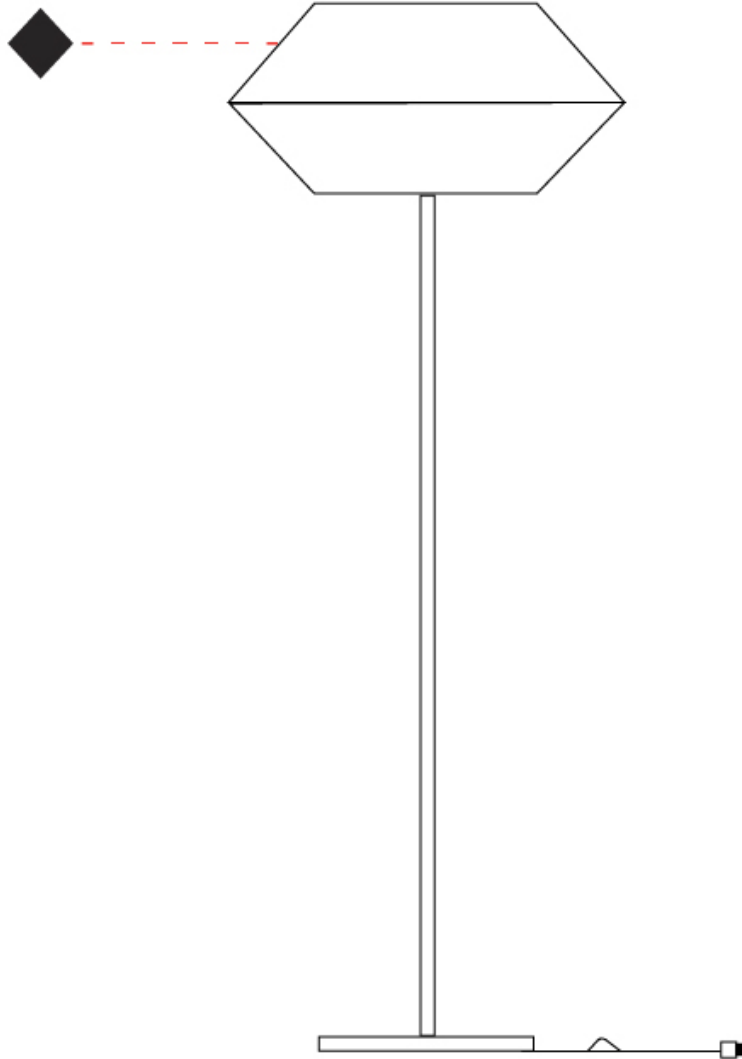

UKELELE PORTABLE

D114016-

PROJECT	_____
TYPE	_____
SPECIFIER	_____
QUANTITY	_____
DATE	_____

D