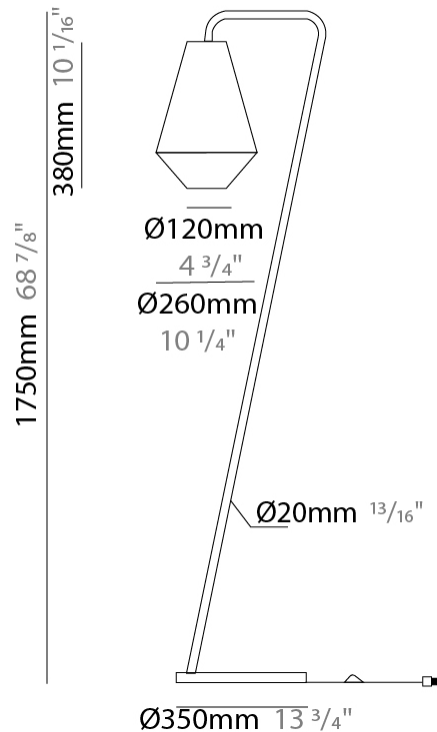

UKELELE PORTABLE

D114017-

base number Finish
Options

1. To build a product code in our configurator select the specify button on the base model # product page
2. To build a manual product code on this datasheet choose from the options listed below in blue font and add the suffix to the base model #

GENERAL

Series: Ukelele
Partner: Ole
Division: Design
Installation: Portable
Product Type: Floor
Mounting Location: Floor

PHYSICAL

Shape: Cone
Diameter (mm): 260
Diameter (in): 10 1/4
Height (mm): 1750
Height (in): 68 7/8
Weight (kg): 9
Weight (lbs): 19.8
Diffuser: Cord Shade - Beige/Black/Blue/Brown/Dark
Green/Green/Gray/Lithium/Maroon/Marsala/Red/Silver/Stone/White
Fixture Finish: BEI / BLK / BLU / COG / DGN / GRY / MRN / MOC / MUS / OLV / SIL / STN / TER / WHI
Holder Finish: Granulated White
Fixture Material: Fabric Cord / Metal
Primary Material: Fabric - Recycled
Upon Request: Other fabric cord colors available upon request (see downloadable finish chart)

ELECTRICAL

Number of Lamps: 1
Lamp Type: LED Retrofit
Lamp Shape: A19
Bulb Included: Bulb Not Included
Max. Wattage Per Lamp (W): 15
Lamp Base: E26
Input Voltage (V): 120
Upon Request: 277Vac / GU24

LED

OPTICAL

RATINGS AND CERTIFICATIONS

Certified By: Certified for North American Standards
IP rating: IP20

PROJECT
TYPE
SPECIFIER
QUANTITY
DATE