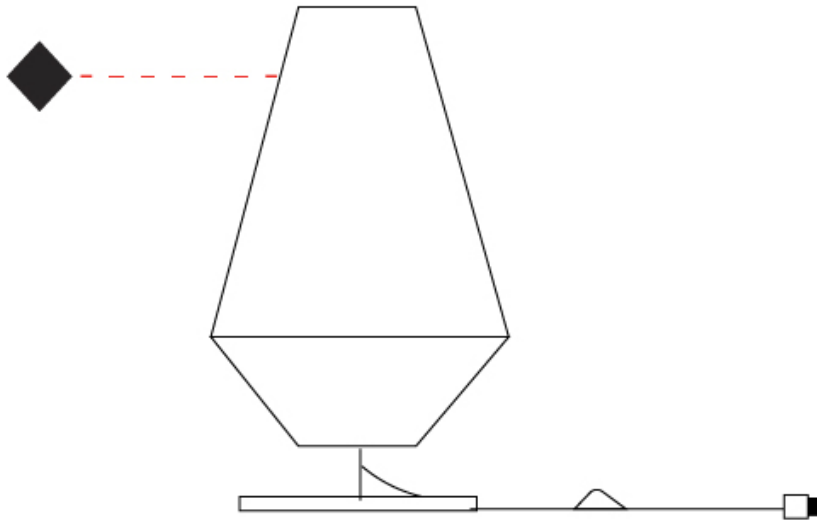

UKELELE PORTABLE

D114015-

PROJECT

TYPE

SPECIFIER

QUANTITY

DATE

D