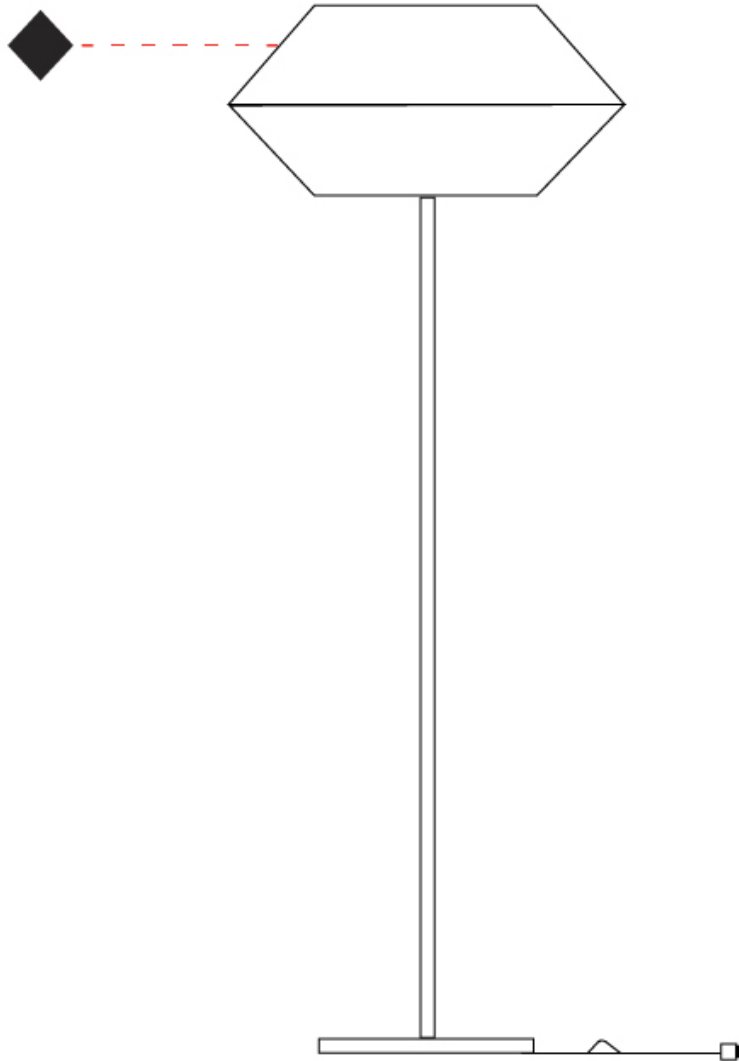

UKELELE PORTABLE

D114016-

PROJECT

TYPE

SPECIFIER

QUANTITY

DATE

D