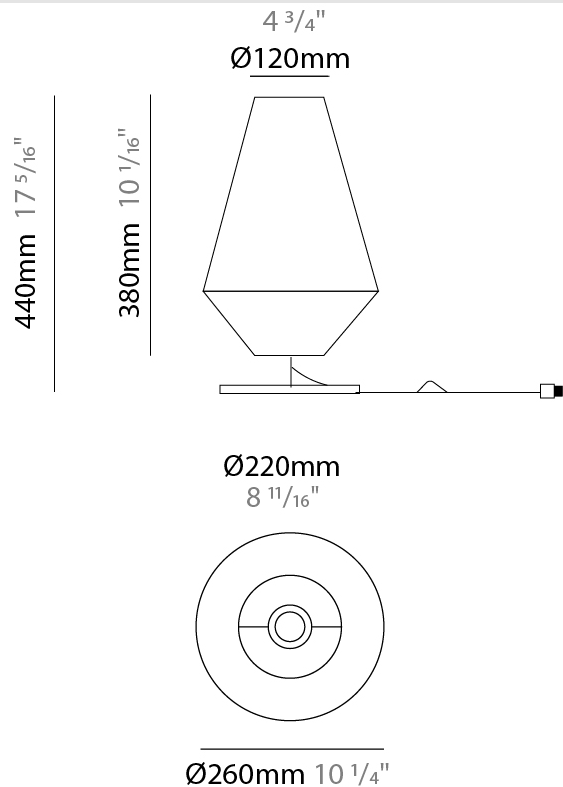

UKELELE PORTABLE

D114015-

base number Finish
Options

PROJECT
TYPE
SPECIFIER
QUANTITY
DATE

1. To build a product code in our configurator select the specify button on the base model # product page
2. To build a manual product code on this datasheet choose from the options listed below in blue font and add the suffix to the base model #

GENERAL

Series: Ukelele
Brand: Ole
Division: Design
Mounting Type: Portable
Mounting Location: Table
Subcategory: Ambient

PHYSICAL

Shape: Cone
Diameter (mm): 260
Diameter (in): 10 1/4
Height (mm): 440
Height (in): 17 5/16
Light Distribution: Direct
Weight (kg): 2
Weight (lbs): 4.4
Diffuser: Cord Shade - Beige/Black/Blue/Brown/Dark Green/Green/Gray/Lithium/Maroon/Marsala/Red/Silver/Stone/White
Fixture Finish: BEI / BLK / BLU / COG / DGN / GRY / MRN / MOC / MUS / OLV / SIL / STN / TER / WHI
Holder Finish: Granulated White
Fixture Material: Fabric Cord / Metal
Upon Request: Other fabric cord colors available upon request (see downloadable finish chart)

ELECTRICAL

Number of Lamps: 1
Lamp Type: LED Retrofit
Lamp Shape: A19
Bulb Included: Bulb Not Included
Max. Wattage Per Lamp (W): 15
Lamp Base: E26
Input Voltage (V): 120
Upon Request: 277Vac / GU24

LED

OPTICAL

RATINGS AND CERTIFICATIONS

Certified By: Certified for North American Standards
IP rating: IP20