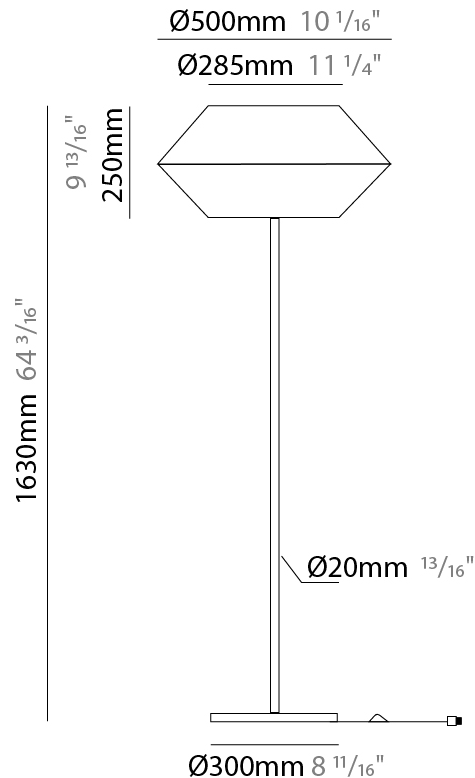

UKELELE PORTABLE

D114016-

base number   Finish
Options

1. To build a product code in our configurator select the specify button on the base model # product page
2. To build a manual product code on this datasheet choose from the options listed below in blue font and add the suffix to the base model #

GENERAL

Series: Ukelele
Partner: Ole
Division: Design
Installation: Portable
Product Type: Floor
Mounting Location: Floor

PHYSICAL

Shape: Cone
Diameter (mm): 500
Diameter (in): 19 ¹¹/₁₆
Height (mm): 1630
Height (in): 64 ³/₁₆
Weight (kg): 9
Weight (lbs): 19.8
Diffuser: Cord Shade - Beige/Black/Blue/Brown/Dark
Green/Green/Gray/Lithium/Maroon/Marsala/Red/Silver/Stone/White
Fixture Finish: BEI / BLK / BLU / COG / DGN / GRY / MRN / MOC / MUS /
OLV / SIL / STN / TER / WHI
Holder Finish: Granulated White
Fixture Material: Fabric Cord / Metal
Primary Material: Fabric - Recycled
Upon Request: Other fabric cord colors available upon request (see
downloadable finish chart)

ELECTRICAL

Number of Lamps: 1
Lamp Type: LED Retrofit
Lamp Shape: A19
Bulb Included: Bulb Not Included
Max. Wattage Per Lamp (W): 15
Lamp Base: E26
Input Voltage (V): 120
Upon Request: 277Vac / GU24

LED

OPTICAL

RATINGS AND CERTIFICATIONS

Certified By: Certified for North American Standards
IP rating: IP20

PROJECT	_____
TYPE	_____
SPECIFIER	_____
QUANTITY	_____
DATE	_____