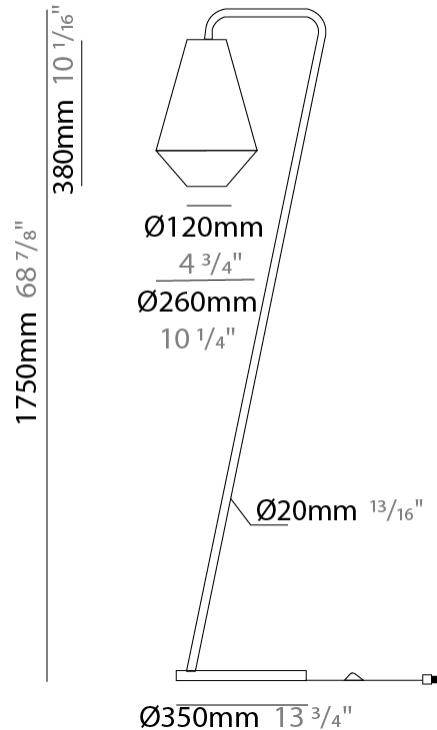

UKELELE PORTABLE

D114017-

base number   Finish
Options

1. To build a product code in our configurator select the specify button on the base model # product page
2. To build a manual product code on this datasheet choose from the options listed below in blue font and add the suffix to the base model #

GENERAL

Series: Ukelele
Brand: Ole
Division: Design
Mounting Type: Portable
Mounting Location: Floor
Subcategory: Ambient

PHYSICAL

Shape: Cone
Diameter (mm): 260
Diameter (in): 10 3/4
Height (mm): 1750
Height (in): 68 7/8
Light Distribution: Direct
Weight (kg): 9
Weight (lbs): 19.8
Diffuser: Cord Shade - Beige/Black/Blue/Brown/Dark
Green/Green/Gray/Lithium/Maroon/Marsala/Red/Silver/Stone/White
Fixture Finish: BEI / BLK / BLU / COG / DGN / GRY / MRN / MOC / MUS /
OLV / SIL / STN / TER / WHI
Holder Finish: Granulated White
Fixture Material: Fabric Cord / Metal
Upon Request: Other fabric cord colors available upon request (see
downloadable finish chart)

ELECTRICAL

Number of Lamps: 1
Lamp Type: LED Retrofit
Lamp Shape: A19
Bulb Included: Bulb Not Included
Max. Wattage Per Lamp (W): 15
Lamp Base: E26
Input Voltage (V): 120
Upon Request: 277Vac / GU24

LED

OPTICAL

RATINGS AND CERTIFICATIONS

Certified By: Certified for North American Standards
IP rating: IP20

PROJECT	_____
TYPE	_____
SPECIFIER	_____
QUANTITY	_____
DATE	_____