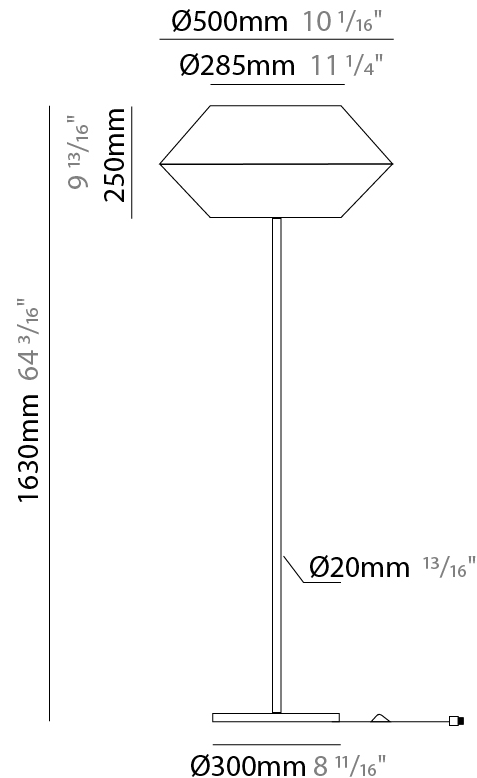

UKELELE PORTABLE

D114016-

base number   Finish
Options

1. To build a product code in our configurator select the specify button on the base model # product page
2. To build a manual product code on this datasheet choose from the options listed below in blue font and add the suffix to the base model #

GENERAL

Series: Ukelele
Brand: Ole
Division: Design
Mounting Type: Portable
Mounting Location: Floor
Subcategory: Ambient

PHYSICAL

Shape: Cone
Diameter (mm): 500
Diameter (in): 19 ¹¹/₁₆"
Height (mm): 1630
Height (in): 64 ³/₁₆"
Light Distribution: Direct
Weight (kg): 9
Weight (lbs): 19.8
Diffuser: Cord Shade - Beige/Black/Blue/Brown/Dark Green/Green/Gray/Lithium/Maroon/Marsala/Red/Silver/Stone/White
Fixture Finish: BEI / BLK / BLU / COG / DGN / GRY / MRN / MOC / MUS / OLV / SIL / STN / TER / WHI
Holder Finish: Granulated White
Fixture Material: Fabric Cord / Metal
Upon Request: Other fabric cord colors available upon request (see downloadable finish chart)

ELECTRICAL

Number of Lamps: 1
Lamp Type: LED Retrofit
Lamp Shape: A19
Bulb Included: Bulb Not Included
Max. Wattage Per Lamp (W): 15
Lamp Base: E26
Input Voltage (V): 120
Upon Request: 277Vac / GU24

LED

OPTICAL

RATINGS AND CERTIFICATIONS

Certified By: Certified for North American Standards
IP rating: IP20

PROJECT	_____
TYPE	_____
SPECIFIER	_____
QUANTITY	_____
DATE	_____