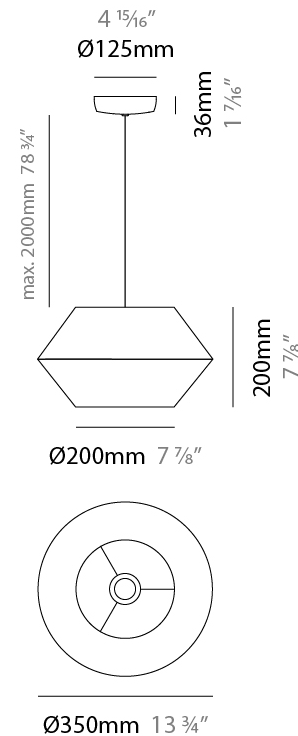

UKELELE SUSPENSION

D111083-

base number   Finish Options   -   Finish Options

1. To build a product code in our configurator select the specify button on the base model # product page
2. To build a manual product code on this datasheet choose from the options listed below in blue font and add the suffix to the base model #

GENERAL

Series: Ukelele
Brand: Ole
Division: Design
Mounting Type: Suspension
Mounting Location: Ceiling
Subcategory: Ambient

PHYSICAL

Shape: Abstract
Diameter (mm): 350
Diameter (in): 13 ¾
Height (mm): 200
Height (in): 7 ⅞
Max. Overall Height (mm): 2200
Max. Overall Height (in): 86 ⅝
Light Distribution: Direct
Weight (kg): 1.6
Weight (lbs): 3.5
Fixture Finish: BEI / BLK / BLU / COG / DGN / GRY / MRN / MOC / MUS / OLV / SIL / STN / TER / WHI
Holder Finish: MWH / MBK
Fixture Material: Fabric Cord / Metal
Cable Details: 2000mm Cable
Upon Request: Other fabric cord colors available upon request (see downloadable finish chart)

ELECTRICAL

Number of Lamps: 1
Lamp Type: LED Retrofit
Lamp Shape: A19
Bulb Included: Bulb Not Included
Max. Wattage Per Lamp (W): 15
Lamp Base: E26
Input Voltage (V): 120
Upon Request: 277Vac / GU24

LED

OPTICAL

RATINGS AND CERTIFICATIONS

Certified By: Certified for North American Standards
IP rating: IP20

PROJECT
TYPE
SPECIFIER
QUANTITY
DATE