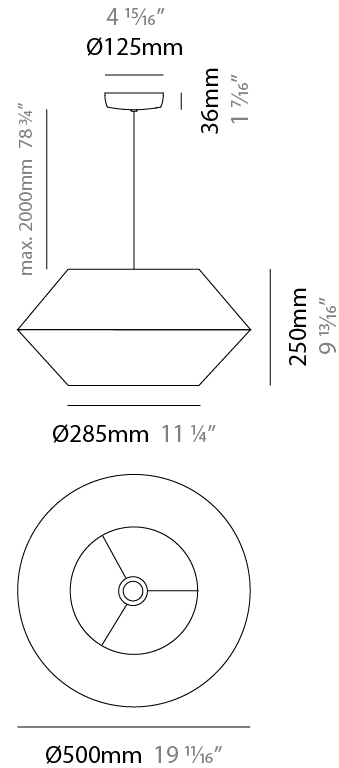

UKELELE SUSPENSION

D111084-

base number   Finish Options   Finish Options

1. To build a product code in our configurator select the specify button on the base model # product page
2. To build a manual product code on this datasheet choose from the options listed below in blue font and add the suffix to the base model #

GENERAL

Series: Ukelele
Brand: Ole
Division: Design
Mounting Type: Suspension
Mounting Location: Ceiling
Subcategory: Ambient

PHYSICAL

Shape: Abstract
Diameter (mm): 500
Diameter (in): 19 11/16
Height (mm): 250
Height (in): 9 13/16
Max. Overall Height (mm): 2250
Max. Overall Height (in): 88 9/16
Light Distribution: Direct
Weight (kg): 2.5
Weight (lbs): 5.5
Fixture Finish: BEI / BLK / BLU / COG / DGN / GRY / MRN / MOC / MUS / OLV / SIL / STN / TER / WHI
Holder Finish: MWH / MBK
Fixture Material: Fabric Cord / Metal
Cable Details: 2000mm Cable
Upon Request: Other fabric cord colors available upon request (see downloadable finish chart)

ELECTRICAL

Number of Lamps: 1
Lamp Type: LED Retrofit
Lamp Shape: A19
Bulb Included: Bulb Not Included
Max. Wattage Per Lamp (W): 15
Lamp Base: E26
Input Voltage (V): 120
Upon Request: 277Vac / GU24

LED

OPTICAL

RATINGS AND CERTIFICATIONS

Certified By: Certified for North American Standards
IP rating: IP20

PROJECT
TYPE
SPECIFIER
QUANTITY
DATE