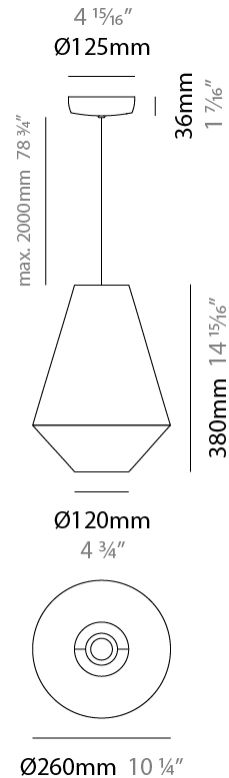

UKELELE SUSPENSION

D111082-

base number   Finish Options   Finish Options

1. To build a product code in our configurator select the specify button on the base model # product page
2. To build a manual product code on this datasheet choose from the options listed below in blue font and add the suffix to the base model #

GENERAL

Series: Ukelele
Brand: Ole
Division: Design
Mounting Type: Suspension
Mounting Location: Ceiling
Subcategory: Ambient

PHYSICAL

Shape: Abstract
Diameter (mm): 260
Diameter (in): 10 ¼
Height (mm): 380
Height (in): 14 15/16
Max. Overall Height (mm): 2380
Max. Overall Height (in): 93 11/16
Light Distribution: Direct
Weight (kg): 1
Weight (lbs): 2.2
Fixture Finish: BEI / BLK / BLU / COG / DGN / GRY / MRN / MOC / MUS / OLV / SIL / STN / TER / WHI
Holder Finish: MWH / MBK
Fixture Material: Fabric Cord / Metal
Cable Details: 2000mm Cable
Upon Request: Other fabric cord colors available upon request (see downloadable finish chart)

ELECTRICAL

Number of Lamps: 1
Lamp Type: LED Retrofit
Lamp Shape: A19
Bulb Included: Bulb Not Included
Max. Wattage Per Lamp (W): 15
Lamp Base: E26
Input Voltage (V): 120
Upon Request: 277Vac / GU24

LED

OPTICAL

RATINGS AND CERTIFICATIONS

Certified By: Certified for North American Standards
IP rating: IP20

PROJECT
TYPE
SPECIFIER
QUANTITY
DATE