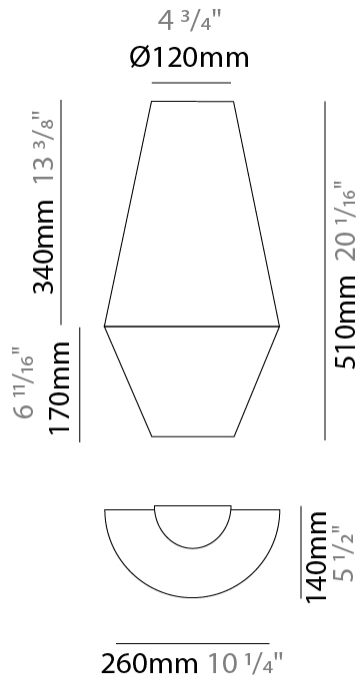

UKELELE SURFACE

D113032-

base number Finish
Options

PROJECT
TYPE
SPECIFIER
QUANTITY
DATE

1. To build a product code in our configurator select the specify button on the base model # product page
2. To build a manual product code on this datasheet choose from the options listed below in blue font and add the suffix to the base model #

GENERAL

Series: Ukelele
Brand: Ole
Division: Design
Mounting Type: Surface
Mounting Location: Wall
Subcategory: Ambient

PHYSICAL

Shape: Abstract
Length (mm): 260
Length (in): 10 3/4
Height (mm): 510
Depth (mm): 140
Height (in): 20 1/16
Depth (in): 5 1/2
Extension (mm): 140
Extension (in): 5 1/2
Light Distribution: Direct
Weight (kg): 2
Weight (lbs): 4.4
Fixture Finish: BEI / BLK / BLU / COG / DGN / GRY / MRN / MOC / MUS / OLV / SIL / STN / TER / WHI
Holder Finish: White
Fixture Material: Fabric Cord / Metal
Upon Request: Other fabric cord colors available upon request (see downloadable finish chart)

ELECTRICAL

Number of Lamps: 2
Lamp Type: LED Retrofit
Lamp Shape: A19
Bulb Included: Bulb Not Included
Total Output Wattage (W): 24
Max. Wattage Per Lamp (W): 15
Lamp Base: E26
Input Voltage (V): 120
Upon Request: 277Vac / GU24

LED

OPTICAL

RATINGS AND CERTIFICATIONS

Certified By: Certified for North American Standards
IP rating: IP20