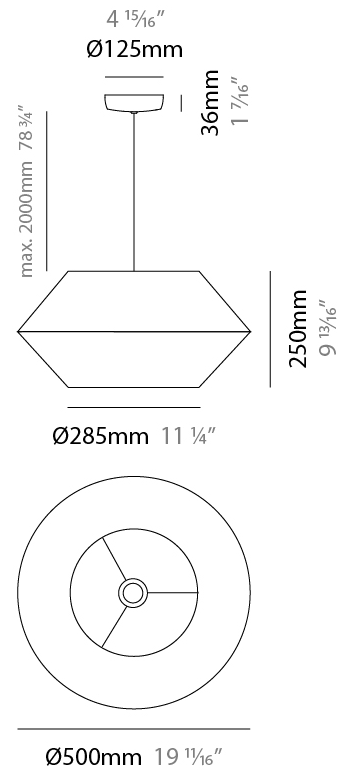

UKELELE SUSPENSION

D111084-

base number   Finish Options   Finish Options

1. To build a product code in our configurator select the specify button on the base model # product page
2. To build a manual product code on this datasheet choose from the options listed below in blue font and add the suffix to the base model #

GENERAL

Series: Ukelele
Brand: Ole
Division: Design
Mounting Type: Suspension
Mounting Location: Ceiling
Subcategory: Ambient

PHYSICAL

Shape: Abstract
Diameter (mm): 500
Diameter (in): 19 ¹¹/₁₆"
Height (mm): 250
Height (in): 9 ¹³/₁₆"
Max. Overall Height (mm): 2250
Max. Overall Height (in): 88 ⁹/₁₆"
Light Distribution: Direct
Weight (kg): 2.5
Weight (lbs): 5.5
Fixture Finish: BEI / BLK / BLU / COG / DGN / GRY / MRN / MOC / MUS / OLV / SIL / STN / TER / WHI
Holder Finish: MWH / MBK
Fixture Material: Fabric Cord / Metal
Cable Details: 2000mm Cable
Upon Request: Other fabric cord colors available upon request (see downloadable finish chart)

ELECTRICAL

Number of Lamps: 1
Lamp Type: LED Retrofit
Lamp Shape: A19
Bulb Included: Bulb Not Included
Max. Wattage Per Lamp (W): 15
Lamp Base: E26
Input Voltage (V): 120
Upon Request: 277Vac / GU24

LED

OPTICAL

RATINGS AND CERTIFICATIONS

Certified By: Certified for North American Standards
IP rating: IP20

PROJECT
TYPE
SPECIFIER
QUANTITY
DATE