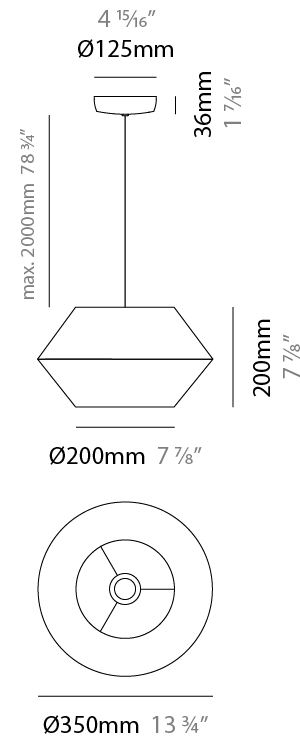

UKELELE SUSPENSION

D111083-

base number   Finish Options   -   Finish Options

1. To build a product code in our configurator select the specify button on the base model # product page
2. To build a manual product code on this datasheet choose from the options listed below in blue font and add the suffix to the base model #

GENERAL

Series: Ukelele
Brand: Ole
Division: Design
Mounting Type: Suspension
Mounting Location: Ceiling
Subcategory: Ambient

PHYSICAL

Shape: Abstract
Diameter (mm): 350
Diameter (in): 13 3/4
Height (mm): 200
Height (in): 7 7/8
Max. Overall Height (mm): 2200
Max. Overall Height (in): 86 5/8
Light Distribution: Direct
Weight (kg): 1.6
Weight (lbs): 3.5
Fixture Finish: BEI / BLK / BLU / COG / DGN / GRY / MRN / MOC / MUS / OLV / SIL / STN / TER / WHI
Holder Finish: MWH / MBK
Fixture Material: Fabric Cord / Metal
Cable Details: 2000mm Cable
Upon Request: Other fabric cord colors available upon request (see downloadable finish chart)

ELECTRICAL

Number of Lamps: 1
Lamp Type: LED Retrofit
Lamp Shape: A19
Bulb Included: Bulb Not Included
Max. Wattage Per Lamp (W): 15
Lamp Base: E26
Input Voltage (V): 120
Upon Request: 277Vac / GU24

LED

OPTICAL

RATINGS AND CERTIFICATIONS

Certified By: Certified for North American Standards
IP rating: IP20

PROJECT
TYPE
SPECIFIER
QUANTITY
DATE