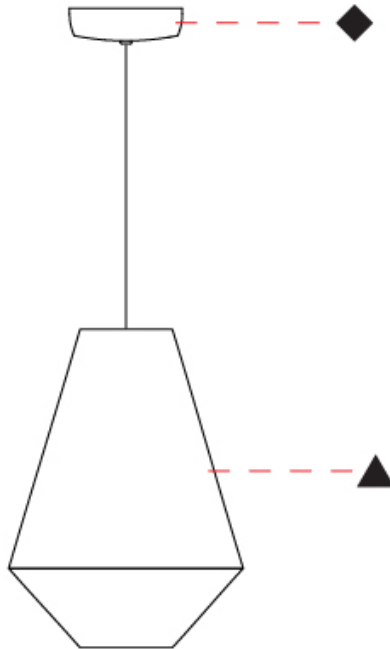

UKELELE SUSPENSION

D111082-

PROJECT

TYPE

SPECIFIER

QUANTITY

DATE

D