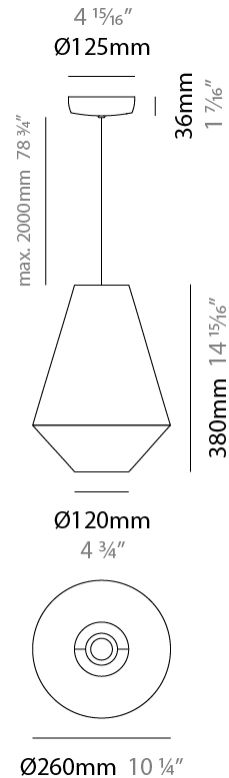

UKELELE SUSPENSION

D111082-

base number   Finish Options   -   Finish Options

1. To build a product code in our configurator select the specify button on the base model # product page
2. To build a manual product code on this datasheet choose from the options listed below in blue font and add the suffix to the base model #

GENERAL

Series: Ukelele
Brand: Ole
Division: Design
Mounting Type: Suspension
Mounting Location: Ceiling
Subcategory: Ambient

PHYSICAL

Shape: Abstract
Diameter (mm): 260
Diameter (in): 10 1/4
Height (mm): 380
Height (in): 14 15/16
Max. Overall Height (mm): 2380
Max. Overall Height (in): 93 11/16
Light Distribution: Direct
Weight (kg): 1
Weight (lbs): 2.2
Fixture Finish: BEI / BLK / BLU / COG / DGN / GRY / MRN / MOC / MUS / OLV / SIL / STN / TER / WHI
Holder Finish: MWH / MBK
Fixture Material: Fabric Cord / Metal
Cable Details: 2000mm Cable
Upon Request: Other fabric cord colors available upon request (see downloadable finish chart)

ELECTRICAL

Number of Lamps: 1
Lamp Type: LED Retrofit
Lamp Shape: A19
Bulb Included: Bulb Not Included
Max. Wattage Per Lamp (W): 15
Lamp Base: E26
Input Voltage (V): 120
Upon Request: 277Vac / GU24

LED

OPTICAL

RATINGS AND CERTIFICATIONS

Certified By: Certified for North American Standards
IP rating: IP20

PROJECT
TYPE
SPECIFIER
QUANTITY
DATE