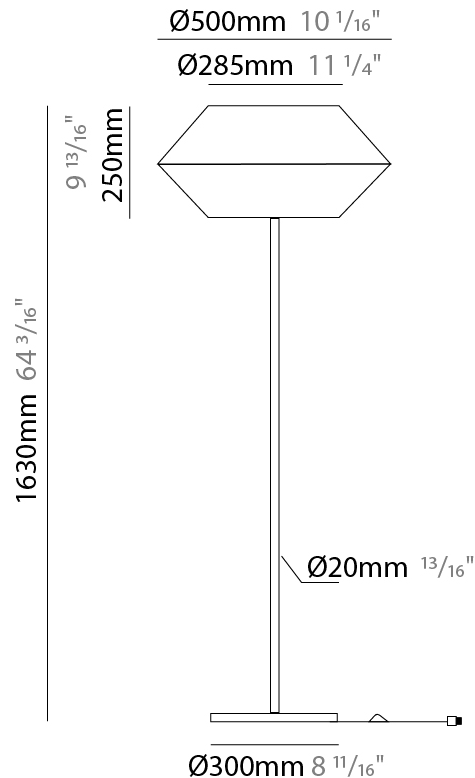

UKELELE PORTABLE

D114016-

base number   Finish
Options

1. To build a product code in our configurator select the specify button on the base model # product page
2. To build a manual product code on this datasheet choose from the options listed below in blue font and add the suffix to the base model #

GENERAL

Series: Ukelele
Partner: Ole
Division: Design
Installation: Portable
Product Type: Floor
Mounting Location: Floor

PHYSICAL

Shape: Cone
Diameter (mm): 500
Diameter (in): 19 ¹¹/₁₆"
Height (mm): 1630
Height (in): 64 ³/₁₆"
Weight (kg): 9
Weight (lbs): 19.8
Diffuser: Cord Shade - Beige/Black/Blue/Brown/Dark
Green/Green/Gray/Lithium/Maroon/Marsala/Red/Silver/Stone/White
Fixture Finish: BEI / BLK / BLU / COG / DGN / GRY / MRN / MOC / MUS / OLV / SIL / STN / TER / WHI
Holder Finish: Granulated White
Fixture Material: Fabric Cord / Metal
Primary Material: Fabric - Recycled
Upon Request: Other fabric cord colors available upon request (see downloadable finish chart)

ELECTRICAL

Number of Lamps: 1
Lamp Type: LED Retrofit
Lamp Shape: A19
Bulb Included: Bulb Not Included
Max. Wattage Per Lamp (W): 15
Lamp Base: E26
Input Voltage (V): 120
Upon Request: 277Vac / GU24

LED

OPTICAL

RATINGS AND CERTIFICATIONS

Certified By: Certified for North American Standards
IP rating: IP20

PROJECT	_____
TYPE	_____
SPECIFIER	_____
QUANTITY	_____
DATE	_____