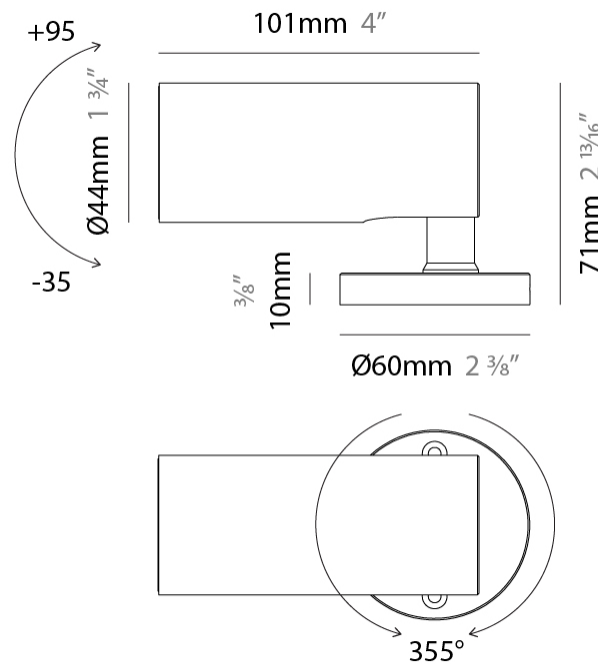

GENERAL

Series: Vario
Subseries: Vario 40
Brand: Unonovesette
Division: Exterior
Mounting Type: Surface
Mounting Location: Above Ground
Subcategory: Flood

PHYSICAL

Shape: Cylinder
Diameter (mm): 44
Diameter (in): 1 3/4
Height (mm): 101
Height (in): 4
Light Distribution: Adjustable / Direct
Weight (kg): 0.27
Weight (lbs): 0.59
Installation Requirement: Surface mounted / Spike / Tree strap
Diffuser: Extra clear tempered / Frosted glass 3mm
Fixture Finish: ANA / ANB / ASB / PSB
Fixture Material: Anodized Aluminum 6026 / Machined Aged Brass
Cable Details: 350mm NS20N PCP 2x0.5 mm2

ELECTRICAL

Lamp Type: LED
Total Output Wattage (W): 2.6
Dimming: Non-Dimmable / 0-10V Dimming
Driver Included: No
Driver Location: Remote
Driver Type: Constant Voltage - Universal
Driver Class: Class 2
Input Voltage (V): 120 - 277
Output Voltage (V): 24

LED

Number of LEDs: 1
Color Temperature (°K): 2200 / 2700 / 3000 / 4000
Nominal Lumen (lm): 110 / 160 / 210 / 270
CRI: >90 CRI
Lamp Life (hrs): 100000

OPTICAL

Optic°: 10 / 23 / 43 / 10x40 / 40x10
Beam Angle: Narrow / Medium / Wide / Elliptical
Adjustability: Rotational 355°

RATINGS AND CERTIFICATIONS

Certified By: Certified for North American Standards
IP rating: IP66
IK Rating: IK07