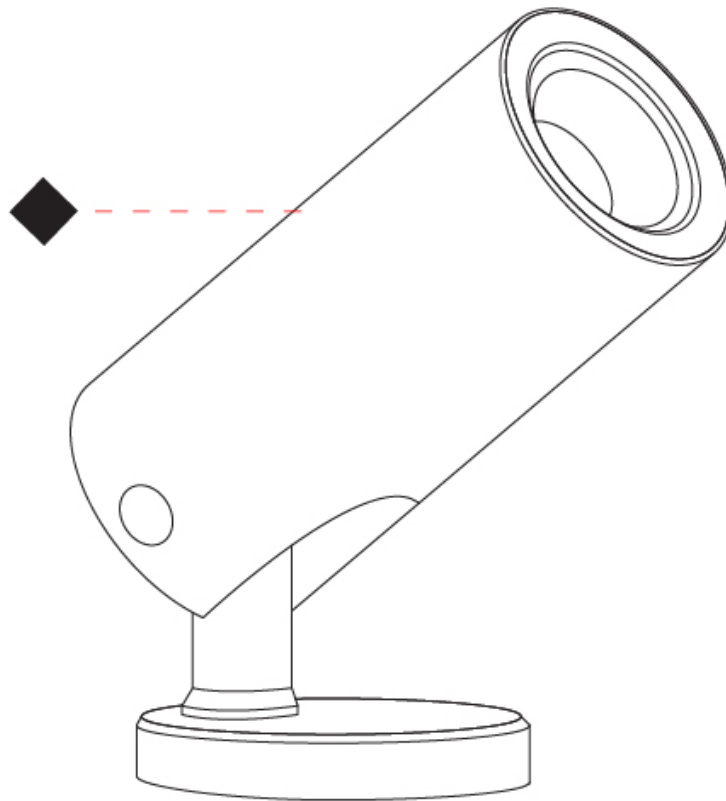

VARIO 40 SURFACE

E12F0002-

PROJECT

TYPE

SPECIFIER

QUANTITY

DATE

E