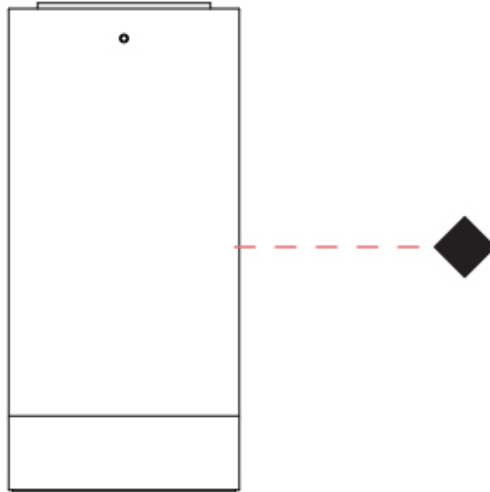

E12C0000-

PROJECT

TYPE

SPECIFIER

QUANTITY

DATE