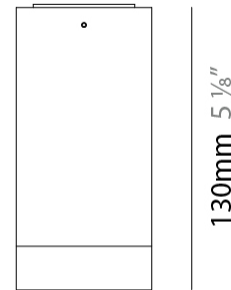

PROJECT	
TYPE	
SPECIFIER	
QUANTITY	
DATE	

VARIO 60 P HV SURFACE

E12C0000-

base number	Color Temperature	Finish Options	Lens Options

1. To build a product code in our configurator select the specify button on the base model # product page
2. To build a manual product code on this datasheet choose from the options listed below in blue font and add the suffix to the base model #

GENERAL

Series: Vario
Subseries: Vario 60 P HV
Brand: Unonovesette
Division: Exterior
Mounting Type: Surface
Mounting Location: Ceiling
Subcategory: Downlight

PHYSICAL

Shape: Cylinder
Diameter (mm): 62
Diameter (in): 2 7/16
Height (mm): 130
Height (in): 5 1/8
Light Distribution: Direct
Diffuser: Extra clear tempered / Frosted glass 6mm
Fixture Finish: ABA / ANA / ASB
Fixture Material: Machined Anticorodal Aluminium

ELECTRICAL

Lamp Type: LED
Input Wattage (W): 9
Dimming: Non-Dimming / Phase Dimming (120vac Only)
Driver Included: Yes
Driver Location: Integrated
Driver Type: Constant Current 120Vac
Driver Class: Class 2
Input Voltage (V): 120
Upon Request: Remote: 0-10Vdc Dimming

LED

Number of LEDs: 1
Color Temperature (°K): 2700 / 3000 / 4000
Max. Delivered Lumen (lm): 720 (3000)
CRI: >90 CRI
Lamp Life (hrs): 100000

OPTICAL

Optic°: 10 / 30 / 50 / 1045
Adjustability: Rotational 355°

RATINGS AND CERTIFICATIONS

Certified By: Certified for North American Standards
IP rating: IP66
IK Rating: IK08