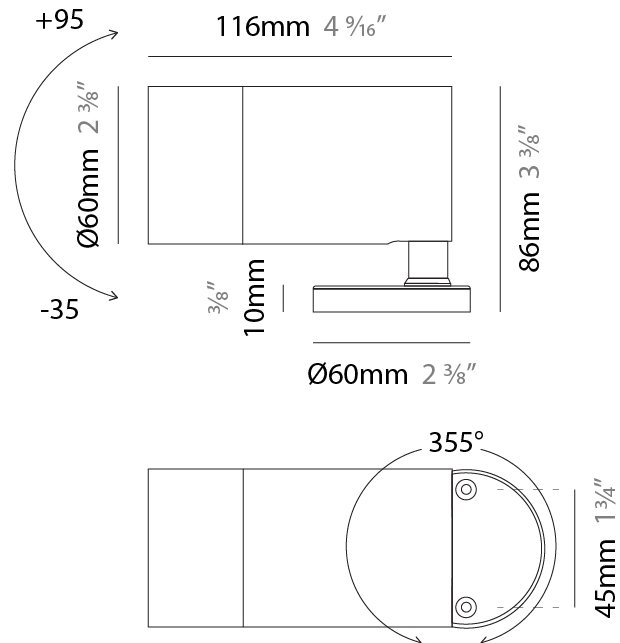

1. To build a product code in our configurator select the specify button on the base model # product page
2. To build a manual product code on this datasheet choose from the options listed below in blue font and add the suffix to the base model #

GENERAL

Series: Vario
Subseries: Vario 60
Brand: Unonovesette
Division: Exterior
Mounting Type: Surface
Mounting Location: Above Ground
Subcategory: Flood

PHYSICAL

Shape: Cylinder
Diameter (mm): 60
Diameter (in): 2 ³/₈
Height (mm): 116
Height (in): 4 ⁹/₁₆
Light Distribution: Adjustable / Direct
Weight (kg): 0.5
Weight (lbs): 1.102
Installation Requirement: Surface mounted / Spike / Tree strap
Diffuser: Extra clear tempered / Frosted glass 6mm
Fixture Finish: ABA / ANA / ASB
Fixture Material: Machined Anticorodal Aluminium
Cable Details: 350mm NS20N PCP 2x0.5 mm2

ELECTRICAL

Lamp Type: LED
Total Output Wattage (W): 12
Dimming: Phase Dimming (120Vac Only)
Driver Included: No
Driver Location: Remote
Driver Type: Constant Current - Universal
Driver Class: Class 2
Input Voltage (V): 120 - 277
Constant Current (MA): 350

LED

Number of LEDs: 1
Color Temperature (°K): 1800-3000 - Dim to Warm
Max. Delivered Lumen (lm): 824 to 22
CRI: >90 CRI
Lamp Life (hrs): 100000
Special LEDs offerings: Dim to Warm

OPTICAL

Optic°: 20 / 40
Adjustability: Rotational 355°

RATINGS AND CERTIFICATIONS

Certified By: Certified for North American Standards
IP rating: IP66
IK Rating: IK08