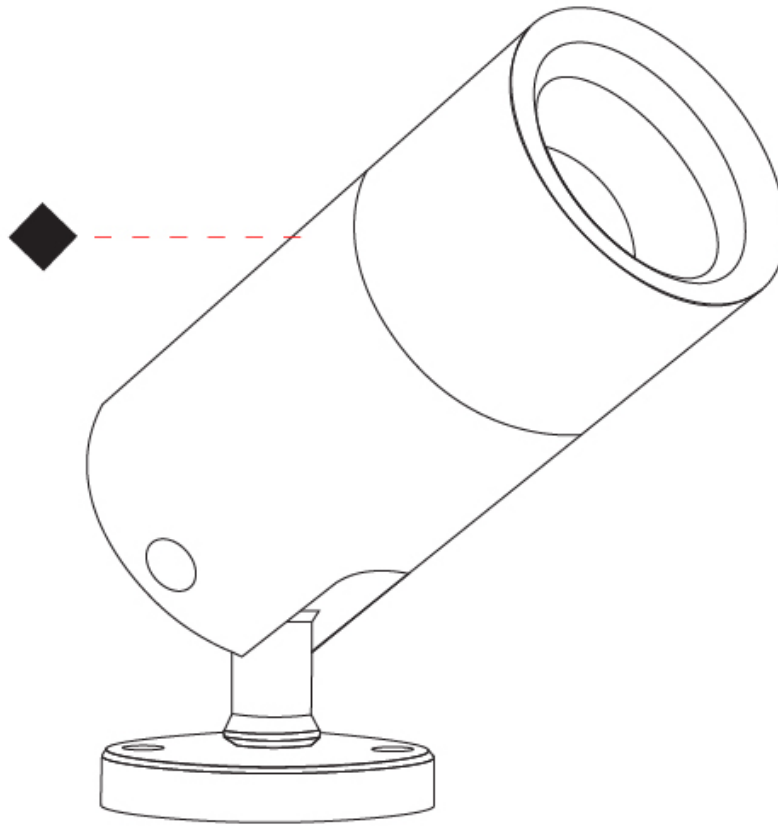

E12F0004-

PROJECT	_____
TYPE	_____
SPECIFIER	_____
QUANTITY	_____
DATE	_____

E