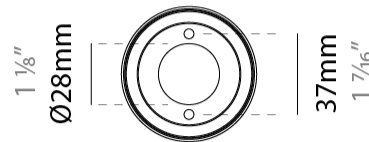

Ø62mm 2 7/16"