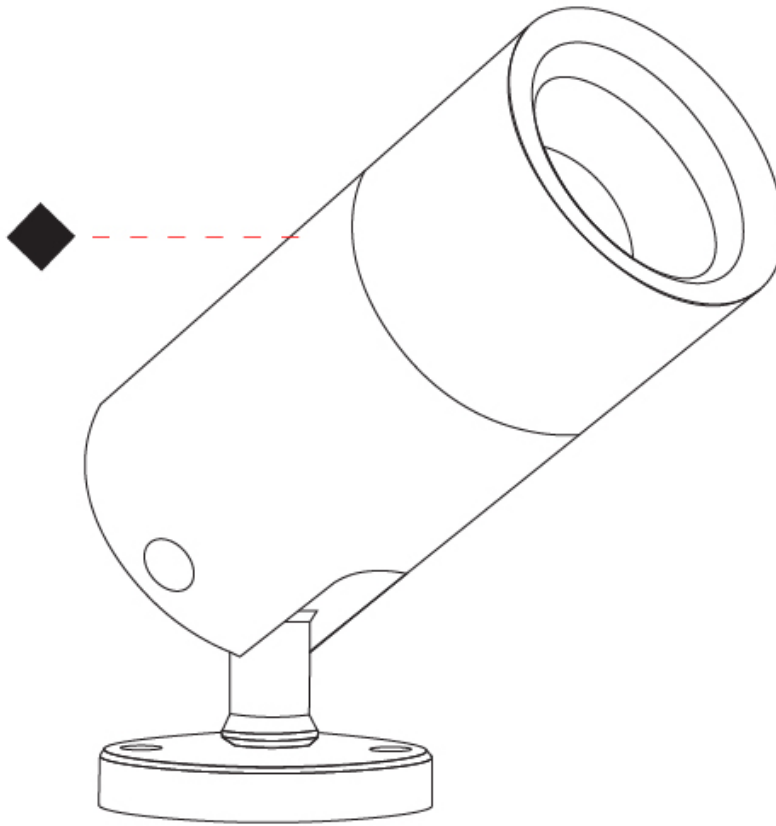

VARIO 60 SURFACE

E12F0005-

PROJECT _____

TYPE _____

SPECIFIER _____

QUANTITY _____

DATE _____

E