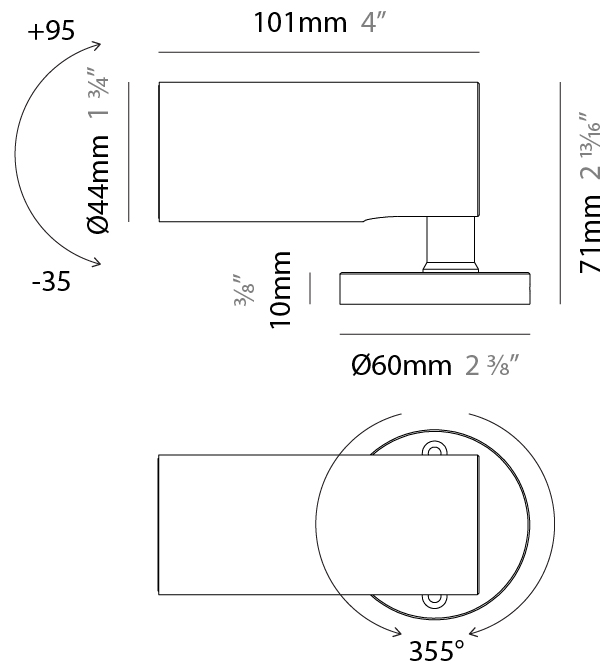

GENERAL

Series: Vario
Subseries: Vario 40
Brand: Unonovesette
Division: Exterior
Mounting Type: Surface
Mounting Location: Above Ground
Subcategory: Flood

PHYSICAL

Shape: Cylinder
Diameter (mm): 44
Diameter (in): 1 3/4
Height (mm): 101
Height (in): 4
Light Distribution: Adjustable / Direct
Weight (kg): 0.27
Weight (lbs): 0.59
Installation Requirement: Surface mounted / Spike / Tree strap
Diffuser: Extra clear tempered / Frosted glass 3mm
Fixture Finish: ANA / ANB / ASB / PSB
Fixture Material: Anodized Aluminum 6026 / Machined Aged Brass
Cable Details: 350mm NS20N PCP 2x0.5 mm2

ELECTRICAL

Lamp Type: LED
Total Output Wattage (W): 3.6
Dimming: Non-Dimmable / 0-10V Dimming
Driver Included: No
Driver Location: Remote
Driver Type: Constant Voltage - Universal
Driver Class: Class 2
Input Voltage (V): 120 - 277
Output Voltage (V): 24

LED

Number of LEDs: 1
Color Temperature (*K): 2200 / 2700 / 3000 / 4000
Nominal Lumen (lm): 173 / 233 / 283 / 343
CRI: >90 CRI
Lamp Life (hrs): 100000

OPTICAL

Optic°: 10 / 23 / 43 / 10x40 / 40x10
Beam Angle: Narrow / Medium / Wide / Elliptical
Adjustability: Rotational 355°

RATINGS AND CERTIFICATIONS

Certified By: Certified for North American Standards
IP rating: IP66
IK Rating: IK07