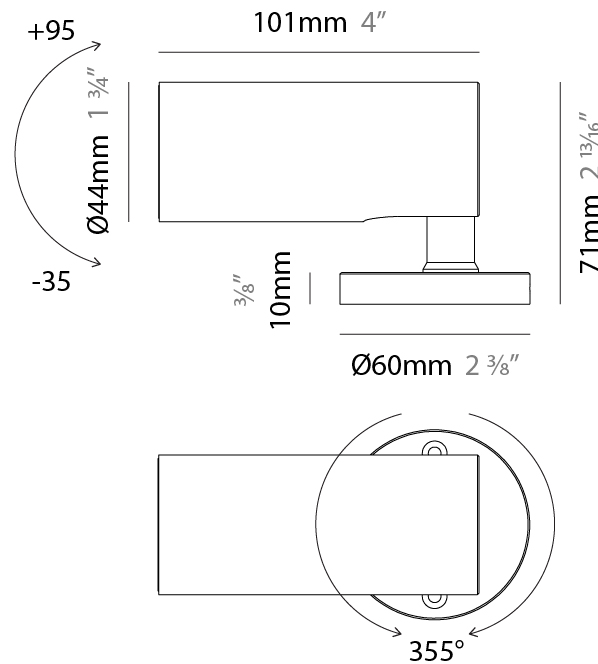

GENERAL

Series: Vario
Subseries: Vario 40
Brand: Unonovesette
Division: Exterior
Mounting Type: Surface
Mounting Location: Above Ground
Subcategory: Flood

PHYSICAL

Shape: Cylinder
Diameter (mm): 44
Diameter (in): 1 3/4
Height (mm): 101
Height (in): 4
Light Distribution: Adjustable / Direct
Weight (kg): 0.27
Weight (lbs): 0.59
Installation Requirement: Surface mounted / Spike / Tree strap
Diffuser: Extra clear tempered / Frosted glass 3mm
Fixture Finish: ABA / ANA / ASB
Fixture Material: Anodized Aluminum 6026 / Machined Aged Brass
Cable Details: 350mm NS20N PCP 2x0.5 mm2

ELECTRICAL

Lamp Type: LED
Total Output Wattage (W): 3.6
Dimming: Non-Dimmable / 0-10V Dimming
Driver Included: No
Driver Location: Remote
Driver Type: Constant Voltage - Universal
Driver Class: Class 2
Input Voltage (V): 120 - 277
Output Voltage (V): 24

LED

Number of LEDs: 1
Color Temperature (*K): 2200 / 2700 / 3000 / 4000
Nominal Lumen (lm): 173 / 233 / 283 / 343
CRI: >90 CRI
Lamp Life (hrs): 100000

OPTICAL

Optic°: 10 / 23 / 43 / 10x40 / 40x10
Beam Angle: Narrow / Medium / Wide / Elliptical
Adjustability: Rotational 355°

RATINGS AND CERTIFICATIONS

Certified By: Certified for North American Standards
IP rating: IP66
IK Rating: IK07