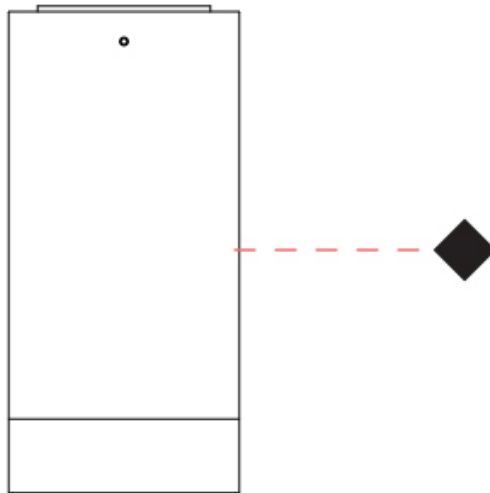

E12C0000-

PROJECT

TYPE

SPECIFIER

QUANTITY

DATE