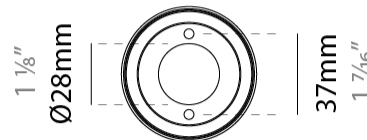

GENERAL

Series: Vario
 Subseries: Vario 60 P HV
 Brand: Unonovesette
 Division: Exterior
 Mounting Type: Surface
 Mounting Location: Ceiling
 Subcategory: Downlight

PHYSICAL

Shape: Cylinder
 Diameter (mm): 62
 Diameter (in): 2 7/16
 Height (mm): 130
 Height (in): 5 1/8
 Light Distribution: Direct
 Diffuser: Extra clear tempered / Frosted glass 6mm
 Fixture Finish: [ABA](#) / [ANA](#) / [ASB](#)
 Fixture Material: Machined Anticorodal Aluminium

LED

Number of LEDs: 1
 Color Temperature (°K): [2700](#) / [3000](#) / [4000](#)
 Max. Delivered Lumen (lm): 720 (3000)
 CRI: >90 CRI
 Lamp Life (hrs): 100000

OPTICAL

Optic°: [10](#) / [30](#) / [50](#) / [1045](#)
 Adjustability: Rotational 355°

RATINGS AND CERTIFICATIONS

Certified By: Certified for North American Standards
 IP rating: IP66
 IK Rating: IK08

130mm 5 1/8"

Ø62mm 2 7/16"

1 1/8"
 Ø28mm

37mm
 1 7/16"

E12C0000-

PROJECT