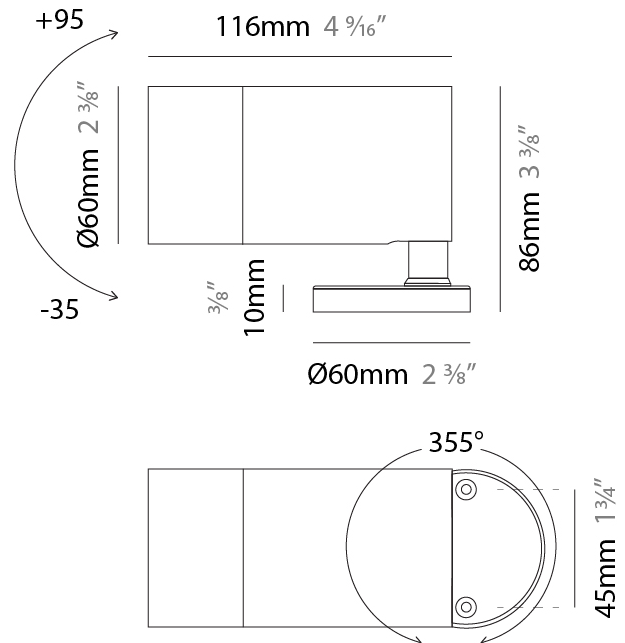

1. To build a product code in our configurator select the specify button on the base model # product page
2. To build a manual product code on this datasheet choose from the options listed below in blue font and add the suffix to the base model #

GENERAL

Series: Vario
Subseries: Vario 60
Brand: Unonovesette
Division: Exterior
Mounting Type: Surface
Mounting Location: Above Ground
Subcategory: Flood

PHYSICAL

Shape: Cylinder
Diameter (mm): 60
Diameter (in): 2 3/8
Height (mm): 116
Height (in): 4 9/16
Light Distribution: Adjustable / Direct
Weight (kg): 0.5
Weight (lbs): 1.102
Installation Requirement: Surface mounted / Spike / Tree strap
Diffuser: Extra clear tempered / Frosted glass 6mm
Fixture Finish: [ABA](#) / [ANA](#) / [ASB](#)
Fixture Material: Machined Anticorodal Aluminium
Cable Details: 350mm NS20N PCP 2x0.5 mm2

ELECTRICAL

Lamp Type: LED
Total Output Wattage (W): 12
Dimming: Phase Dimming (120Vac Only)
Driver Included: No
Driver Location: Remote
Driver Type: Constant Current - Universal
Driver Class: Class 2
Input Voltage (V): 120 - 277
Constant Current (MA): 350

LED

Number of LEDs: 1
Color Temperature (°K): 1800-3000 - Dim to Warm
Max. Delivered Lumen (lm): 824 to 22
CRI: >90 CRI
Lamp Life (hrs): 100000
Special LEDs offerings: Dim to Warm

OPTICAL

Optic°: [20](#) / [40](#)
Adjustability: Rotational 355°

RATINGS AND CERTIFICATIONS

Certified By: Certified for North American Standards
IP rating: IP66
IK Rating: IK08