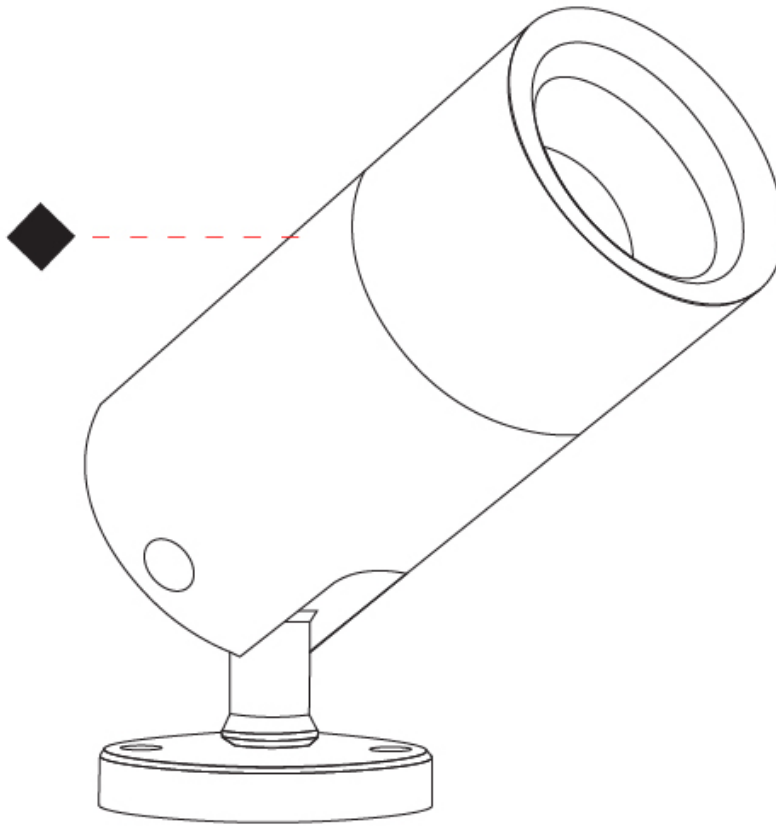

E12F0007-

PROJECT	_____
TYPE	_____
SPECIFIER	_____
QUANTITY	_____
DATE	_____

E