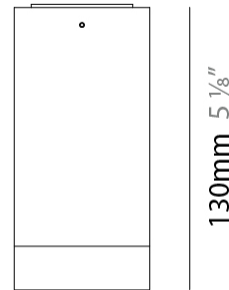

PROJECT	_____
TYPE	_____
SPECIFIER	_____
QUANTITY	_____
DATE	_____

VARIO 60 P HV SURFACE

E12C0000-

base number	Color	Finish	Lens
	Temperature	Options	Options

1. To build a product code in our configurator select the specify button on the base model # product page
2. To build a manual product code on this datasheet choose from the options listed below in blue font and add the suffix to the base model #

GENERAL

Series: Vario
Subseries: Vario 60 P HV
Brand: Unonovesette
Division: Exterior
Mounting Type: Surface
Mounting Location: Ceiling
Subcategory: Downlight

PHYSICAL

Shape: Cylinder
Diameter (mm): 62
Diameter (in): 2 7/16
Height (mm): 130
Height (in): 5 1/8
Light Distribution: Direct
Diffuser: Extra clear tempered / Frosted glass 6mm
Fixture Finish: ABA / ANA / ASB
Fixture Material: Machined Anticorodal Aluminium

ELECTRICAL

Lamp Type: LED
Input Wattage (W): 9
Dimming: Non-Dimming / Phase Dimming (120vac Only)
Driver Included: Yes
Driver Location: Integrated
Driver Type: Constant Current 120Vac
Driver Class: Class 2
Input Voltage (V): 120
Upon Request: Remote: 0-10Vdc Dimming

LED

Number of LEDs: 1
Color Temperature (°K): 2700 / 3000 / 4000
Max. Delivered Lumen (lm): 720 (3000)
CRI: >90 CRI
Lamp Life (hrs): 100000

OPTICAL

Optic°: 10 / 30 / 50 / 1045
Adjustability: Rotational 355°

RATINGS AND CERTIFICATIONS

Certified By: Certified for North American Standards
IP rating: IP66
IK Rating: IK08