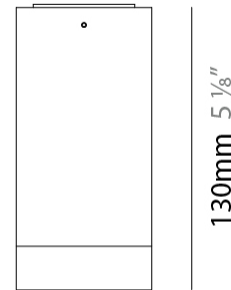

PROJECT	_____
TYPE	_____
SPECIFIER	_____
QUANTITY	_____
DATE	_____

VARIO 60 P HV SURFACE

E12C0000-

base number	Color	Finish	Lens
	Temperature	Options	Options

1. To build a product code in our configurator select the specify button on the base model # product page
2. To build a manual product code on this datasheet choose from the options listed below in blue font and add the suffix to the base model #

GENERAL

Series: Vario
Subseries: Vario 60 P HV
Brand: Unonovesette
Division: Exterior
Mounting Type: Surface
Mounting Location: Ceiling
Subcategory: Downlight

PHYSICAL

Shape: Cylinder
Diameter (mm): 62
Diameter (in): 2 7/16
Height (mm): 130
Height (in): 5 1/8
Light Distribution: Direct
Diffuser: Extra clear tempered / Frosted glass 6mm
Fixture Finish: ABA / ANA / ASB
Fixture Material: Machined Anticorodal Aluminium

ELECTRICAL

Lamp Type: LED
Input Wattage (W): 9
Dimming: Non-Dimming / Phase Dimming (120vac Only)
Driver Included: Yes
Driver Location: Integrated
Driver Type: Constant Current 120Vac
Driver Class: Class 2
Input Voltage (V): 120
Upon Request: Remote: 0-10Vdc Dimming

LED

Number of LEDs: 1
Color Temperature (°K): 2700 / 3000 / 4000
Max. Delivered Lumen (lm): 720 (3000)
CRI: >90 CRI
Lamp Life (hrs): 100000

OPTICAL

Optic°: 10 / 30 / 50 / 1045
Adjustability: Rotational 355°

RATINGS AND CERTIFICATIONS

Certified By: Certified for North American Standards
IP rating: IP66
IK Rating: IK08