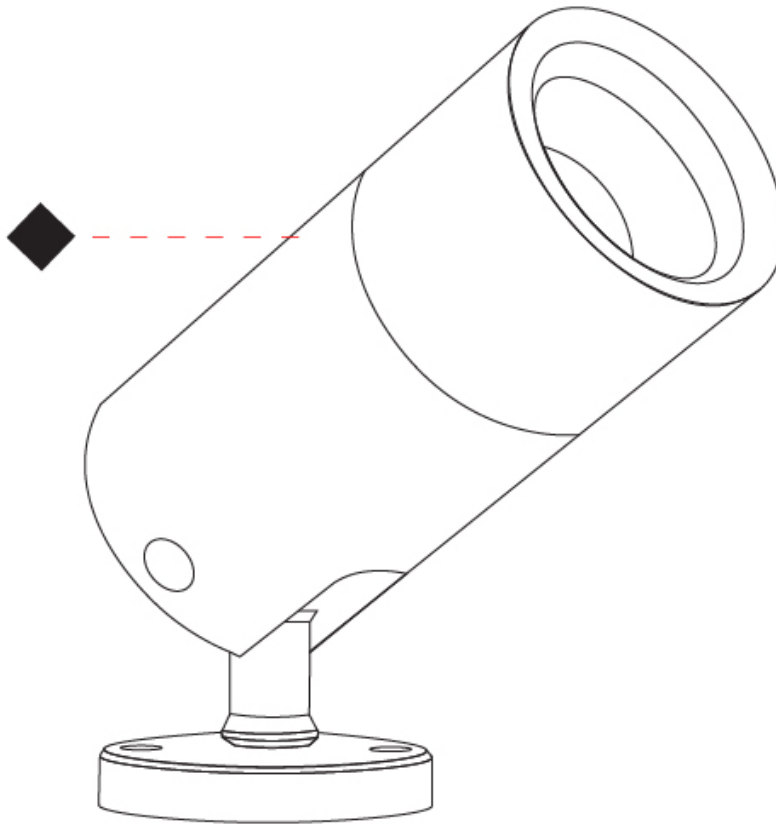

VARIO 60 SURFACE

E12F0000-

PROJECT

TYPE

SPECIFIER

QUANTITY

DATE

E