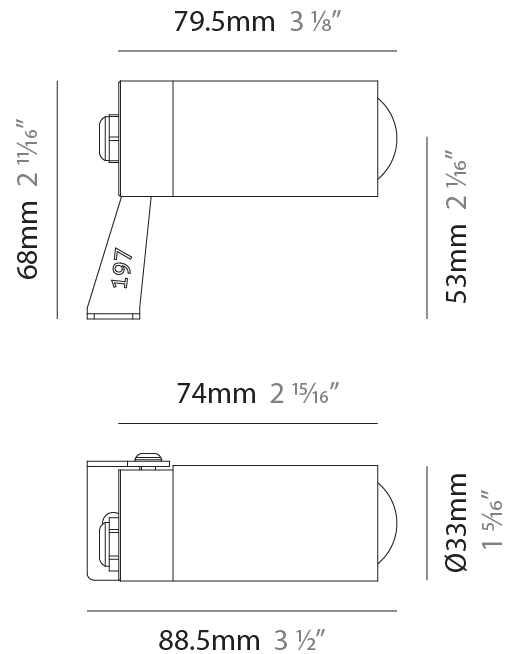

GENERAL

Series: Vario
Subseries: Vario 33 Zoom
Brand: Unonovesette
Division: Exterior
Mounting Type: Surface
Mounting Location: Above Ground
Subcategory: Flood

PHYSICAL

Shape: Cylinder
Diameter (mm): 33
Diameter (in): 1 ⁵/₁₆
Length (mm): 88.5
Length (in): 3 ¹/₂
Height (mm): 68
Height (in): 2 ¹¹/₁₆
Light Distribution: Adjustable / Direct
Weight (kg): 0.42
Weight (lbs): 0.93
Installation Requirement: Surface mounted / Spike
Diffuser: Extra clear tempered / Frosted glass 6mm
Fixture Finish: ABA / ANA / ASB
Fixture Material: Machined Anticorodal Aluminium
Cable Details: 350mm NS20N PCP 2x0.5 mm2

ELECTRICAL

Lamp Type: LED
Input Wattage (W): 2.8
Total Output Wattage (W): 2.2
Dimming: Non-Dimmable / 0-10V Dimming
Driver Included: No
Driver Location: Remote
Driver Type: Constant Voltage - 120Vac
Driver Class: Class 2
Input Voltage (V): 120
Output Voltage (V): 24

LED

Number of LEDs: 1
Color Temperature (°K): 2200 / 2700 / 3000 / 4000
Max. Delivered Lumen (lm): 140 (3000K)
CRI: >90 CRI
Lamp Life (hrs): 100000

OPTICAL

Optic°: Zoom 6 - 52
Adjustability: Rotational 355°

RATINGS AND CERTIFICATIONS

Certified By: Certified for North American Standards
IP rating: IP66
IK Rating: IK08