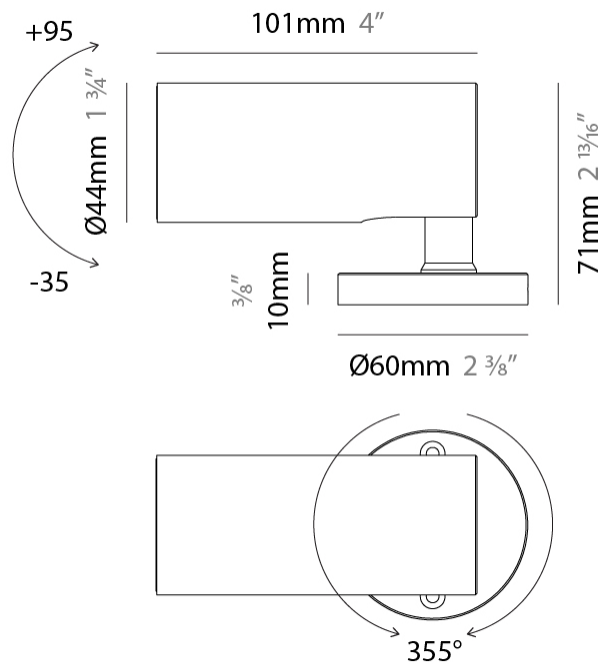

GENERAL

Series: Vario
Subseries: Vario 40
Brand: Unonovesette
Division: Exterior
Mounting Type: Surface
Mounting Location: Above Ground
Subcategory: Flood

PHYSICAL

Shape: Cylinder
Diameter (mm): 44
Diameter (in): 1 3/4
Height (mm): 101
Height (in): 4
Light Distribution: Adjustable / Direct
Weight (kg): 0.27
Weight (lbs): 0.59
Installation Requirement: Surface mounted / Spike / Tree strap
Diffuser: Extra clear tempered / Frosted glass 3mm
Fixture Finish: ABA / ANA / ASB
Fixture Material: Anodized Aluminum 6026 / Machined Aged Brass
Cable Details: 350mm NS20N PCP 2x0.5 mm2

ELECTRICAL

Lamp Type: LED
Total Output Wattage (W): 2.6
Dimming: Non-Dimmable / 0-10V Dimming
Driver Included: No
Driver Location: Remote
Driver Type: Constant Voltage - Universal
Driver Class: Class 2
Input Voltage (V): 120 - 277
Output Voltage (V): 24

LED

Number of LEDs: 1
Color Temperature (°K): 2200 / 2700 / 3000 / 4000
Nominal Lumen (lm): 110 / 160 / 210 / 270
CRI: >90 CRI
Lamp Life (hrs): 100000

OPTICAL

Optic°: 10 / 23 / 43 / 10x40 / 40x10
Beam Angle: Narrow / Medium / Wide / Elliptical
Adjustability: Rotational 355°

RATINGS AND CERTIFICATIONS

Certified By: Certified for North American Standards
IP rating: IP66
IK Rating: IK07