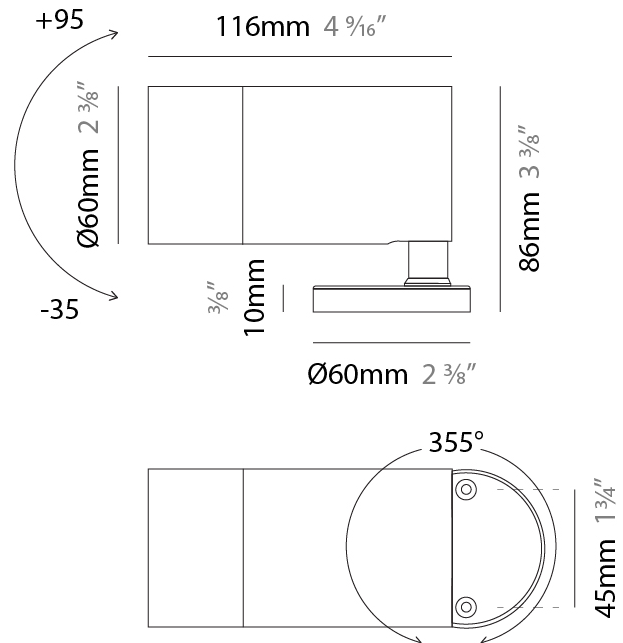

GENERAL

Series: Vario
Subseries: Vario 60
Brand: Unonovesette
Division: Exterior
Mounting Type: Surface
Mounting Location: Above Ground
Subcategory: Flood

PHYSICAL

Shape: Cylinder
Diameter (mm): 60
Diameter (in): 2 3/8
Height (mm): 116
Height (in): 4 9/16
Light Distribution: Adjustable / Direct
Weight (kg): 0.5
Weight (lbs): 1.102
Installation Requirement: Surface mounted / Spike / Tree strap
Diffuser: Extra clear tempered / Frosted glass 6mm
Fixture Finish: ANA / ANB / ASB / PSB
Fixture Material: Machined Anticorodal Aluminium
Cable Details: 350mm NS20N PCP 2x0.5 mm2

ELECTRICAL

Lamp Type: LED
Total Output Wattage (W): 11
Dimming: Non-Dimming / Phase Dimming (120Vac only) / 0-10V Dimming
Driver Included: No
Driver Location: Remote
Driver Type: Constant Voltage - Universal
Driver Class: Class 2
Input Voltage (V): 120 - 277
Output Voltage (V): 24

LED

Number of LEDs: 1
Color Temperature (°K): 2700 / 3000 / 4000
Max. Delivered Lumen (lm): 840 (3000K)
CRI: >90 CRI
Lamp Life (hrs): 100000

OPTICAL

Optic°: 10 / 30 / 50 / 10x45 / 45x10
Beam Angle: Narrow / Medium / Wide / Elliptical

RATINGS AND CERTIFICATIONS

Certified By: Certified for North American Standards
IP Rating: IP66
IK Rating: IK08