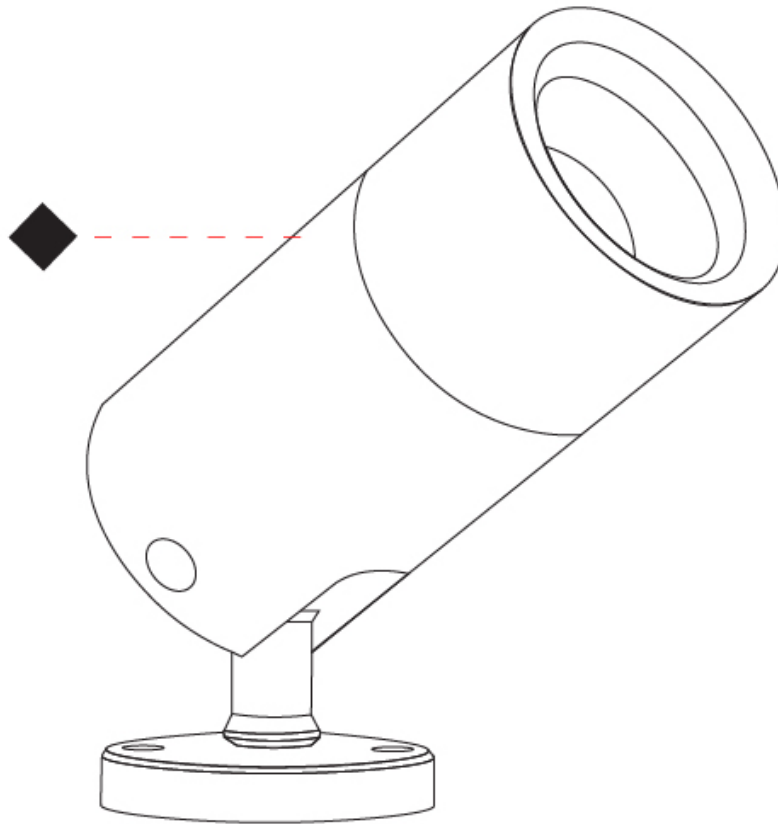

VARIO 60 SURFACE

E12F0007-

PROJECT	_____
TYPE	_____
SPECIFIER	_____
QUANTITY	_____
DATE	_____

E