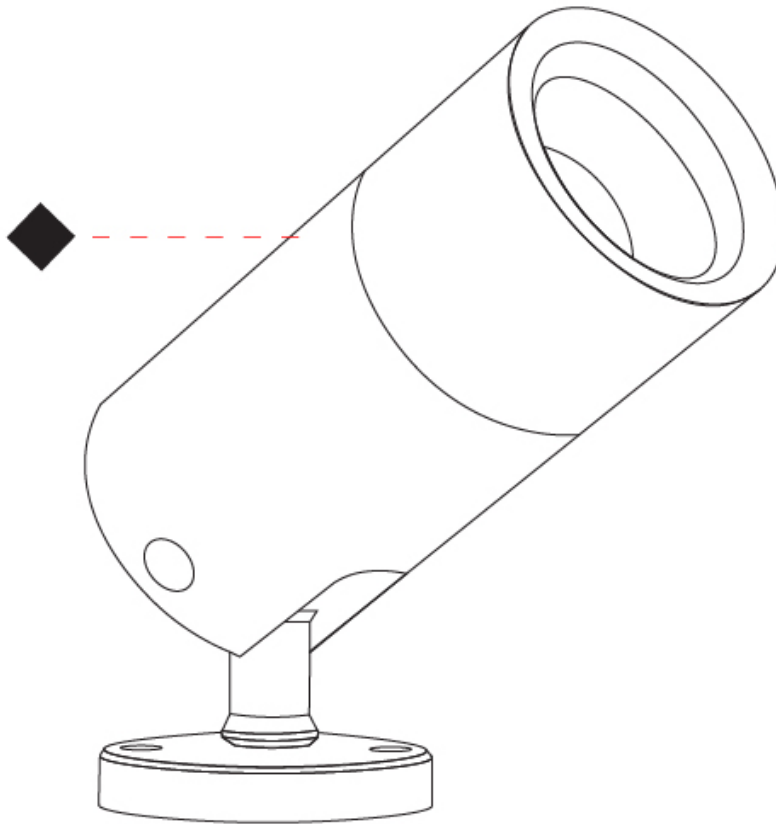

VARIO 60 SURFACE

E12F0005-

PROJECT _____

TYPE _____

SPECIFIER _____

QUANTITY _____

DATE _____

E