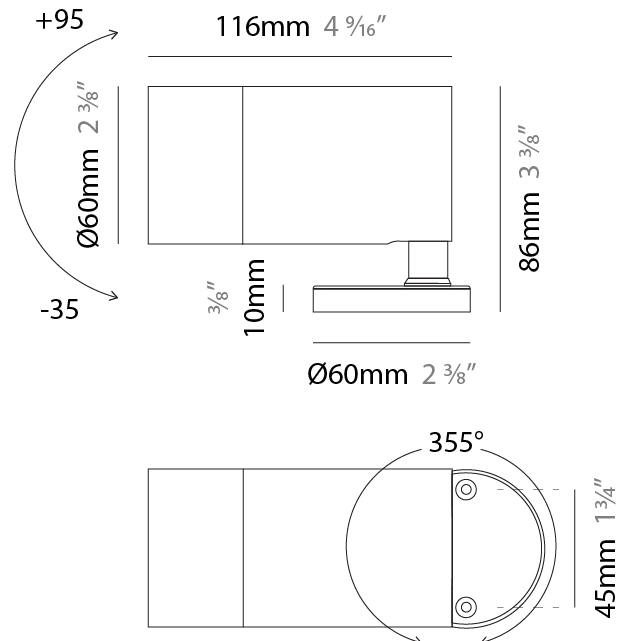

GENERAL

Series: Vario
Subseries: Vario 60
Brand: Unonovesette
Division: Exterior
Mounting Type: Surface
Mounting Location: Above Ground
Subcategory: Flood

PHYSICAL

Shape: Cylinder
Diameter (mm): 60
Diameter (in): 2 3/8
Height (mm): 116
Height (in): 4 9/16
Light Distribution: Adjustable / Direct
Weight (kg): 0.5
Weight (lbs): 1.102
Installation Requirement: Surface mounted / Spike / Tree strap
Diffuser: Extra clear tempered / Frosted glass 6mm
Fixture Finish: ANA / ANB / ASB / PSB
Fixture Material: Machined Anticorodal Aluminium
Cable Details: 350mm NS20N PCP 2x0.5 mm2

ELECTRICAL

Lamp Type: LED
Input Wattage (W): 5.5
Total Output Wattage (W): 5
Dimming: Non-Dimming / Phase Dimming (120Vac only) / 0-10V Dimming
Driver Included: No
Driver Location: Remote
Driver Type: Constant Voltage - Universal
Driver Class: Class 2
Input Voltage (V): 120 - 277
Output Voltage (V): 24

LED

Number of LEDs: 1
Color Temperature (°K): 2700 / 3000 / 4000
Max. Delivered Lumen (lm): 415 (3000K)
CRI: >90 CRI
Lamp Life (hrs): 100000

OPTICAL

Optic°: 10 / 30 / 50 / 10x45 / 45x10
Beam Angle: Narrow / Medium / Wide / Elliptical

RATINGS AND CERTIFICATIONS

Certified By: Certified for North American Standards
IP rating: IP66
IK Rating: IK08