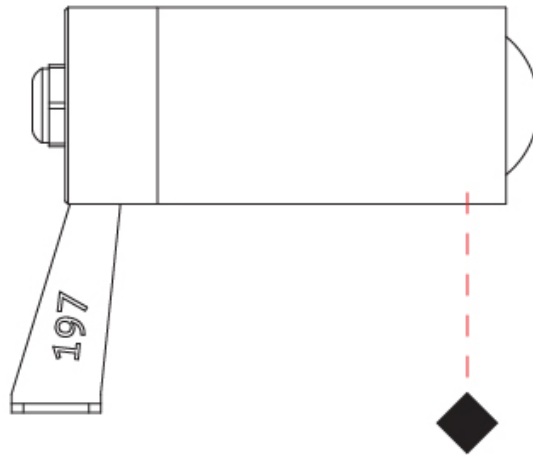

VARIO 33 ZOOM SURFACE

E12F0010-

PROJECT

TYPE

SPECIFIER

QUANTITY

DATE

E