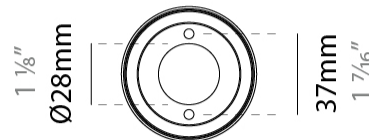

Ø62mm 2 7/16"