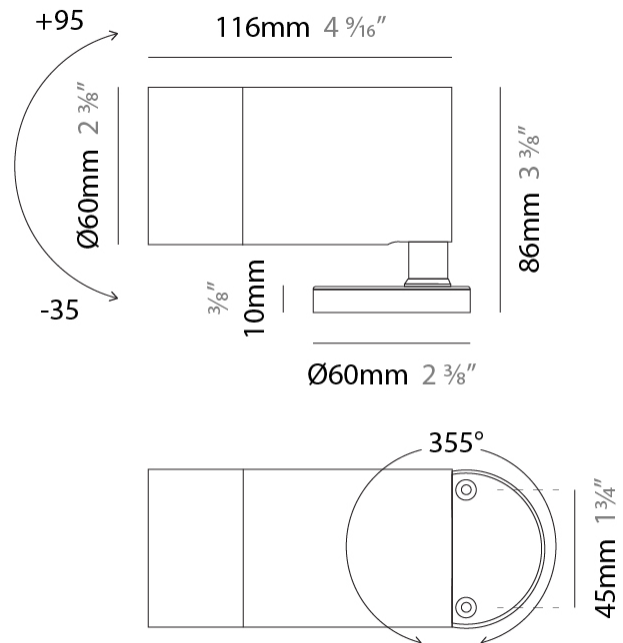

VARIO 60 SURFACE

E12F0007-

base number Finish
Options

1. To build a product code in our configurator select the specify button on the base model # product page
2. To build a manual product code on this datasheet choose from the options listed below in blue font and add the suffix to the base model #

GENERAL

Series: Vario
Subseries: Vario 60
Brand: Unonovesette
Division: Exterior
Mounting Type: Surface
Mounting Location: Above Ground
Subcategory: Flood

PHYSICAL

Shape: Cylinder
Diameter (mm): 60
Diameter (in): 2 3/8
Height (mm): 116
Height (in): 4 9/16
Light Distribution: Adjustable / Direct
Weight (kg): 0.5
Weight (lbs): 1.102
Installation Requirement: Surface mounted / Spike / Tree strap
Diffuser: Extra clear tempered / Frosted glass 6mm
Fixture Finish: ANA / ANB / ASB / PSB
Fixture Material: Machined Anticorodal Aluminium
Cable Details: 350mm NS20N PCP 2x0.5 mm2

ELECTRICAL

Lamp Type: LED
Input Wattage (W): 9
Dimming: DMX
Control Gear: DMX
Driver Included: No
Driver Location: Remote
Driver Type: Constant Current - Universal
Driver Class: Class 2
Input Voltage (V): 120 - 277
Constant Current (MA): 700

LED

Number of LEDs: 1
Color Temperature (°K): RGBW
CRI: >90 CRI
Lamp Life (hrs): 100000
Special LEDs offerings: RGBW

OPTICAL

Optic°: 35
Adjustability: Rotational 355°

RATINGS AND CERTIFICATIONS

Certified By: Certified for North American Standards
IP rating: IP66
IK Rating: IK08