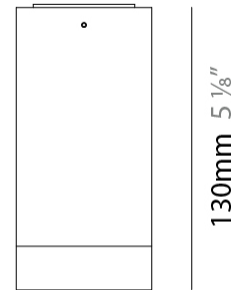

PROJECT	
TYPE	
SPECIFIER	
QUANTITY	
DATE	

VARIO 60 HV SURFACE

E12C0000-

base number	Color Temperature	Finish Options	Lens Options

1. To build a product code in our configurator select the specify button on the base model # product page
2. To build a manual product code on this datasheet choose from the options listed below in blue font and add the suffix to the base model #

GENERAL

Series: Vario
Subseries: Vario 60 HV
Brand: Unonovesette
Division: Exterior
Mounting Type: Surface
Mounting Location: Ceiling
Subcategory: Downlight

PHYSICAL

Shape: Cylinder
Diameter (mm): 62
Diameter (in): 2 7/16
Height (mm): 130
Height (in): 5 1/8
Light Distribution: Direct
Diffuser: Extra clear tempered / Frosted glass 6mm
Fixture Finish: ANA / ANB / COR / FBZ / GRN / WHI
Fixture Material: Machined Anticorodal Aluminium

ELECTRICAL

Lamp Type: LED
Input Wattage (W): 9
Dimming: Non-Dimming / Phase Dimming (120vac Only)
Driver Included: Yes
Driver Location: Integrated
Driver Type: Constant Current 120Vac
Driver Class: Class 2
Input Voltage (V): 120
Upon Request: Remote: 0-10Vdc Dimming

LED

Number of LEDs: 1
Color Temperature (°K): 2700 / 3000 / 4000
Max. Delivered Lumen (lm): 720 (3000)
CRI: >90 CRI
Lamp Life (hrs): 100000

OPTICAL

Optic°: 10 / 30 / 50 / 1045
Adjustability: Rotational 355°

RATINGS AND CERTIFICATIONS

Certified By: Certified for North American Standards
IP rating: IP66
IK Rating: IK08