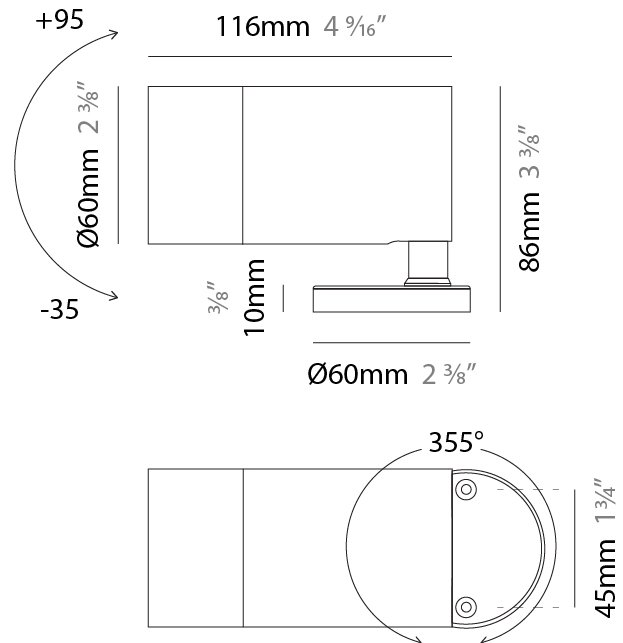

1. To build a product code in our configurator select the specify button on the base model # product page
2. To build a manual product code on this datasheet choose from the options listed below in blue font and add the suffix to the base model #

GENERAL

Series: Vario
Subseries: Vario 60
Brand: Unonovesette
Division: Exterior
Mounting Type: Surface
Mounting Location: Above Ground
Subcategory: Flood

PHYSICAL

Shape: Cylinder
Diameter (mm): 60
Diameter (in): 2 3/8
Height (mm): 116
Height (in): 4 9/16
Light Distribution: Adjustable / Direct
Weight (kg): 0.5
Weight (lbs): 1.102
Installation Requirement: Surface mounted / Spike / Tree strap
Diffuser: Extra clear tempered / Frosted glass 6mm
Fixture Finish: ANA / ANB / ASB / PSB
Fixture Material: Machined Anticorodal Aluminium
Cable Details: 350mm NS20N PCP 2x0.5 mm2

ELECTRICAL

Lamp Type: LED
Total Output Wattage (W): 12
Dimming: Phase Dimming (120Vac Only)
Driver Included: No
Driver Location: Remote
Driver Type: Constant Current - Universal
Driver Class: Class 2
Input Voltage (V): 120 - 277
Constant Current (MA): 350

LED

Number of LEDs: 1
Color Temperature (°K): 1800-3000 - Dim to Warm
Max. Delivered Lumen (lm): 824 to 22
CRI: >90 CRI
Lamp Life (hrs): 100000
Special LEDs offerings: Dim to Warm

OPTICAL

Optic°: 20 / 40
Adjustability: Rotational 355°

RATINGS AND CERTIFICATIONS

Certified By: Certified for North American Standards
IP rating: IP66
IK Rating: IK08